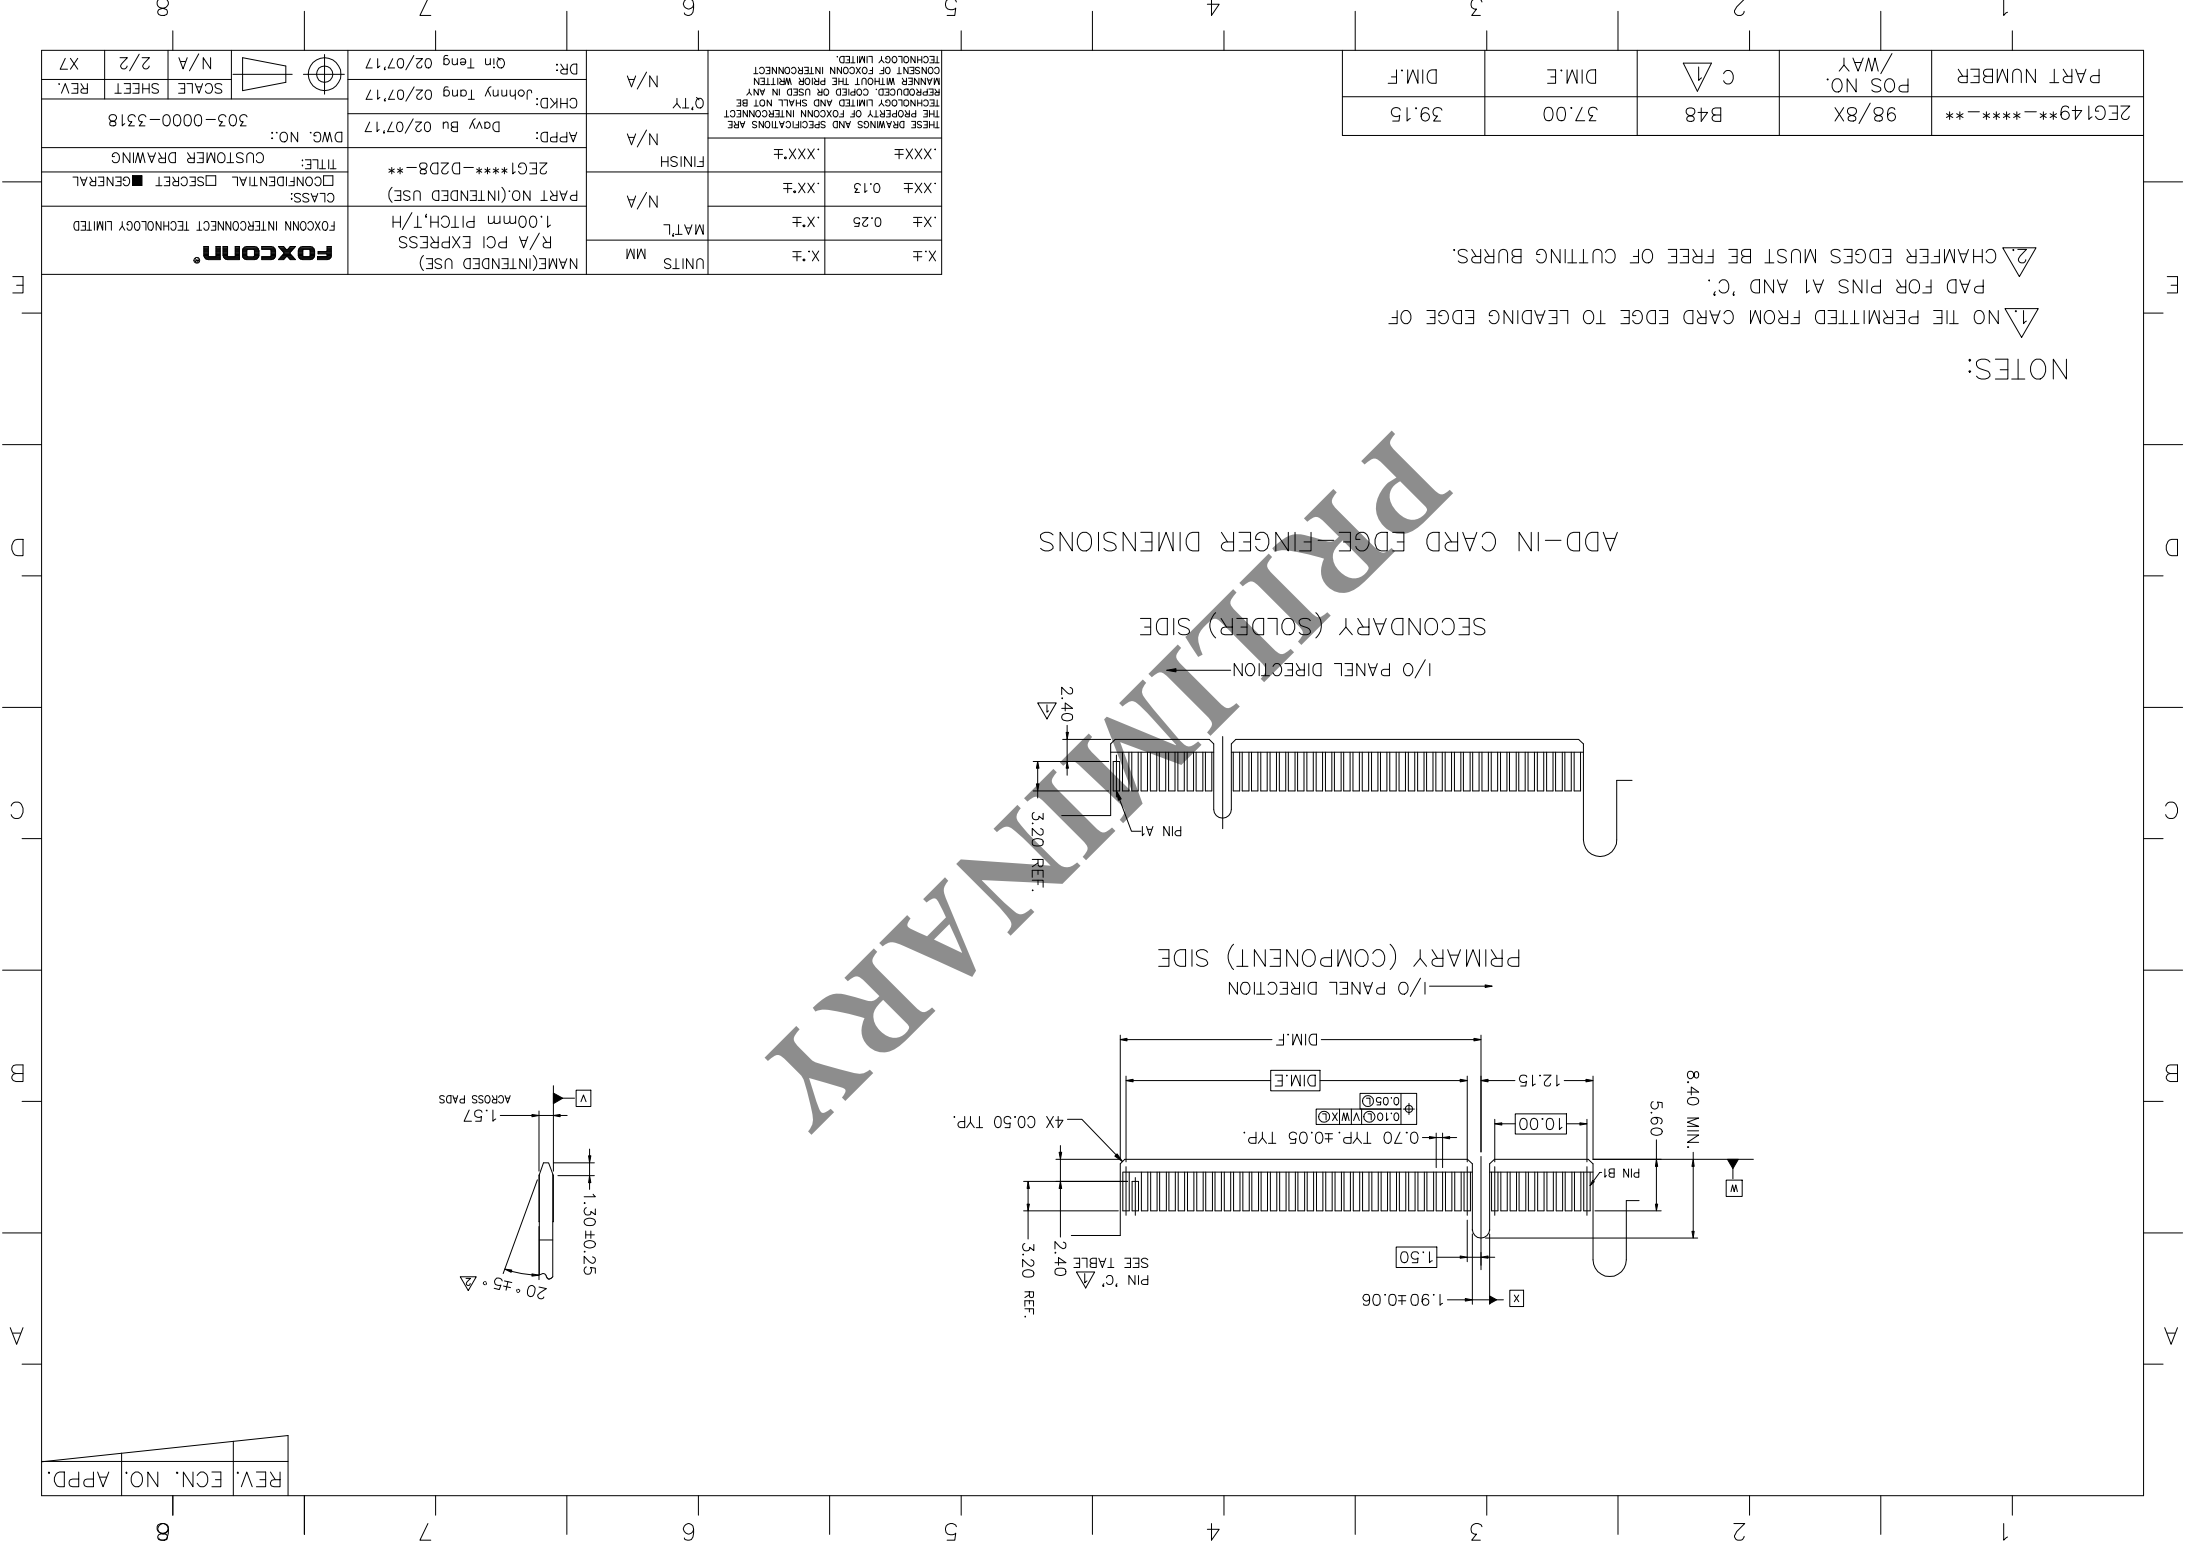

2EG149**~***~**	PART NUMBER	1
98/8X	POS NO./WAY	2
B48	C	3
37.00	DIM.E	4
39.15	DIM.F	5

X.F	X.F	UNITS	MM	N/A	NAME(N/TENDED USE) R/A PCI EXPRESS 1.00mm PITCH,I/H	FOXCNN INTERCONNECT TECHNOLOGY LIMITED
.XXF	.XXF			N/A	PART NO.(N/TENDED USE)	CLASS: <input type="checkbox"/> CONFIDENTIAL <input type="checkbox"/> SECRET <input checked="" type="checkbox"/> GENERAL
.XXXF	.XXXF			FINISH	2EG1****-D2D8-**	TITLE: <input type="checkbox"/> CUSTOMER DRAWING
				N/A	APPD: Dovy Bu 02/07'17	DWG. NO.: 303-0000-3318
				N/A	CHKD: Johnny Tang 02/07'17	
				N/A	DR: Qin Teng 02/07'17	
						SCALE: N/A
						SHEET: 2/2
						REV. X7

CHAMFER EDGES MUST BE FREE OF CUTTING BURRS.  
 PAD FOR PINS A1 AND 'C'  
 NO THE PERMITTED FROM CARD EDGE TO LEADING EDGE OF

NOTES:

ADD-IN CARD EDGE FINGER DIMENSIONS

SECONDARY (SOLDER) SIDE

I/O PANEL DIRECTION

PRIMARY (COMPONENT) SIDE

I/O PANEL DIRECTION

PRELIMINARY

REV.	ECON. NO.	APPD.