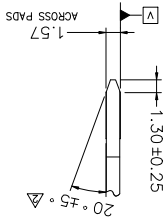

2EG149**~***~**	PART NUMBER	1
98/8X	POS NO./WAY	2
B48	C	3
37.00	DIM.E	4
39.15	DIM.F	5

X.F	X.F	UNITS	MM	N/A	NAME(N/TENDED USE) R/A PCI EXPRESS 1.00mm PITCH,I/H	FOXCNN INTERCONNECT TECHNOLOGY LIMITED
.XXF	.XXF			N/A	PART NO.(N/TENDED USE)	CLASS: <input type="checkbox"/> CONFIDENTIAL <input type="checkbox"/> SECRET <input checked="" type="checkbox"/> GENERAL
.XXXF	.XXXF			FINISH	2EG1****-D2D8-**	TITLE: <input type="checkbox"/> CUSTOMER DRAWING
				N/A	APPD: Dovy Bu 02/07'17	DWG. NO.: 303-0000-3318
				N/A	CHKD: Johnny Tang 02/07'17	
				N/A	DR: Qin Teng 02/07'17	
						SCALE: N/A
						SHEET: 2/2
						REV. X7

CHAMFER EDGES MUST BE FREE OF CUTTING BURRS.  
 PAD FOR PINS A1 AND 'C'  
 NO THE PERMITTED FROM CARD EDGE TO LEADING EDGE OF

NOTES:

ADD-IN CARD EDGE FINGER DIMENSIONS

SECONDARY (SOLDER) SIDE

I/O PANEL DIRECTION

PRIMARY (COMPONENT) SIDE

I/O PANEL DIRECTION

PRELIMINARY

REV.	ECON. NO.	APPD.