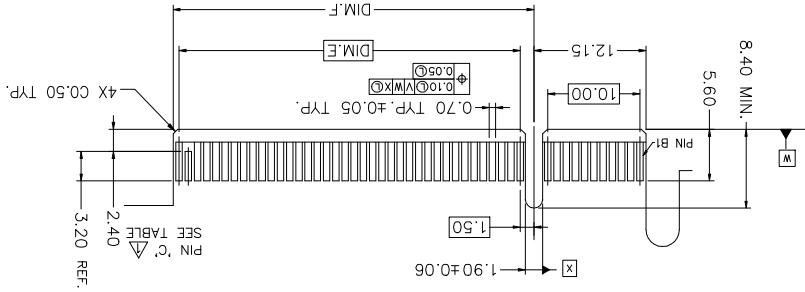

2EG149**~***~**	PART NUMBER	1
98/8X	POS NO./WAY	2
B48	C	3
37.00	DIM.E	4
39.15	DIM.F	5

X.F	X.F	UNITS	MM	N/A	NAME(N/TENDED USE) R/A PCI EXPRESS 1.00mm PITCH,I/H	FOXCNN INTERCONNECT TECHNOLOGY LIMITED
.XXF	.XXF			N/A	PART NO.(N/TENDED USE)	CLASS: <input type="checkbox"/> CONFIDENTIAL <input type="checkbox"/> SECRET <input checked="" type="checkbox"/> GENERAL
.XXXF	.XXXF			FINISH	2EG1****-D2D8-**	TITLE: <input type="checkbox"/> CUSTOMER DRAWING
				N/A	APPD: Dovy Bu 02/07'17	DWG. NO.: 303-0000-3318
				N/A	CHKD: Johnny Tang 02/07'17	
				N/A	DR: Qin Teng 02/07'17	
						SCALE: N/A
						SHEET: 2/2
						REV. X7

CHAMFER EDGES MUST BE FREE OF CUTTING BURRS.  
 PAD FOR PINS A1 AND 'C'  
 NO THE PERMITTED FROM CARD EDGE TO LEADING EDGE OF

NOTES:

ADD-IN CARD EDGE FINGER DIMENSIONS

SECONDARY (SOLDER) SIDE

I/O PANEL DIRECTION

PRIMARY (COMPONENT) SIDE

I/O PANEL DIRECTION

PRELIMINARY

REV.	ECON. NO.	APPD.