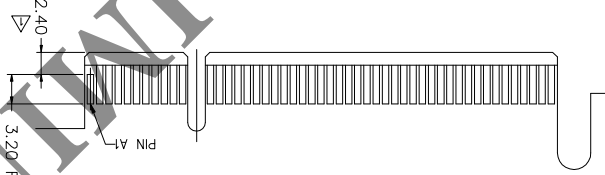

2EG149**~***~**	PART NUMBER	1
98/8X	POS NO./WAY	2
B48	C	3
37.00	DIM.E	4
39.15	DIM.F	5

X.F	X.F	UNITS	MM	N/A	NAME(N/TENDED USE) R/A PCI EXPRESS 1.00mm PITCH,I/H	FOXCNN INTERCONNECT TECHNOLOGY LIMITED
.XXF	.XXF			N/A	PART NO.(N/TENDED USE)	CLASS: <input type="checkbox"/> CONFIDENTIAL <input type="checkbox"/> SECRET <input checked="" type="checkbox"/> GENERAL
.XXXF	.XXXF			FINISH	2EG1****-D2D8-**	TITLE: <input type="checkbox"/> CUSTOMER DRAWING
				N/A	APPD: Dovy Bu 02/07'17	DWG. NO.: 303-0000-3318
				N/A	CHKD: Johnny Tang 02/07'17	
				N/A	DR: Qin Teng 02/07'17	
						SCALE: N/A
						SHEET: 2/2
						REV. X7

CHAMFER EDGES MUST BE FREE OF CUTTING BURRS.  
 PAD FOR PINS A1 AND 'C'  
 NO THE PERMITTED FROM CARD EDGE TO LEADING EDGE OF

NOTES:

ADD-IN CARD EDGE FINGER DIMENSIONS

SECONDARY (SOLDER) SIDE

I/O PANEL DIRECTION

PRIMARY (COMPONENT) SIDE

I/O PANEL DIRECTION

PRELIMINARY

REV.	ECON. NO.	APPD.