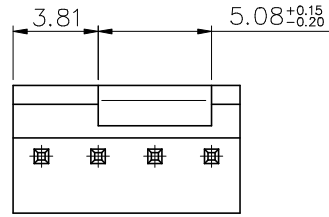

REV.	ECN. No.	APPD.
A	HC052017	Ady Zhou 3/14'05
B	BC077005164	Yusan

NOTES: (UNLESS OTHERWISE SPECIFIED)

1. DIMENSIONS SHALL BE INTERPRETED PER ASME Y14.5M-1994.
2. SPECIFICATIONS OF PRODUCT ARE SHOWN ON DRAWING "307-0300-1116".
3. MATERIALS OF ① AND ② ARE SHOWN ON DRAWING "307-0500-1116".
4. HARMFUL MATERIAL CONTRAL PLEASE FOLOW FOXCONN'S DOC. "EPI12".
5. PLEASE CONTACT FOXCONN SALES REPRESENTATIVE TO VERIFY PRODUCT DETAILS & AVAILABILITY.
6. PRODUCT No. MATRIX: SEE DRAWING "307-0500-1116".

RECOMMENDED P.C.B. HOLES LAYOUT
TOLERANCE ±0.05

X.±	X°±	UNITS	mm	NAME(INTENDED USE)	FOXCONN HON HAI PRECISION IND. CO.,LTD. TAIPEI, TAIWAN, R.O.C.
.X± 0.25	.X°±	MAT'L		FRICTION HEADER	
.XX± 0.13	.XX°±			PART No.(INTENDED USE)	TITLE:
.XXX±	.XXX°±	FINISH		HF10 SERIES	CUSTOMER DRAWING
THESE DRAWINGS AND SPECIFICATIONS ARE THE PROPERTY OF HON HAI PRECISION IND. CO., LTD. AND SHALL NOT BE REPRODUCED, COPIED OR USED IN ANY MANNER WITHOUT THE PRIOR WRITTEN CONSENT OF HON HAI PRECISION IND. CO., LTD.				APPD: Yusan	DWG No.:
				Q'TY	307-0000-1116
				CHKD: Steven Huang	SCALE SHEET REV.
				DR: Justin Dong 3/19'07	