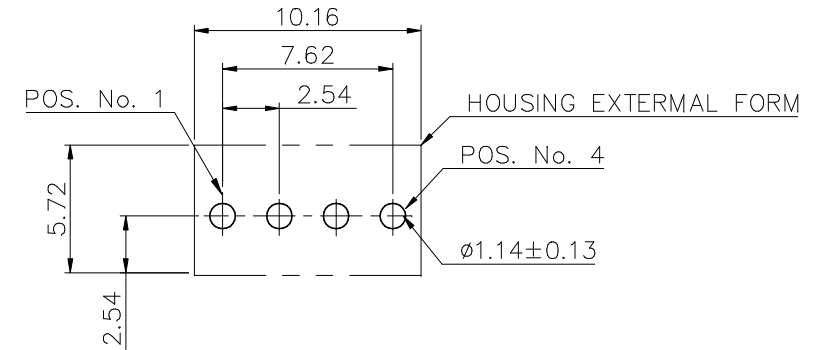

REV.	ECN. No.	APPD.
A	HC052017	Ady Zhou 3/14'05
B	BC077005164	Yusan

NOTES: (UNLESS OTHERWISE SPECIFIED)

1. DIMENSIONS SHALL BE INTERPRETED PER ASME Y14.5M-1994.
2. SPECIFICATIONS OF PRODUCT ARE SHOWN ON DRAWING "307-0300-1116".
3. MATERIALS OF ① AND ② ARE SHOWN ON DRAWING "307-0500-1116".
4. HARMFUL MATERIAL CONTRAL PLEASE FOLOW FOXCONN'S DOC. "EPI12".
5. PLEASE CONTACT FOXCONN SALES REPRESENTATIVE TO VERIFY PRODUCT DETAILS & AVAILABILITY.
6. PRODUCT No. MATRIX: SEE DRAWING "307-0500-1116".