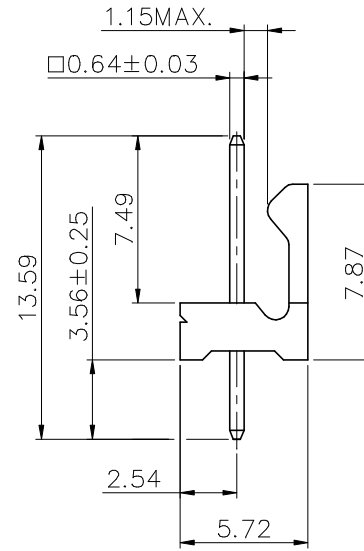

REV.	ECN. No.	APPD.
A	HC052017	Ady Zhou 3/14'05
B	BC077005164	Yusan

NOTES: (UNLESS OTHERWISE SPECIFIED)

1. DIMENSIONS SHALL BE INTERPRETED PER ASME Y14.5M-1994.
2. SPECIFICATIONS OF PRODUCT ARE SHOWN ON DRAWING "307-0300-1116".
3. MATERIALS OF ① AND ② ARE SHOWN ON DRAWING "307-0500-1116".
4. HARMFUL MATERIAL CONTRAL PLEASE FOLOW FOXCONN'S DOC. "EPI12".
5. PLEASE CONTACT FOXCONN SALES REPRESENTATIVE TO VERIFY PRODUCT DETAILS & AVAILABILITY.
6. PRODUCT No. MATRIX: SEE DRAWING "307-0500-1116".

RECOMMENDED P.C.B. HOLES LAYOUT
TOLERANCE ±0.05

X.±	X°±	UNITS	mm	NAME(INTENDED USE)	FOXCONN HON HAI PRECISION IND. CO.,LTD. TAIPEI, TAIWAN, R.O.C.
.X± 0.25	.X°±	MAT'L		FRICTION HEADER	
.XX± 0.13	.XX°±			PART No.(INTENDED USE)	TITLE:
.XXX±	.XXX°±	FINISH		HF10 SERIES	CUSTOMER DRAWING
THESE DRAWINGS AND SPECIFICATIONS ARE THE PROPERTY OF HON HAI PRECISION IND. CO., LTD. AND SHALL NOT BE REPRODUCED, COPIED OR USED IN ANY MANNER WITHOUT THE PRIOR WRITTEN CONSENT OF HON HAI PRECISION IND. CO., LTD.				APPD: Yusan	DWG No.:
				Q'TY	307-0000-1116
				CHKD: Steven Huang	SCALE SHEET REV.
				DR: Justin Dong 3/19'07	