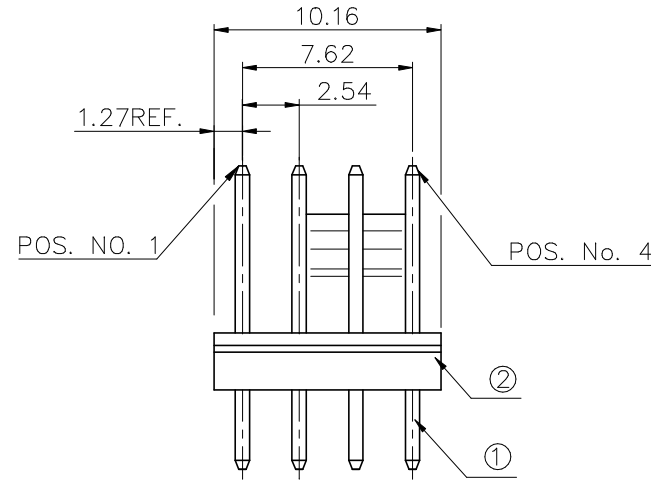

REV.	ECN. No.	APPD.
A	HC052017	Ady Zhou 3/14'05
B	BC077005164	Yusan

NOTES: (UNLESS OTHERWISE SPECIFIED)

1. DIMENSIONS SHALL BE INTERPRETED PER ASME Y14.5M-1994.
2. SPECIFICATIONS OF PRODUCT ARE SHOWN ON DRAWING "307-0300-1116".
3. MATERIALS OF ① AND ② ARE SHOWN ON DRAWING "307-0500-1116".
4. HARMFUL MATERIAL CONTRAL PLEASE FOLOW FOXCONN'S DOC. "EPI12".
5. PLEASE CONTACT FOXCONN SALES REPRESENTATIVE TO VERIFY PRODUCT DETAILS & AVAILABILITY.
6. PRODUCT No. MATRIX: SEE DRAWING "307-0500-1116".

RECOMMENDED P.C.B. HOLES LAYOUT
TOLERANCE ±0.05

X.±	X°±	UNITS	mm	NAME(INTENDED USE)	FOXCONN HON HAI PRECISION IND. CO.,LTD. TAIPEI, TAIWAN, R.O.C.
.X± 0.25	.X°±	MAT'L		FRICTION HEADER	
.XX± 0.13	.XX°±			PART No.(INTENDED USE)	TITLE:
.XXX±	.XXX°±	FINISH		HF10 SERIES	CUSTOMER DRAWING
THESE DRAWINGS AND SPECIFICATIONS ARE THE PROPERTY OF HON HAI PRECISION IND. CO., LTD. AND SHALL NOT BE REPRODUCED, COPIED OR USED IN ANY MANNER WITHOUT THE PRIOR WRITTEN CONSENT OF HON HAI PRECISION IND. CO., LTD.				APPD: Yusan	DWG No.:
				Q'TY	307-0000-1116
				CHKD: Steven Huang	SCALE SHEET REV.
				DR: Justin Dong 3/19'07	