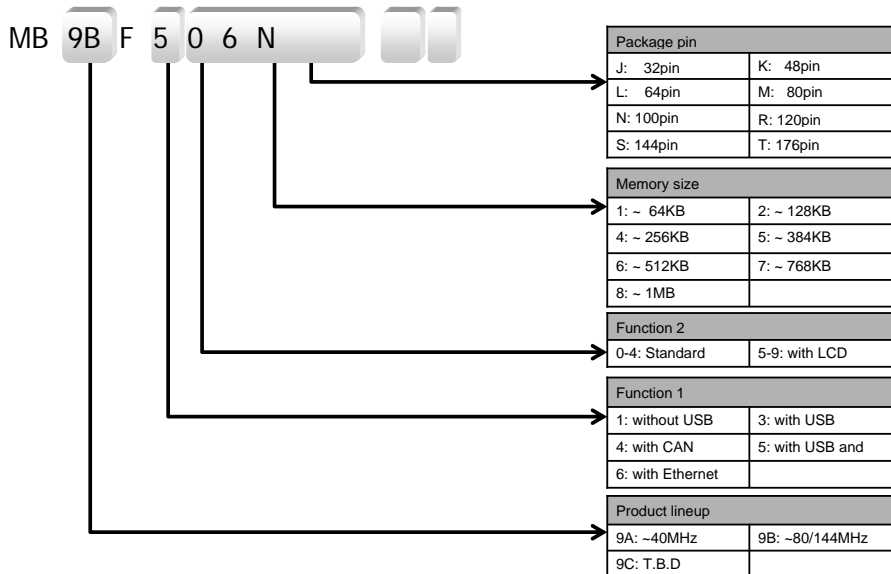

Fujitsu ARM CM3 MCU - FM3 Family: MB9BF100/300/400/500 Series - Part Numbers

PKG	Function	Flash/RAM density			
		128KB/16KB	256KB/32KB	348KB/48KB	512KB/64KB
LQFP120 (FPT-120P-M21) (MLF-120LQV6)	w/ CAN USB		MB9BF504RPMC-GE1	MB9BF505RPMC-GE1	MB9BF506RPMC-GE1
	w/ CAN		MB9BF404RPMC-GE1	MB9BF405RPMC-GE1	MB9BF406RPMC-GE1
	w/ USB		MB9BF304RPMC-GE1	MB9BF305RPMC-GE1	MB9BF306RPMC-GE1
	w/o CAN USB		MB9BF104RPMC-GE1	MB9BF105RPMC-GE1	MB9BF106RPMC-GE1
	w/o CAN USB ~ 40MHz	MB9AF102RPMC-GE1	MB9AF104RPMC-GE1		
LQFP100 (FPT-100P-M20) (MLF-100LQV18-NW)	w/ CAN USB		MB9BF504NPMC-GE1	MB9BF505NPMC-GE1	MB9BF506NPMC-GE1
	w/ CAN		MB9BF404NPMC-GE1	MB9BF405NPMC-GE1	MB9BF406NPMC-GE1
	w/ USB		MB9BF304NPMC-GE1	MB9BF305NPMC-GE1	MB9BF306NPMC-GE1
	w/o CAN USB		MB9BF104NPMC-GE1	MB9BF105NPMC-GE1	MB9BF106NPMC-GE1
	w/o CAN USB ~ 40MHz	MB9AF102NPMC-GE1	MB9AF104NPMC-GE1		
QFP100 (FPT-100P-M06) (MLF-100PT10-NW)	w/ CAN USB		MB9BF504NPF-GE1	MB9BF505NPF-GE1	MB9BF506NPF-GE1
	w/ CAN		MB9BF404NPF-GE1	MB9BF405NPF-GE1	MB9BF406NPF-GE1
	w/ USB		MB9BF304NPF-GE1	MB9BF305NPF-GE1	MB9BF306NPF-GE1
	w/o CAN USB		MB9BF104NPF-GE1	MB9BF105NPF-GE1	MB9BF106NPF-GE1
	w/o CAN USB ~ 40MHz	MB9AF102NPF-GE1	MB9AF104NPF-GE1		
BGA112 (BGA-112P-M04)	w/ CAN USB		MB9BF504NBGL-GE1	MB9BF505NBGL-GE1	MB9BF506NBGL-GE1
	w/ CAN		MB9BF404NBGL-GE1	MB9BF405NBGL-GE1	MB9BF406NBGL-GE1
	w/ USB		MB9BF304NBGL-GE1	MB9BF305NBGL-GE1	MB9BF306NBGL-GE1
	w/o CAN USB		MB9BF104NBGL-GE1	MB9BF105NBGL-GE1	MB9BF106NBGL-GE1
	w/o CAN USB ~ 40MHz	MB9AF102NBGL-GE1	MB9AF104NBGL-GE1		