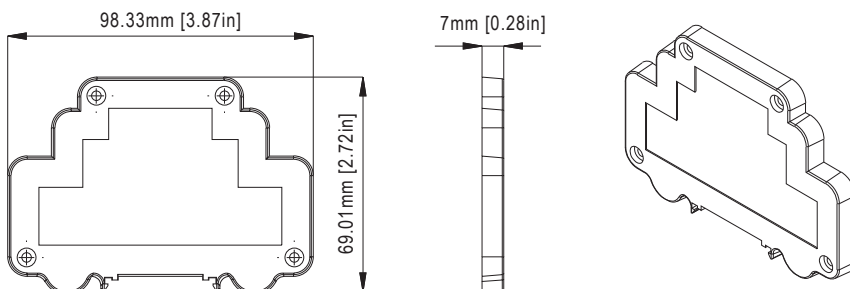

Transparent and Infra Red Panels

MATERIAL: PC, UL94-V0

ITEM No.	PRODUCT DESCRIPTION	EXTERNAL DIMENSION(mm)
ALUD1MG-PANEL-C	Clear panel for D1MG use	69.0 X 98.3 X 7
ALUD1MG-PANEL-IR	Infra red panel for D1MG use	69.0 X 98.3 X 7
ALUD2MG-PANEL-C	Clear panel for D2MG use	69.0 X 98.3 X 7
ALUD2MG-PANEL-IR	Infra red panel for D2MG use	69.0 X 98.3 X 7
ALUD3MG-PANEL-C	Clear panel for D3MG use	69.0 X 98.3 X 7
ALUD3MG-PANEL-IR	Infra red panel for D3MG use	69.0 X 98.3 X 7
ALUD4MG-PANEL-C	Clear panel for D4MG use	69.0 X 98.3 X 7
ALUD4MG-PANEL-IR	Infra red panel for D4MG use	69.0 X 98.3 X 7
ALUD6MG-PANEL-C	Clear panel for D6MG use	69.0 X 98.3 X 7
ALUD6MG-PANEL-IR	Infra red panel for D6MG use	69.0 X 98.3 X 7
ALUD9MG-PANEL-C	Clear panel for D9MG use	69.0 X 98.3 X 7
ALUD9MG-PANEL-IR	Infra red panel for D9MG use	69.0 X 98.3 X 7

Example