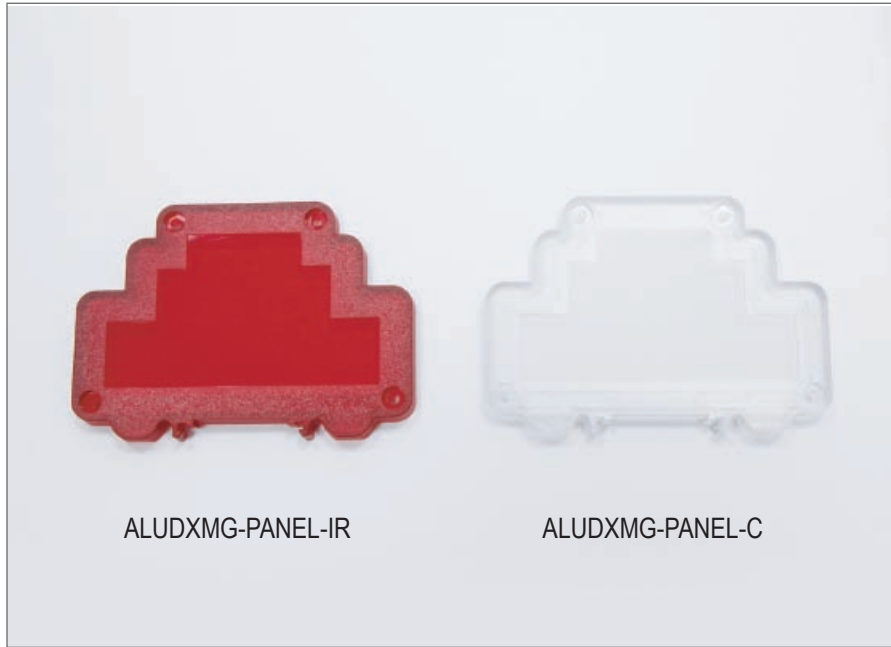

# Transparent and Infra Red Panels

ALUDXMG-PANEL-IR

ALUDXMG-PANEL-C

**MATERIAL: PC, UL94-V0**

ITEM No.	PRODUCT DESCRIPTION	EXTERNAL DIMENSION(mm)
ALUD1MG-PANEL-C	Clear panel for D1MG use	69.0 X 98.3 X 7
ALUD1MG-PANEL-IR	Infra red panel for D1MG use	69.0 X 98.3 X 7
ALUD2MG-PANEL-C	Clear panel for D2MG use	69.0 X 98.3 X 7
ALUD2MG-PANEL-IR	Infra red panel for D2MG use	69.0 X 98.3 X 7
ALUD3MG-PANEL-C	Clear panel for D3MG use	69.0 X 98.3 X 7
ALUD3MG-PANEL-IR	Infra red panel for D3MG use	69.0 X 98.3 X 7
ALUD4MG-PANEL-C	Clear panel for D4MG use	69.0 X 98.3 X 7
ALUD4MG-PANEL-IR	Infra red panel for D4MG use	69.0 X 98.3 X 7
ALUD6MG-PANEL-C	Clear panel for D6MG use	69.0 X 98.3 X 7
ALUD6MG-PANEL-IR	Infra red panel for D6MG use	69.0 X 98.3 X 7
ALUD9MG-PANEL-C	Clear panel for D9MG use	69.0 X 98.3 X 7
ALUD9MG-PANEL-IR	Infra red panel for D9MG use	69.0 X 98.3 X 7

Example

ALUD2MG  
(with ALUD2MG-PANEL-C)

ALUD2MG  
(with ALUD2MG-PANEL-IR)