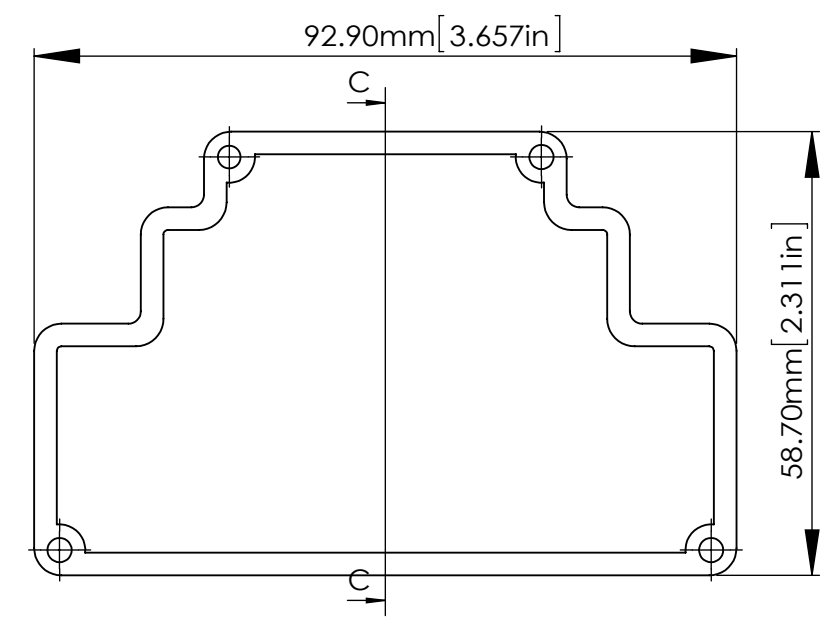

SECTION A
SCALE 5 : 1

Seal

SECTION C-C
SCALE 1 : 1

TOLERANCES: +/- 0.30 mm (+/- 0.012in)

宣又實業有限公司 GAINTA INDUSTRIES LTD.	繪圖	DRA'D BY	日期	DATE	材質	MATE.	圖名TITLE:	圖號DWG NO:	版次REVISED:
		JACKY	2014/08/30		PC-V0/ALUMINIUM EXTRUSION		ALUD6MGX-PXX-V0		A

Model	Dimension(mm)			Body			Panel			Without any seal	With EPDM GASKET	Seal		
	D	W	H	Material	Color	Q'ty	Material	Color	Q'ty			Material	Color	Q'ty
ALUD6MG-PLG-VD	113.3	98.33	69.01	Aluminium extrusion	Painted Grey	1	PC-V0,943A	Painted Grey	2	◎				
ALUD6MGS-PLG-VD	113.3	98.33	69.01	Aluminium extrusion	Painted Grey	1	PC-V0,943A	Painted Grey	2		◎	EPDM	Black	2
ALUD6MG-PBK-VD	113.3	98.33	69.01	Aluminium extrusion	Painted Black	1	PC-V0,943A	Painted Black	2	◎				
ALUD6MGS-PBK-VD	113.3	98.33	69.01	Aluminium extrusion	Painted Black	1	PC-V0,943A	Painted Black	2		◎	EPDM	Black	2