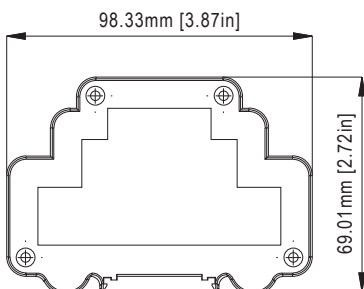

Transparent and Infra Red Panels

MATERIAL: PC, UL94-V0

ITEM No.	PRODUCT DESCRIPTION	EXTERNAL DIMENSION(mm)
ALUD1MG-PANEL-C	Clear panel for D1MG use	69.0 X 98.3 X 7
ALUD1MG-PANEL-IR	Infra red panel for D1MG use	69.0 X 98.3 X 7
ALUD2MG-PANEL-C	Clear panel for D2MG use	69.0 X 98.3 X 7
ALUD2MG-PANEL-IR	Infra red panel for D2MG use	69.0 X 98.3 X 7
ALUD3MG-PANEL-C	Clear panel for D3MG use	69.0 X 98.3 X 7
ALUD3MG-PANEL-IR	Infra red panel for D3MG use	69.0 X 98.3 X 7
ALUD4MG-PANEL-C	Clear panel for D4MG use	69.0 X 98.3 X 7
ALUD4MG-PANEL-IR	Infra red panel for D4MG use	69.0 X 98.3 X 7
ALUD6MG-PANEL-C	Clear panel for D6MG use	69.0 X 98.3 X 7
ALUD6MG-PANEL-IR	Infra red panel for D6MG use	69.0 X 98.3 X 7
ALUD9MG-PANEL-C	Clear panel for D9MG use	69.0 X 98.3 X 7
ALUD9MG-PANEL-IR	Infra red panel for D9MG use	69.0 X 98.3 X 7

Example