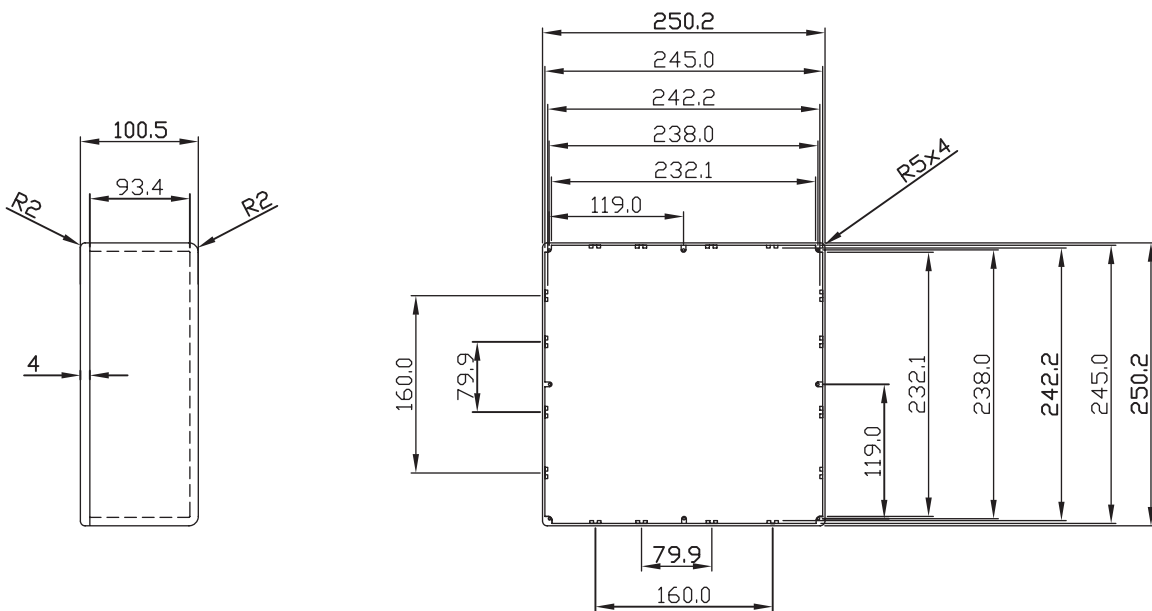

LIGHT GREY(LG), BLACK(BK) OF POWDER COATED ALUMINIUM ENCLOSURES ARE AVAILABLE FOR ORDERING .

JUST NEED TO ADD THE COLOR CODE AFTER THE ITEM NO. Ex: B011LG, B013BK, BS11LG, BS13BK

Example

B027

BS37

NO SEAL (without adhesive seal)	IP66 RATING (with adhesive seal)	EXTERNAL DIMENSION(mm)
ITEM No.	ITEM No.	
B011	BS11	222 x 146 x 55
B013	BS13	114 x 64 x 30
B015	BS15	114 x 64 x 55
B017	BS17	222 x 146 x 106
B019	BS19	275 x 175 x 65
B021	BS21	250 x 250 x 100
B023	BS23	120 x 100 x 35
B025	BS25	114 x 89 x 55
B027	BS27	171 x 121 x 55
B029	BS29	140 x 100 x 75
B031	BS31	80 x 55 x 25
B033	BS33	165 x 127 x 75
B035	BS35	60 x 55 x 30
B037	BS37	89 x 35 x 30
B039	BS39	171 x 121 x 106

B019/BS19, B033/BS33

Galnta Item NO.	L	W	H	C1	C2	S1	L1	L2	L3	W1	W2	W3	C3	H1
B019/BS19	275.0	175.0	65.5	264.1	164.0	132.2	258.2	267.3	271.2	157.4	166.2	170.8	132.1	58.6
B033/BS33	165.8	127.3	76.3	154.0	116.1	77.1	147.6	157.9	162.2	109.4	119.4	123.8	77.1	70.1

B021/BS21

B023/BS23, B029/BS29

Gainta Item NO.	L	W	H	C1	C2	S1	L1	L2	L3	W1	W2	W3	H1
B029/BS29	139.1	101.5	76.7	128.7	90.7	64.8	121.8	130.9	135.0	83.9	93.3	97.5	69.8
B023/BS23	119.9	100.0	35.7	108.5	88.4	50.1	101.9	112.2	116.5	81.8	91.9	96.1	29.2

B031/BS31, B035/BS35

Gainta Item NO.	L	W	H	C1	C2	S1	L1	L2	L3	W1	W2	W3	H1
B031/BS31	79.9	54.9	25.5	70.5	45.4	40.0	64.0	73.8	76.8	38.7	48.8	51.7	19.7
B035/BS35	60.0	54.9	30.0	50.6	45.4	30.0	43.8	54.0	56.9	38.9	48.8	51.8	24.6