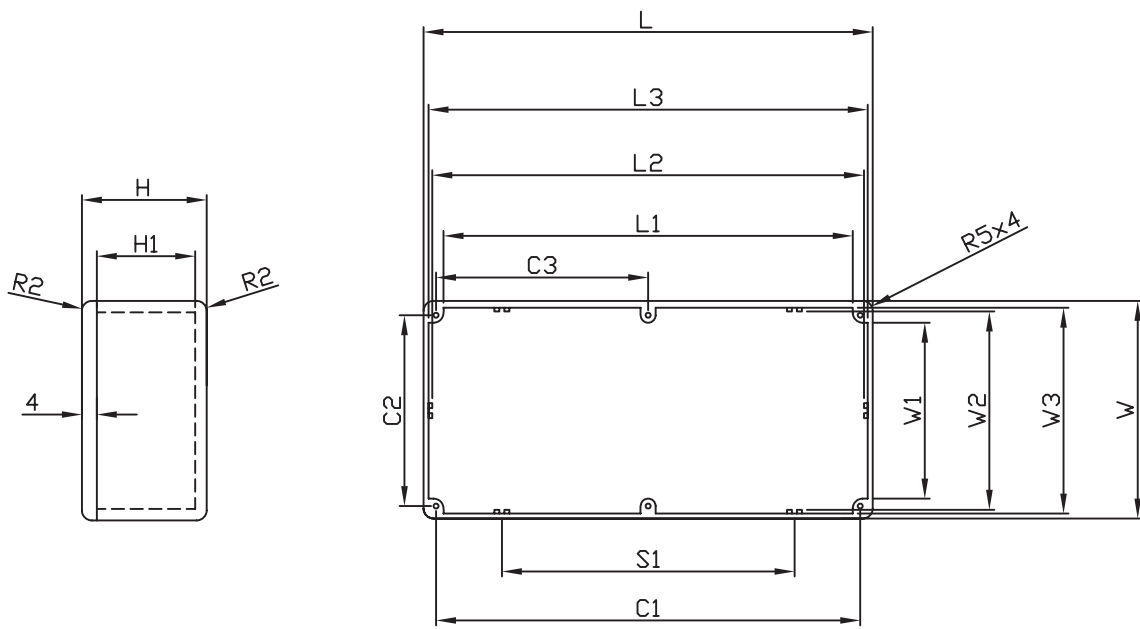

LIGHT GREY(LG), BLACK(BK) OF POWDER COATED ALUMINIUM ENCLOSURES ARE AVAILABLE FOR ORDERING .

JUST NEED TO ADD THE COLOR CODE AFTER THE ITEM NO. Ex: B011LG, B013BK, BS11LG, BS13BK

Example

B027

BS37

NO SEAL (without adhesive seal)	IP66 RATING (with adhesive seal)	EXTERNAL DIMENSION(mm)
ITEM No.	ITEM No.	
B011	BS11	222 x 146 x 55
B013	BS13	114 x 64 x 30
B015	BS15	114 x 64 x 55
B017	BS17	222 x 146 x 106
B019	BS19	275 x 175 x 65
B021	BS21	250 x 250 x 100
B023	BS23	120 x 100 x 35
B025	BS25	114 x 89 x 55
B027	BS27	171 x 121 x 55
B029	BS29	140 x 100 x 75
B031	BS31	80 x 55 x 25
B033	BS33	165 x 127 x 75
B035	BS35	60 x 55 x 30
B037	BS37	89 x 35 x 30
B039	BS39	171 x 121 x 106

B019/BS19, B033/BS33

Galnta Item NO.	L	W	H	C1	C2	S1	L1	L2	L3	W1	W2	W3	C3	H1
B019/BS19	275.0	175.0	65.5	264.1	164.0	132.2	258.2	267.3	271.2	157.4	166.2	170.8	132.1	58.6
B033/BS33	165.8	127.3	76.3	154.0	116.1	77.1	147.6	157.9	162.2	109.4	119.4	123.8	77.1	70.1

B021/BS21

B023/BS23, B029/BS29

Gainta Item NO.	L	W	H	C1	C2	S1	L1	L2	L3	W1	W2	W3	H1
B029/BS29	139.1	101.5	76.7	128.7	90.7	64.8	121.8	130.9	135.0	83.9	93.3	97.5	69.8
B023/BS23	119.9	100.0	35.7	108.5	88.4	50.1	101.9	112.2	116.5	81.8	91.9	96.1	29.2

B031/BS31, B035/BS35

Gainta Item NO.	L	W	H	C1	C2	S1	L1	L2	L3	W1	W2	W3	H1
B031/BS31	79.9	54.9	25.5	70.5	45.4	40.0	64.0	73.8	76.8	38.7	48.8	51.7	19.7
B035/BS35	60.0	54.9	30.0	50.6	45.4	30.0	43.8	54.0	56.9	38.9	48.8	51.8	24.6