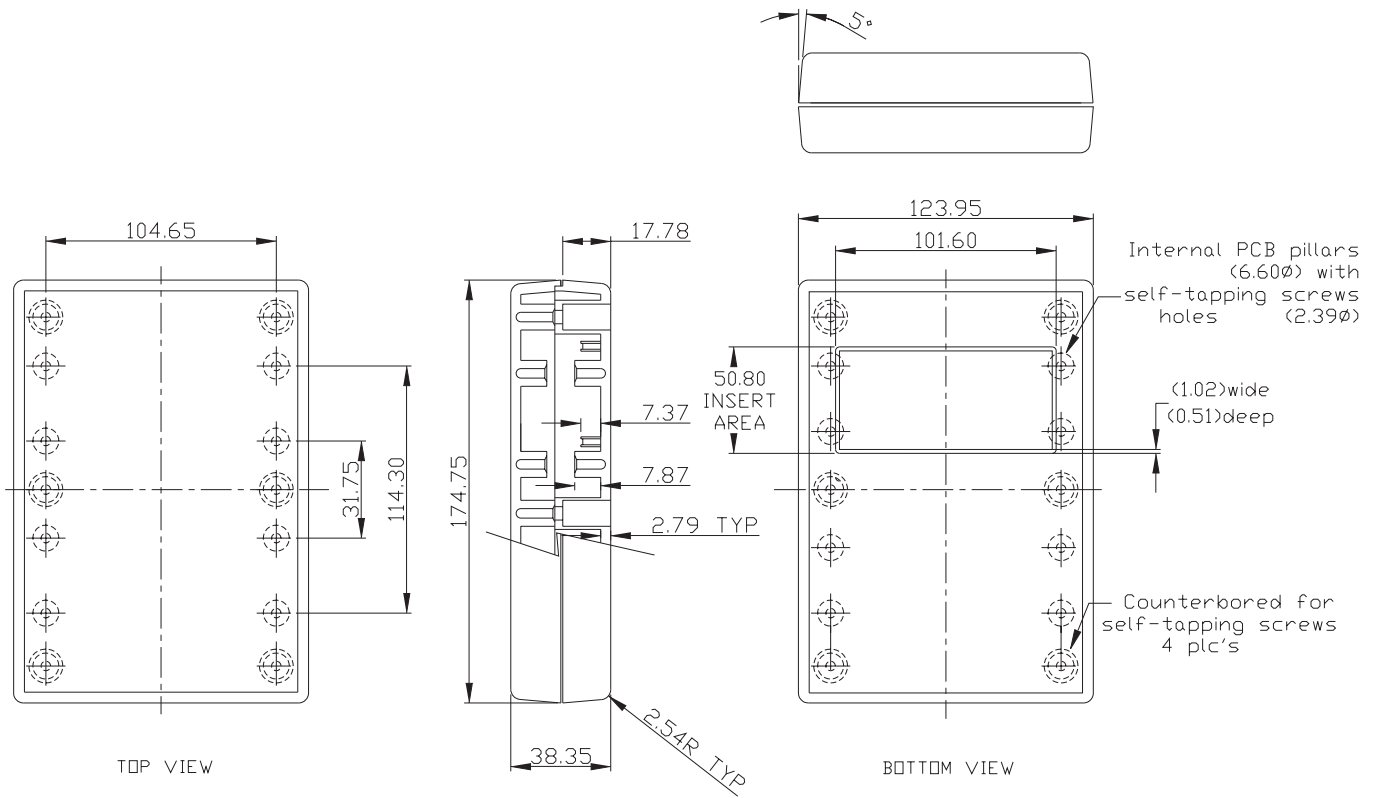

ITEM No.	COLOR	ITEM No.	COLOR	EXTERNAL DIMENSION(MM)
G1200G	Light Grey	G1200B	Black	92.0 x 57.0 x 25.4
G1202G	Light Grey	G1202B	Black	111.0 x 82.5 x 38.0
G1202G(BC)	Light Grey	G1202B(BC)	Black	111.0 x 82.5 x 38.0
G1204G	Light Grey	G1204B	Black	142.8 x 82.5 x 38.0
G1208G	Light Grey	G1208B	Black	174.5 x 123.6 x 38.0
G1213G	Light Grey	G1213B	Black	174.5 x 123.6 x 63.5

- Put-on rubber feet are included.

G1200

G1202

G1202(BC)

G1204

G1208

G1213

X-ON Electronics