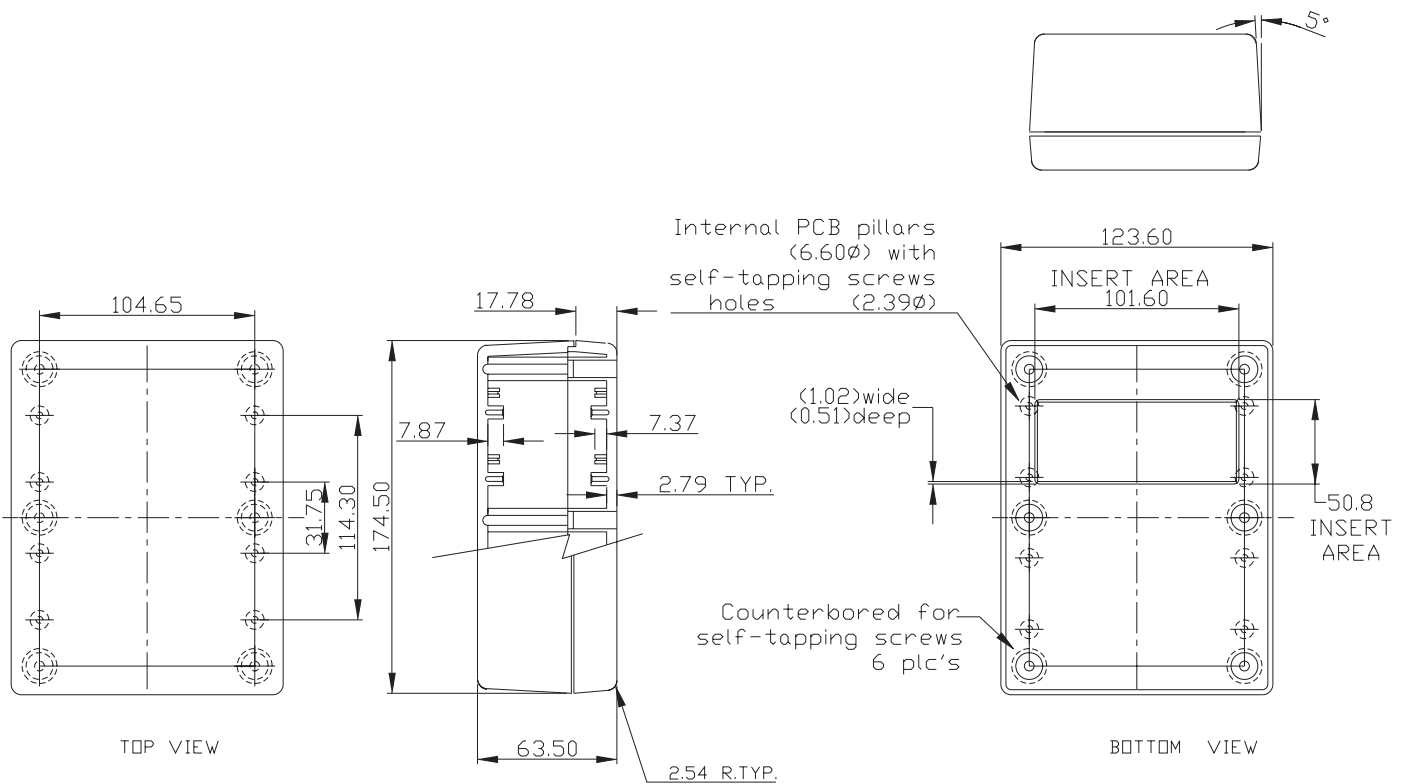

ITEM No.	COLOR	ITEM No.	COLOR	EXTERNAL DIMENSION(MM)
G1200G	Light Grey	G1200B	Black	92.0 x 57.0 x 25.4
G1202G	Light Grey	G1202B	Black	111.0 x 82.5 x 38.0
G1202G(BC)	Light Grey	G1202B(BC)	Black	111.0 x 82.5 x 38.0
G1204G	Light Grey	G1204B	Black	142.8 x 82.5 x 38.0
G1208G	Light Grey	G1208B	Black	174.5 x 123.6 x 38.0
G1213G	Light Grey	G1213B	Black	174.5 x 123.6 x 63.5

- Put-on rubber feet are included.

G1200

G1202

G1202(BC)

G1204

G1208

G1213

X-ON Electronics