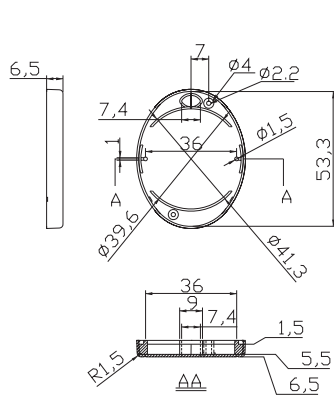

G1402-3G

Bottom