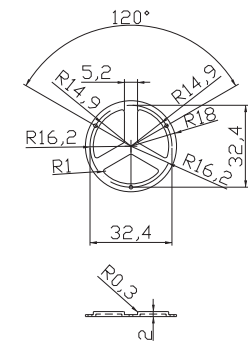

Rubber Button