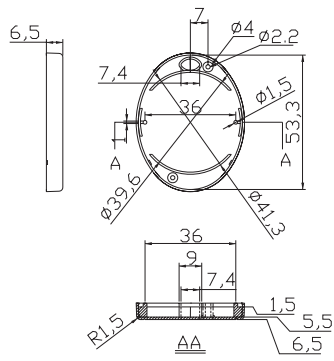

ITEM No.	COLOR	ITEM No.	COLOR	TYPE	EXTERNAL DIMENSION(MM)
G1402-0G	Grey	G1402-0B	Black	0 Button	55 x 43 x 13.4
G1402-2G	Grey	G1402-2B	Black	2 Button	55 x 43 x 13.4
G1402-3G	Grey	G1402-3B	Black	3 Button	55 x 43 x 13.4
G1402-4G	Grey	G1402-4B	Black	4 Button	55 x 43 x 13.4

G1402-0G

Bottom

Cover

Rubber Button

G1402-2G

Bottom

Cover

Rubber Button