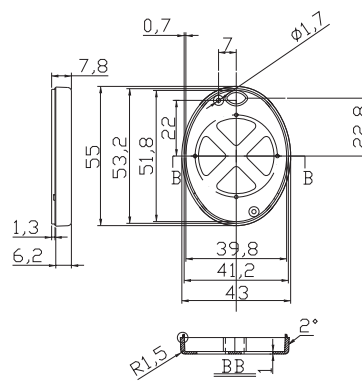

ITEM No.	COLOR	ITEM No.	COLOR	TYPE	EXTERNAL DIMENSION(MM)
G1402-0G	Grey	G1402-0B	Black	0 Button	55 x 43 x 13.4
G1402-2G	Grey	G1402-2B	Black	2 Button	55 x 43 x 13.4
G1402-3G	Grey	G1402-3B	Black	3 Button	55 x 43 x 13.4
G1402-4G	Grey	G1402-4B	Black	4 Button	55 x 43 x 13.4

G1402-3G

Bottom

Cover

Rubber Button

G1402-4G

Bottom

Cover

Rubber Button