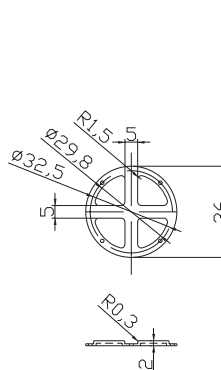

ITEM No.	COLOR	ITEM No.	COLOR	TYPE	EXTERNAL DIMENSION(MM)
G1402-0G	Grey	G1402-0B	Black	0 Button	55 x 43 x 13.4
G1402-2G	Grey	G1402-2B	Black	2 Button	55 x 43 x 13.4
G1402-3G	Grey	G1402-3B	Black	3 Button	55 x 43 x 13.4
G1402-4G	Grey	G1402-4B	Black	4 Button	55 x 43 x 13.4

G1402-3G

Bottom

Cover

Rubber Button

G1402-4G

Bottom

Cover

Rubber Button