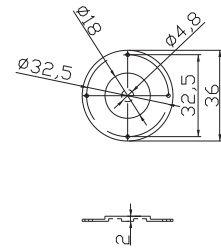

Rubber Button