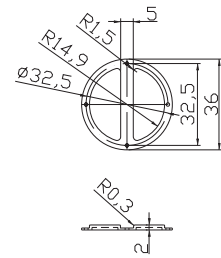

ITEM No.	COLOR	ITEM No.	COLOR	TYPE	EXTERNAL DIMENSION(MM)
G1402-0G	Grey	G1402-0B	Black	0 Button	55 x 43 x 13.4
G1402-2G	Grey	G1402-2B	Black	2 Button	55 x 43 x 13.4
G1402-3G	Grey	G1402-3B	Black	3 Button	55 x 43 x 13.4
G1402-4G	Grey	G1402-4B	Black	4 Button	55 x 43 x 13.4

G1402-0G

Bottom

Cover

Rubber Button

G1402-2G

Bottom

Cover

Rubber Button