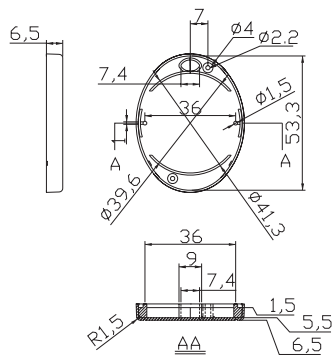

ITEM No.	COLOR	ITEM No.	COLOR	TYPE	EXTERNAL DIMENSION(MM)
G1402-0G	Grey	G1402-0B	Black	0 Button	55 x 43 x 13.4
G1402-2G	Grey	G1402-2B	Black	2 Button	55 x 43 x 13.4
G1402-3G	Grey	G1402-3B	Black	3 Button	55 x 43 x 13.4
G1402-4G	Grey	G1402-4B	Black	4 Button	55 x 43 x 13.4

G1402-0G

Bottom

Cover

Rubber Button

G1402-2G

Bottom

Cover

Rubber Button

G1402-3G

Bottom

Cover

Rubber Button

G1402-4G

Bottom

Cover

Rubber Button