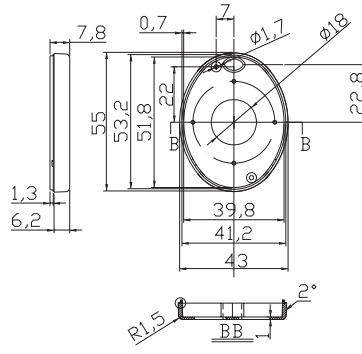

ITEM No.	COLOR	ITEM No.	COLOR	TYPE	EXTERNAL DIMENSION(MM)
G1402-0G	Grey	G1402-0B	Black	0 Button	55 x 43 x 13.4
G1402-2G	Grey	G1402-2B	Black	2 Button	55 x 43 x 13.4
G1402-3G	Grey	G1402-3B	Black	3 Button	55 x 43 x 13.4
G1402-4G	Grey	G1402-4B	Black	4 Button	55 x 43 x 13.4

G1402-0G

Bottom

Cover

Rubber Button

G1402-2G

Bottom

Cover

Rubber Button