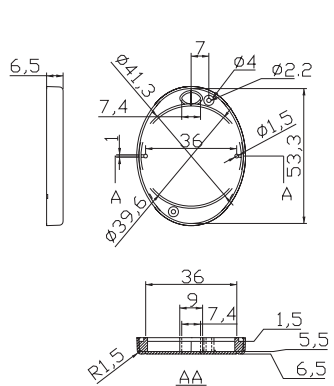

ITEM No.	COLOR	ITEM No.	COLOR	TYPE	EXTERNAL DIMENSION(MM)
G1402-0G	Grey	G1402-0B	Black	0 Button	55 x 43 x 13.4
G1402-2G	Grey	G1402-2B	Black	2 Button	55 x 43 x 13.4
G1402-3G	Grey	G1402-3B	Black	3 Button	55 x 43 x 13.4
G1402-4G	Grey	G1402-4B	Black	4 Button	55 x 43 x 13.4

G1402-3G

Bottom

Cover

Rubber Button

G1402-4G

Bottom

Cover

Rubber Button