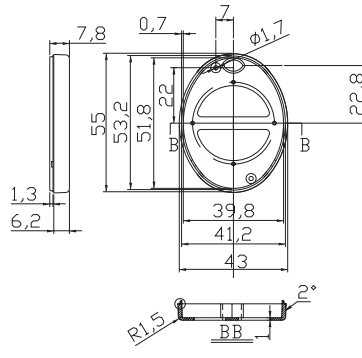

ITEM No.	COLOR	ITEM No.	COLOR	TYPE	EXTERNAL DIMENSION(MM)
G1402-0G	Grey	G1402-0B	Black	0 Button	55 x 43 x 13.4
G1402-2G	Grey	G1402-2B	Black	2 Button	55 x 43 x 13.4
G1402-3G	Grey	G1402-3B	Black	3 Button	55 x 43 x 13.4
G1402-4G	Grey	G1402-4B	Black	4 Button	55 x 43 x 13.4

G1402-0G

Bottom

Cover

Rubber Button

G1402-2G

Bottom

Cover

Rubber Button

G1402-3G

Bottom

Cover

Rubber Button

G1402-4G

Bottom

Cover

Rubber Button