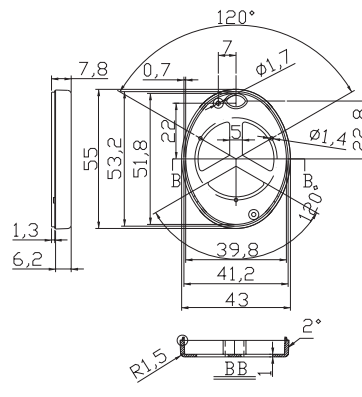

G1402-0G

G1402-2G

G1402-3G

Cover

G1402-4G