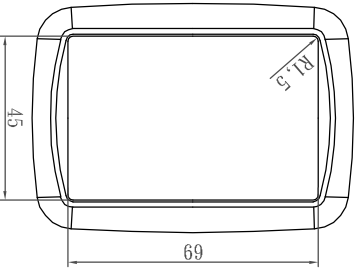

G1908

LID

BASE

宣又實業有限公司
GAINTA INDUSTRIES LTD.

DES' D BY	DRAW' D BY	CHEK' D BY	SCALE	DATE	MATE.	TITLE:	DWG NO.:	REV' D	DESCRIPTION
JACKY	JACKY			2008/3/6	ABS	G1908		A	

REV' D	DESCRIPTION

DESCRIPTION

X-ON Electronics