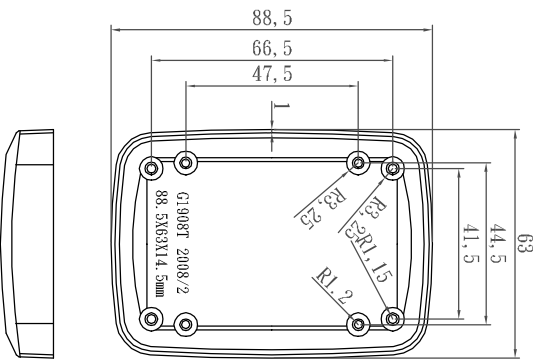

G1908

LID

BASE

宣又實業有限公司
GAINTA INDUSTRIES LTD.

DES' D BY	DRAW' D BY	CHEK' D BY	SCALE	DATE	MATE.	TITLE:	DWG NO.:	REV' D	DESCRIPTION
JACKY	JACKY			2008/3/6	ABS	G1908		A	

REV' D	DESCRIPTION

DESCRIPTION

X-ON Electronics