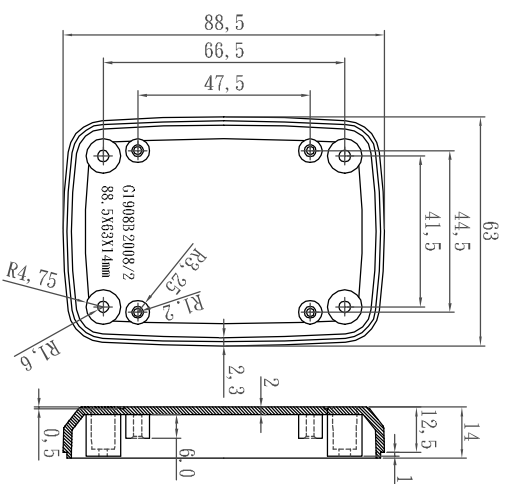

G1908

LID

BASE

宣又實業有限公司
GAINTA INDUSTRIES LTD.

DES' D BY	DRAW' D BY	CHEK' D BY	SCALE	DATE	MATE.	TITLE:	DWG NO.:	REV' D	DESCRIPTION
JACKY	JACKY			2008/3/6	ABS	G1908		A	

REV' D	DESCRIPTION

DESCRIPTION

X-ON Electronics