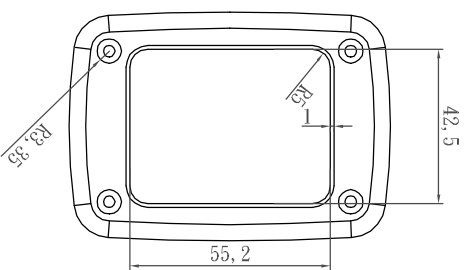

G1908

LID

BASE

宣又實業有限公司
GAINTA INDUSTRIES LTD.

DES' D BY	DRAW' D BY	CHEK' D BY	SCALE	DATE	MATE.	TITLE:	DWG NO.:	REV' D	DESCRIPTION
JACKY	JACKY			2008/3/6	ABS	G1908		A	

REV' D	DESCRIPTION

DESCRIPTION

X-ON Electronics