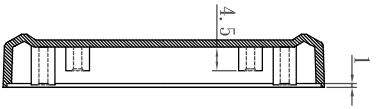

G1908

LID

BASE

宣又實業有限公司
GAINTA INDUSTRIES LTD.

DES' D BY	DRAW' D BY	CHEK' D BY	SCALE	DATE	MATE.	TITLE:	DWG NO.:	REV' D	DESCRIPTION
JACKY	JACKY			2008/3/6	ABS	G1908		A	

REV' D	DESCRIPTION

DESCRIPTION

X-ON Electronics