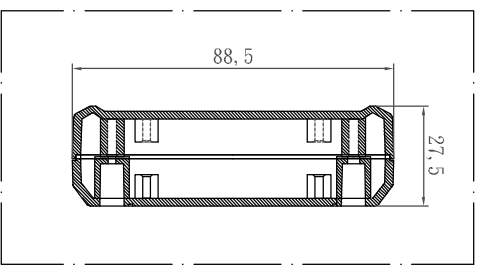

G1908

LID

BASE

宣又實業有限公司
GAINTA INDUSTRIES LTD.

DES' D BY	DRAW' D BY	CHEK' D BY	SCALE	DATE	MATE.	TITLE:	DWG NO.:	REV' D	DESCRIPTION
JACKY	JACKY			2008/3/6	ABS	G1908		A	

REV' D	DESCRIPTION

DESCRIPTION

X-ON Electronics