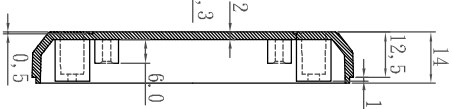

G1908

LID

BASE

宣又實業有限公司
GAINTA INDUSTRIES LTD.

DES' D BY	DRAW' D BY	CHEK' D BY	SCALE	DATE	MATE.	TITLE:	DWG NO.:	REV' D	DESCRIPTION
JACKY	JACKY			2008/3/6	ABS	G1908		A	

REV' D	DESCRIPTION

DESCRIPTION

X-ON Electronics