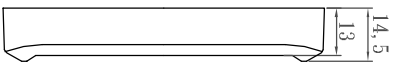

G1908

LID

BASE

宣又實業有限公司
GAINTA INDUSTRIES LTD.

DES' D BY	DRAW' D BY	CHEK' D BY	SCALE	DATE	MATE.	TITLE:	DWG NO.:	REV' D	DESCRIPTION
JACKY	JACKY			2008/3/6	ABS	G1908		A	

REV' D	DESCRIPTION

DESCRIPTION

X-ON Electronics