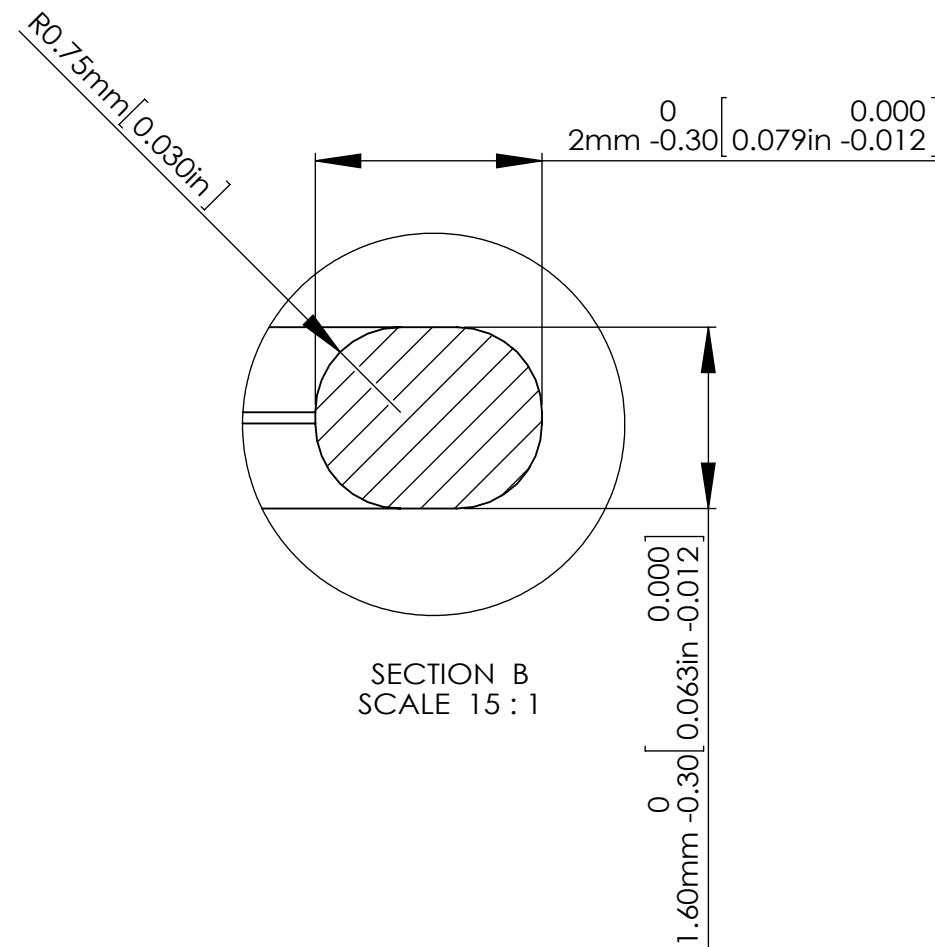

According to ISO 2768-m	
Measuring DIM=L	Tolerances
0.5<L<=3.0mm	±0.1mm
3.0<L<=6.0 mm	±0.1mm
6.0<L<=30.0 mm	±0.2mm
30.0<L<=120.0 mm	±0.3mm
120.0<L<=400.0 mm	±0.5mm
400.0<L<=1000.0 mm	±0.8mm

宣又實業有限公司
GAINTA INDUSTRIES LTD.

繪圖 DRA'D BY
JACKY

日期 DATE
2020/03/10

材質 MATE.
PC/ABS

圖名TITLE:
P200MF-IP68/A300MF-IP68

圖號DWG NO:

版次REVISED:
A

According to ISO 2768-m	
Measuring DIM=L	Tolerances
0.5<L<=3.0mm	±0.1mm
3.0<L<=6.0 mm	±0.1mm
6.0<L<=30.0 mm	±0.2mm
30.0<L<=120.0 mm	±0.3mm
120.0<L<=400.0 mm	±0.5mm
400.0<L<=1000.0 mm	±0.8mm