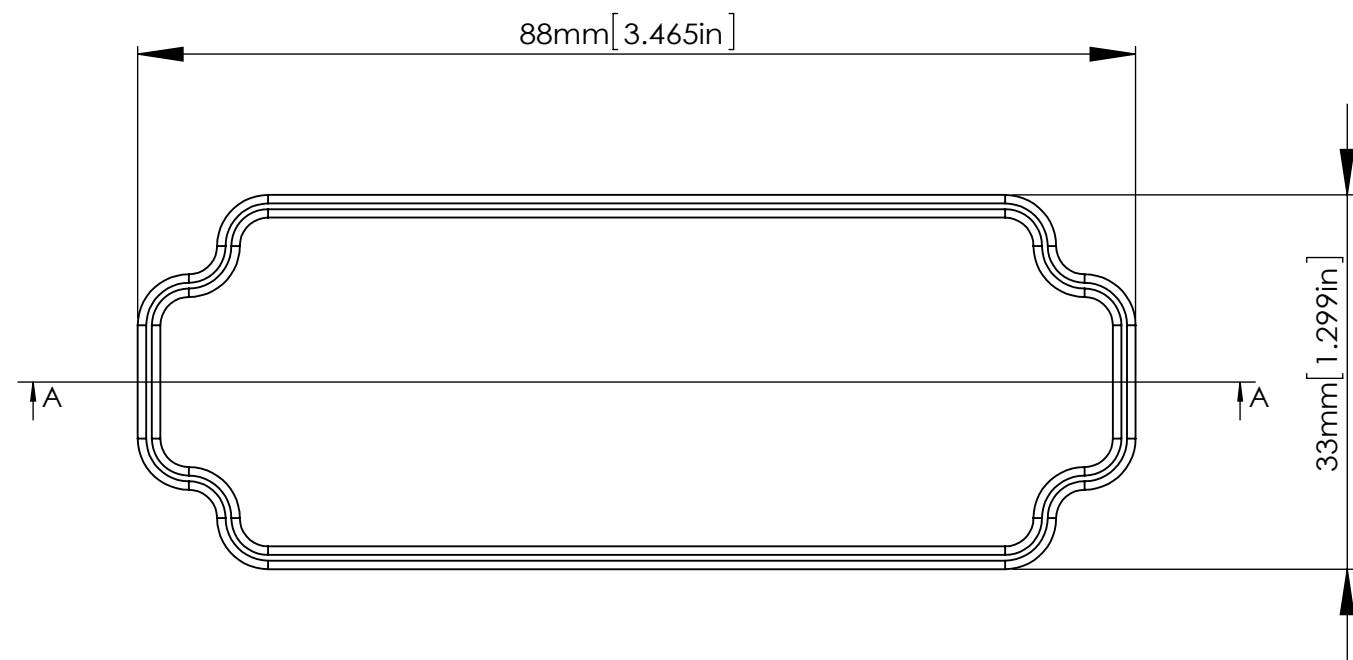

According to ISO 2768-m	
Measuring DIM=L	Tolerances
0.5<L<=3.0mm	±0.1mm
3.0<L<=6.0 mm	±0.1mm
6.0<L<=30.0 mm	±0.2mm
30.0<L<=120.0 mm	±0.3mm
120.0<L<=400.0 mm	±0.5mm
400.0<L<=1000.0 mm	±0.8mm

宣又實業有限公司
GAINTA INDUSTRIES LTD.

繪圖 DRA'D BY
JACKY

日期 DATE
2020/03/10

材質 MATE.
PC/ABS

圖名TITLE:
P200MF-IP68/A300MF-IP68

圖號DWG NO:

版次REVISED:
A

According to ISO 2768-m	
Measuring DIM=L	Tolerances
0.5<L<=3.0mm	±0.1mm
3.0<L<=6.0 mm	±0.1mm
6.0<L<=30.0 mm	±0.2mm
30.0<L<=120.0 mm	±0.3mm
120.0<L<=400.0 mm	±0.5mm
400.0<L<=1000.0 mm	±0.8mm