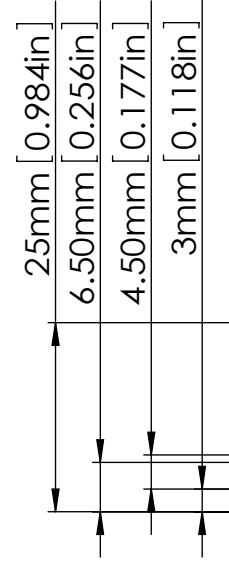

M3X4mm SELF-TAPPING SCREWS (NOT SUPPLIED).

FOUR (4) M4X20mm PAN HEAD SCREWS.

SECTION B-B SCALE 1 : 1

HOLES(2) ARE DESIGNED FOR M4 PAN HEAD SCREWS (NOT SUPPLIED).

SECTION A-A SCALE 1 : 1

SECTION C SCALE 3 : 1

ASSEMBLY

According to ISO 2768-m	
Measuring DIM=L	Tolerances
0.5<L<=3.0mm	±0.1mm
3.0<L<=6.0 mm	±0.1mm
6.0<L<=30.0 mm	±0.2mm
30.0<L<=120.0 mm	±0.3mm
120.0<L<=400.0 mm	±0.5mm
400.0<L<=1000.0 mm	±0.8mm

宣又實業有限公司 GAINTA INDUSTRIES LTD.	繪圖	DRA'D BY	日期	DATE	材質	MATE.	圖名TITLE:	圖號DWG NO:	版次REVISID:
		JACKY	2020/03/10		PC /ABS		P201MF-IP68/A302MF-IP68		A

SECTION A-A  
SCALE 1.5 : 1

SECTION B  
SCALE 15 : 1

According to ISO 2768-m	
Measuring DIM=L	Tolerances
0.5<L<=3.0mm	±0.1mm
3.0<L<=6.0 mm	±0.1mm
6.0<L<=30.0 mm	±0.2mm
30.0<L<=120.0 mm	±0.3mm
120.0<L<=400.0 mm	±0.5mm
400.0<L<=1000.0 mm	±0.8mm