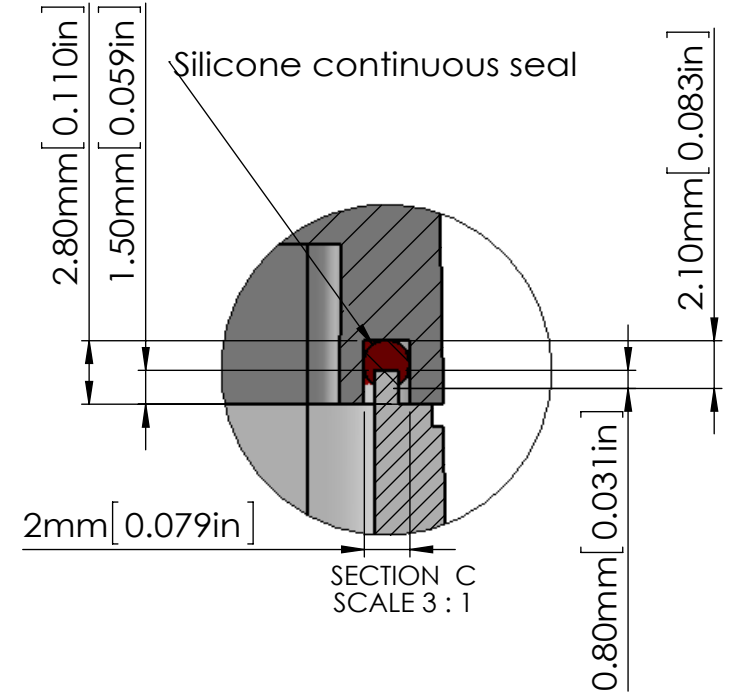

M3X4mm SELF-TAPPING SCREWS (NOT SUPPLIED).

FOUR (4) M4X20mm PAN HEAD SCREWS.

SECTION B-B SCALE 1 : 1

HOLES(2) ARE DESIGNED FOR M4 PAN HEAD SCREWS (NOT SUPPLIED).

SECTION A-A SCALE 1 : 1

SECTION C SCALE 3 : 1

ASSEMBLY

According to ISO 2768-m	
Measuring DIM=L	Tolerances
0.5<L<=3.0mm	±0.1mm
3.0<L<=6.0 mm	±0.1mm
6.0<L<=30.0 mm	±0.2mm
30.0<L<=120.0 mm	±0.3mm
120.0<L<=400.0 mm	±0.5mm
400.0<L<=1000.0 mm	±0.8mm

宣又實業有限公司 GAINTA INDUSTRIES LTD.	繪圖	DRA'D BY	日期	DATE	材質	MATE.	圖名TITLE:	圖號DWG NO:	版次REVISID:
		JACKY	2020/03/10		PC /ABS		P201MF-IP68/A302MF-IP68		A

SECTION A-A  
SCALE 1.5 : 1

SECTION B  
SCALE 15 : 1

According to ISO 2768-m	
Measuring DIM=L	Tolerances
0.5<L<=3.0mm	±0.1mm
3.0<L<=6.0 mm	±0.1mm
6.0<L<=30.0 mm	±0.2mm
30.0<L<=120.0 mm	±0.3mm
120.0<L<=400.0 mm	±0.5mm
400.0<L<=1000.0 mm	±0.8mm