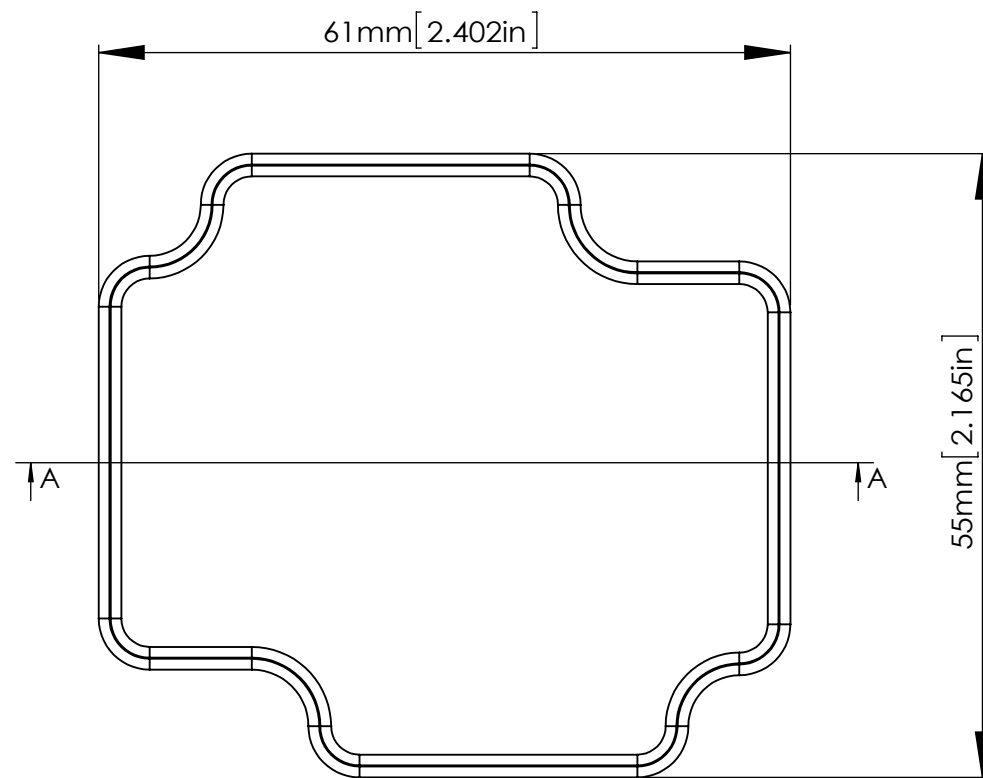

M3X4mm SELF-TAPPING SCREWS (NOT SUPPLIED).

FOUR (4) M4X20mm PAN HEAD SCREWS.

SECTION B-B SCALE 1 : 1

HOLES(2) ARE DESIGNED FOR M4 PAN HEAD SCREWS (NOT SUPPLIED).

SECTION A-A SCALE 1 : 1

SECTION C SCALE 3 : 1

ASSEMBLY

According to ISO 2768-m	
Measuring DIM=L	Tolerances
0.5<L<=3.0mm	±0.1mm
3.0<L<=6.0 mm	±0.1mm
6.0<L<=30.0 mm	±0.2mm
30.0<L<=120.0 mm	±0.3mm
120.0<L<=400.0 mm	±0.5mm
400.0<L<=1000.0 mm	±0.8mm

宣又實業有限公司 GAINTA INDUSTRIES LTD.	繪圖	DRA'D BY	日期	DATE	材質	MATE.	圖名TITLE:	圖號DWG NO:	版次REVISID:
		JACKY	2020/03/10		PC /ABS		P201MF-IP68/A302MF-IP68		A

SECTION A-A  
SCALE 1.5 : 1

SECTION B  
SCALE 15 : 1

According to ISO 2768-m	
Measuring DIM=L	Tolerances
0.5<L<=3.0mm	±0.1mm
3.0<L<=6.0 mm	±0.1mm
6.0<L<=30.0 mm	±0.2mm
30.0<L<=120.0 mm	±0.3mm
120.0<L<=400.0 mm	±0.5mm
400.0<L<=1000.0 mm	±0.8mm