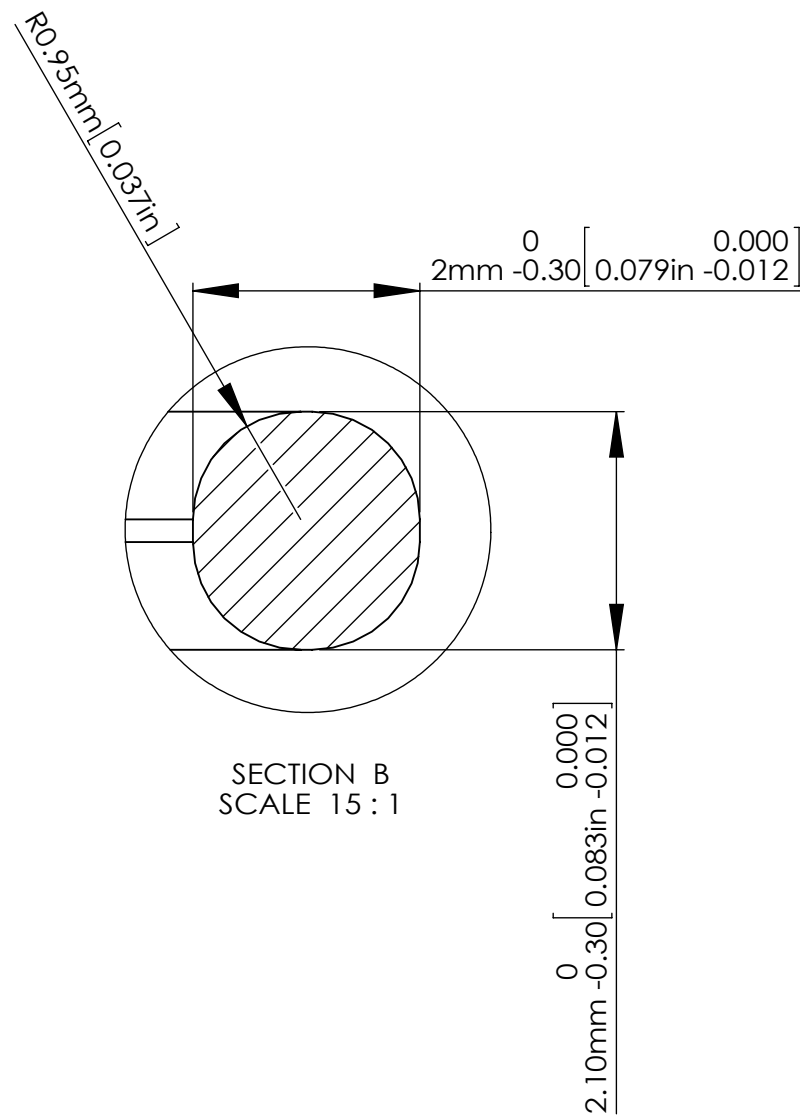

M3X4mm SELF-TAPPING SCREWS (NOT SUPPLIED).

FOUR (4) M4X20mm PAN HEAD SCREWS.

SECTION B-B SCALE 1 : 1

HOLES(2) ARE DESIGNED FOR M4 PAN HEAD SCREWS (NOT SUPPLIED).

SECTION A-A SCALE 1 : 1

SECTION C SCALE 3 : 1

ASSEMBLY

According to ISO 2768-m	
Measuring DIM=L	Tolerances
0.5<L<=3.0mm	±0.1mm
3.0<L<=6.0 mm	±0.1mm
6.0<L<=30.0 mm	±0.2mm
30.0<L<=120.0 mm	±0.3mm
120.0<L<=400.0 mm	±0.5mm
400.0<L<=1000.0 mm	±0.8mm

宣又實業有限公司 GAINTA INDUSTRIES LTD.	繪圖	DRA'D BY	日期	DATE	材質	MATE.	圖名TITLE:	圖號DWG NO:	版次REVISID:
		JACKY	2020/03/10		PC /ABS		P201MF-IP68/A302MF-IP68		A

SECTION A-A  
SCALE 1.5 : 1

SECTION B  
SCALE 15 : 1

According to ISO 2768-m	
Measuring DIM=L	Tolerances
0.5<L<=3.0mm	±0.1mm
3.0<L<=6.0 mm	±0.1mm
6.0<L<=30.0 mm	±0.2mm
30.0<L<=120.0 mm	±0.3mm
120.0<L<=400.0 mm	±0.5mm
400.0<L<=1000.0 mm	±0.8mm