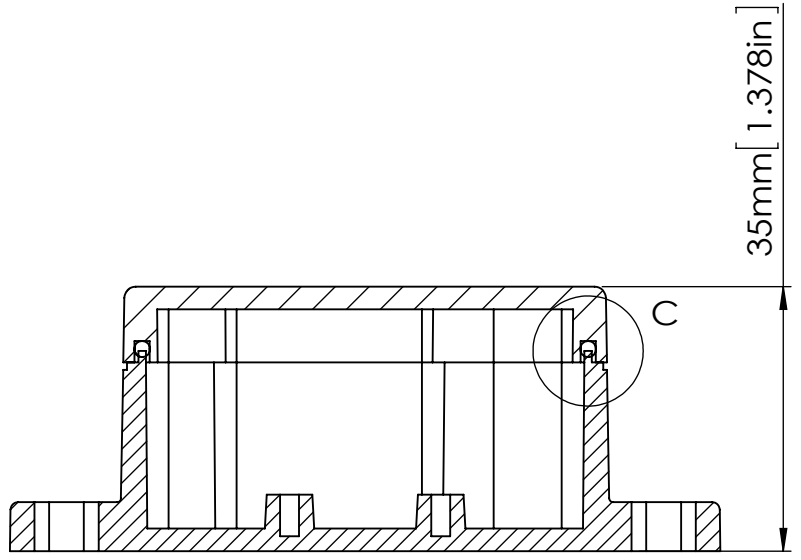

M3X4mm SELF-TAPPING SCREWS (NOT SUPPLIED).

FOUR (4) M4X20mm PAN HEAD SCREWS.

SECTION B-B SCALE 1 : 1

HOLES(2) ARE DESIGNED FOR M4 PAN HEAD SCREWS (NOT SUPPLIED).

SECTION A-A SCALE 1 : 1

SECTION C SCALE 3 : 1

ASSEMBLY

According to ISO 2768-m	
Measuring DIM=L	Tolerances
0.5<L<=3.0mm	±0.1mm
3.0<L<=6.0 mm	±0.1mm
6.0<L<=30.0 mm	±0.2mm
30.0<L<=120.0 mm	±0.3mm
120.0<L<=400.0 mm	±0.5mm
400.0<L<=1000.0 mm	±0.8mm

宣又實業有限公司 GAINTA INDUSTRIES LTD.	繪圖	DRA'D BY	日期	DATE	材質	MATE.	圖名TITLE:	圖號DWG NO:	版次REVISID:
		JACKY	2020/03/10		PC /ABS		P201MF-IP68/A302MF-IP68		A

SECTION A-A  
SCALE 1.5 : 1

SECTION B  
SCALE 15 : 1

According to ISO 2768-m	
Measuring DIM=L	Tolerances
0.5<L<=3.0mm	±0.1mm
3.0<L<=6.0 mm	±0.1mm
6.0<L<=30.0 mm	±0.2mm
30.0<L<=120.0 mm	±0.3mm
120.0<L<=400.0 mm	±0.5mm
400.0<L<=1000.0 mm	±0.8mm