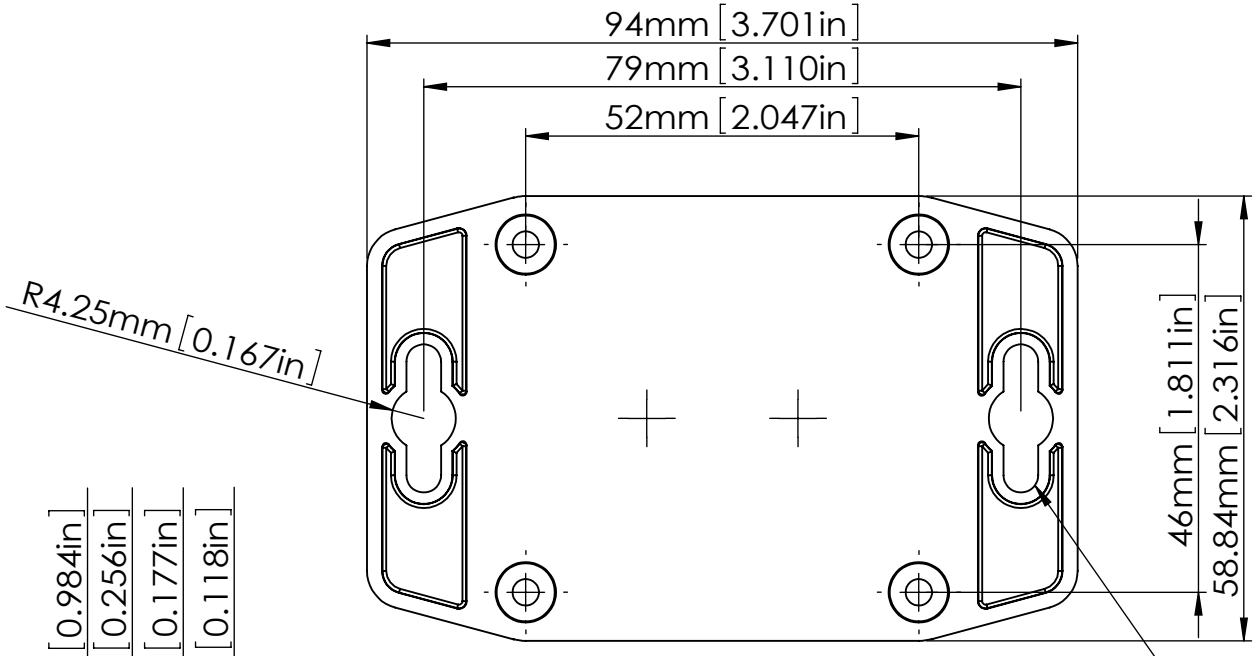

M3X4mm SELF-TAPPING SCREWS (NOT SUPPLIED).

FOUR (4) M4X20mm PAN HEAD SCREWS.

SECTION B-B SCALE 1 : 1

HOLES(2) ARE DESIGNED FOR M4 PAN HEAD SCREWS (NOT SUPPLIED).

SECTION A-A SCALE 1 : 1

SECTION C SCALE 3 : 1

ASSEMBLY

According to ISO 2768-m	
Measuring DIM=L	Tolerances
0.5<L<=3.0mm	±0.1mm
3.0<L<=6.0 mm	±0.1mm
6.0<L<=30.0 mm	±0.2mm
30.0<L<=120.0 mm	±0.3mm
120.0<L<=400.0 mm	±0.5mm
400.0<L<=1000.0 mm	±0.8mm

宣又實業有限公司 GAINTA INDUSTRIES LTD.	繪圖	DRA'D BY	日期	DATE	材質	MATE.	圖名TITLE:	圖號DWG NO:	版次REVISID:
		JACKY	2020/03/10		PC /ABS		P201MF-IP68/A302MF-IP68		A

SECTION A-A  
SCALE 1.5 : 1

SECTION B  
SCALE 15 : 1

According to ISO 2768-m	
Measuring DIM=L	Tolerances
0.5<L<=3.0mm	±0.1mm
3.0<L<=6.0 mm	±0.1mm
6.0<L<=30.0 mm	±0.2mm
30.0<L<=120.0 mm	±0.3mm
120.0<L<=400.0 mm	±0.5mm
400.0<L<=1000.0 mm	±0.8mm