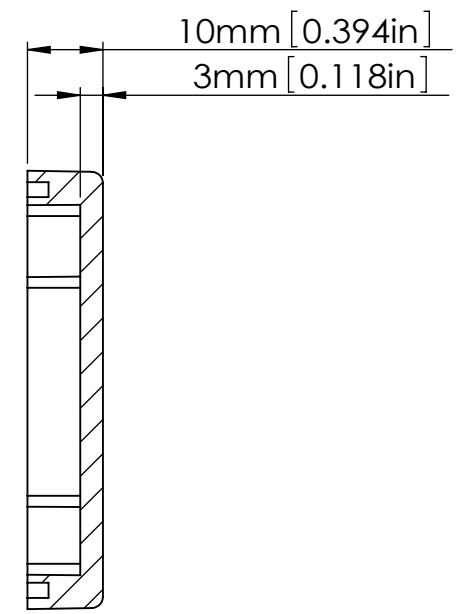

M3X4mm SELF-TAPPING SCREWS (NOT SUPPLIED).

FOUR (4) M4X20mm PAN HEAD SCREWS.

SECTION B-B SCALE 1 : 1

HOLES(2) ARE DESIGNED FOR M4 PAN HEAD SCREWS (NOT SUPPLIED).

SECTION A-A SCALE 1 : 1

SECTION C SCALE 3 : 1

ASSEMBLY

According to ISO 2768-m	
Measuring DIM=L	Tolerances
0.5<L<=3.0mm	±0.1mm
3.0<L<=6.0 mm	±0.1mm
6.0<L<=30.0 mm	±0.2mm
30.0<L<=120.0 mm	±0.3mm
120.0<L<=400.0 mm	±0.5mm
400.0<L<=1000.0 mm	±0.8mm

宣又實業有限公司 GAINTA INDUSTRIES LTD.	繪圖	DRA'D BY	日期	DATE	材質	MATE.	圖名TITLE:	圖號DWG NO:	版次REVISID:
		JACKY	2020/03/10		PC /ABS		P201MF-IP68/A302MF-IP68		A

SECTION A-A  
SCALE 1.5 : 1

SECTION B  
SCALE 15 : 1

According to ISO 2768-m	
Measuring DIM=L	Tolerances
0.5<L<=3.0mm	±0.1mm
3.0<L<=6.0 mm	±0.1mm
6.0<L<=30.0 mm	±0.2mm
30.0<L<=120.0 mm	±0.3mm
120.0<L<=400.0 mm	±0.5mm
400.0<L<=1000.0 mm	±0.8mm