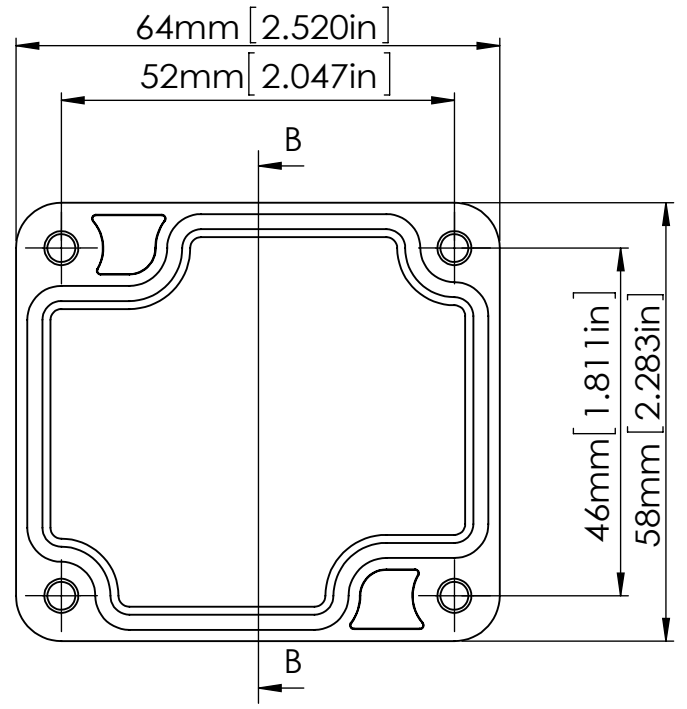

M3X4mm SELF-TAPPING SCREWS (NOT SUPPLIED).

FOUR (4) M4X20mm PAN HEAD SCREWS.

SECTION B-B SCALE 1 : 1

HOLES(2) ARE DESIGNED FOR M4 PAN HEAD SCREWS (NOT SUPPLIED).

SECTION A-A SCALE 1 : 1

SECTION C SCALE 3 : 1

ASSEMBLY

According to ISO 2768-m	
Measuring DIM=L	Tolerances
0.5<L<=3.0mm	±0.1mm
3.0<L<=6.0 mm	±0.1mm
6.0<L<=30.0 mm	±0.2mm
30.0<L<=120.0 mm	±0.3mm
120.0<L<=400.0 mm	±0.5mm
400.0<L<=1000.0 mm	±0.8mm

宣又實業有限公司 GAINTA INDUSTRIES LTD.	繪圖	DRA'D BY	日期	DATE	材質	MATE.	圖名TITLE:	圖號DWG NO:	版次REVISID:
		JACKY	2020/03/10		PC /ABS		P201MF-IP68/A302MF-IP68		A

SECTION A-A  
SCALE 1.5 : 1

SECTION B  
SCALE 15 : 1

According to ISO 2768-m	
Measuring DIM=L	Tolerances
0.5<L<=3.0mm	±0.1mm
3.0<L<=6.0 mm	±0.1mm
6.0<L<=30.0 mm	±0.2mm
30.0<L<=120.0 mm	±0.3mm
120.0<L<=400.0 mm	±0.5mm
400.0<L<=1000.0 mm	±0.8mm