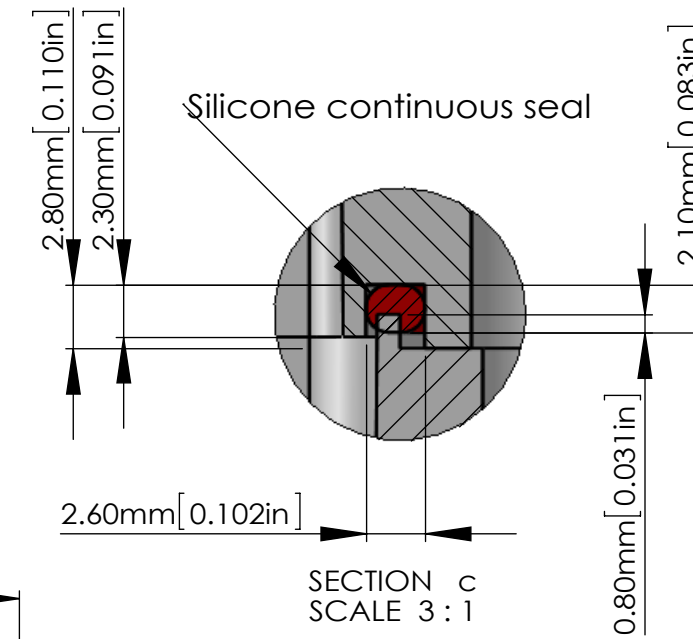

M3.5X6mm TAPPING SCREWS
 (NOT SUPPLIED).

EIGHT(8)M4X25 mm
 PAN HEAD SCREWS.

SECTION B-B
 SCALE 1 : 3

SECTION A-A
 SCALE 1 : 3

ASSEMBLY

SECTION C
 SCALE 3 : 1

According to ISO 2768-m	
Measuring DIM=L	Tolerances
0.5<L<=3.0mm	±0.1mm
3.0<L<=6.0 mm	±0.1mm
6.0<L<=30.0 mm	±0.2mm
30.0<L<=120.0 mm	±0.3mm
120.0<L<=400.0 mm	±0.5mm
400.0<L<=1000.0 mm	±0.8mm

SECTION B
SCALE 15:1

According to ISO 2768-m	
Measuring DIM=L	Tolerances
0.5<L<=3.0mm	±0.1mm
3.0<L<=6.0 mm	±0.1mm
6.0<L<=30.0 mm	±0.2mm
30.0<L<=120.0 mm	±0.3mm
120.0<L<=400.0 mm	±0.5mm
400.0<L<=1000.0 mm	±0.8mm