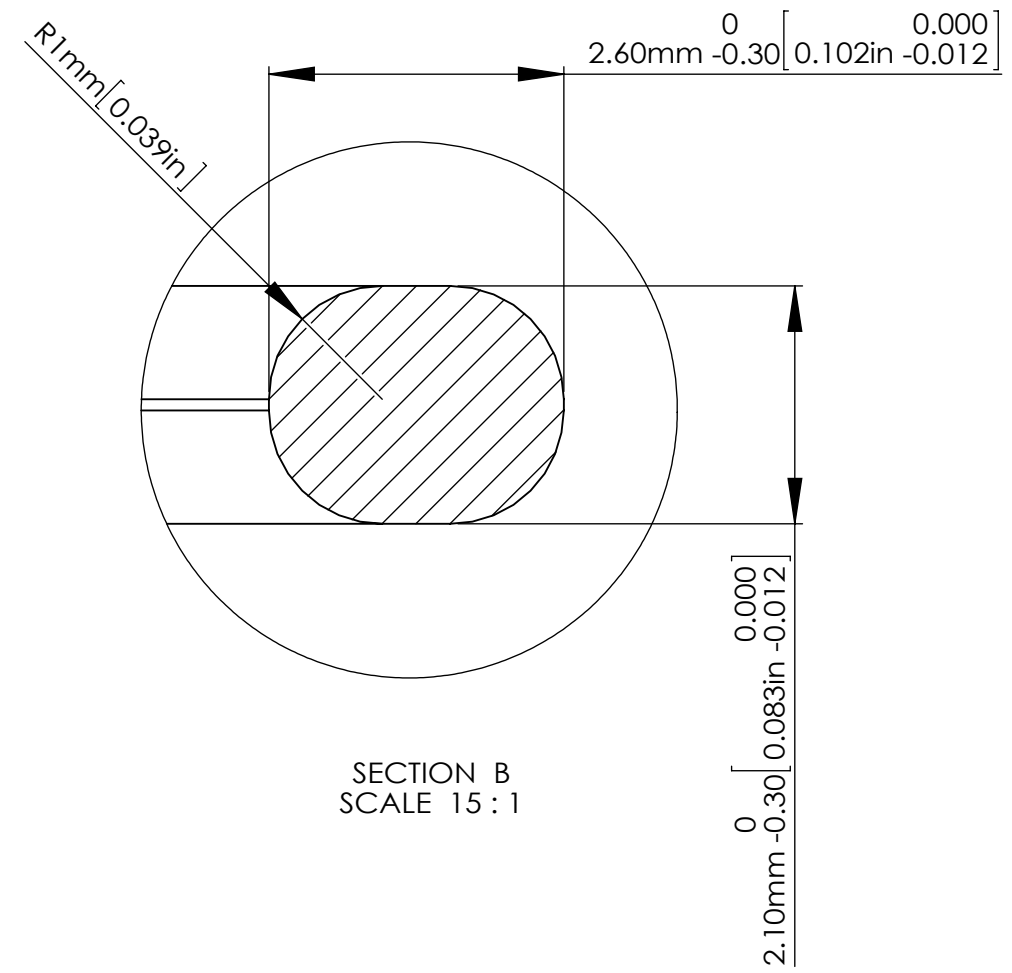

M3.5X6mm TAPPING SCREWS
 (NOT SUPPLIED).

EIGHT(8)M4X25 mm
 PAN HEAD SCREWS.

SECTION B-B
 SCALE 1 : 3

SECTION A-A
 SCALE 1 : 3

ASSEMBLY

SECTION C
 SCALE 3 : 1

According to ISO 2768-m	
Measuring DIM=L	Tolerances
0.5<L<=3.0mm	±0.1mm
3.0<L<=6.0 mm	±0.1mm
6.0<L<=30.0 mm	±0.2mm
30.0<L<=120.0 mm	±0.3mm
120.0<L<=400.0 mm	±0.5mm
400.0<L<=1000.0 mm	±0.8mm

SECTION B
SCALE 15:1

According to ISO 2768-m	
Measuring DIM=L	Tolerances
0.5<L<=3.0mm	±0.1mm
3.0<L<=6.0 mm	±0.1mm
6.0<L<=30.0 mm	±0.2mm
30.0<L<=120.0 mm	±0.3mm
120.0<L<=400.0 mm	±0.5mm
400.0<L<=1000.0 mm	±0.8mm