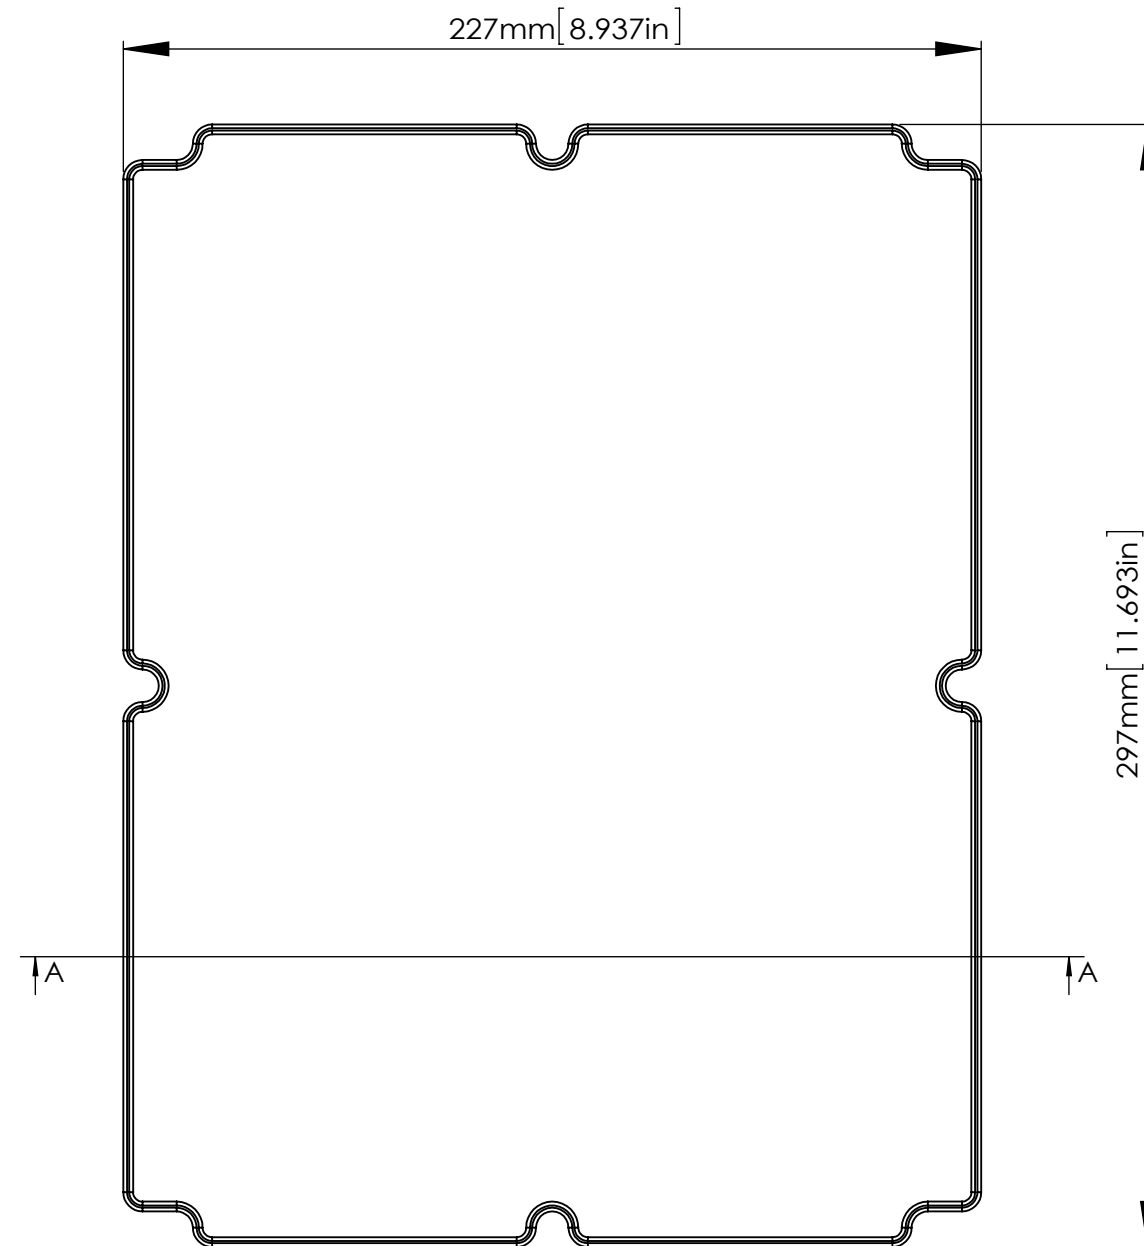

M3.5X6mm TAPPING SCREWS
 (NOT SUPPLIED).

EIGHT(8)M4X25 mm
 PAN HEAD SCREWS.

SECTION B-B
 SCALE 1 : 3

SECTION A-A
 SCALE 1 : 3

ASSEMBLY

SECTION C
 SCALE 3 : 1

According to ISO 2768-m	
Measuring DIM=L	Tolerances
0.5<L<=3.0mm	±0.1mm
3.0<L<=6.0 mm	±0.1mm
6.0<L<=30.0 mm	±0.2mm
30.0<L<=120.0 mm	±0.3mm
120.0<L<=400.0 mm	±0.5mm
400.0<L<=1000.0 mm	±0.8mm

宣又實業有限公司
 GAINTA INDUSTRIES LTD.

繪圖 DRA'D BY
 JACKY

日期 DATE
 2020/02/20

材質 MATE.
 PC/ABS

圖名TITLE:
 P20385-IP68/A30312-IP68

圖號DWG NO:

版次REVISED:
 A

SECTION A-A

SECTION B
SCALE 15:1

According to ISO 2768-m	
Measuring DIM=L	Tolerances
0.5<L<=3.0mm	±0.1mm
3.0<L<=6.0 mm	±0.1mm
6.0<L<=30.0 mm	±0.2mm
30.0<L<=120.0 mm	±0.3mm
120.0<L<=400.0 mm	±0.5mm
400.0<L<=1000.0 mm	±0.8mm