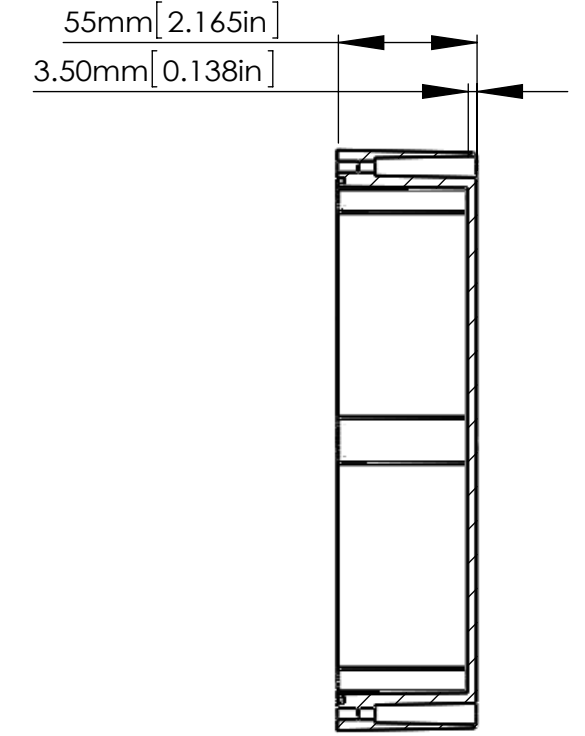

M3.5X6mm TAPPING SCREWS
 (NOT SUPPLIED).

EIGHT(8)M4X25 mm
 PAN HEAD SCREWS.

SECTION B-B
 SCALE 1 : 3

SECTION A-A
 SCALE 1 : 3

ASSEMBLY

SECTION C
 SCALE 3 : 1

According to ISO 2768-m	
Measuring DIM=L	Tolerances
0.5<L<=3.0mm	±0.1mm
3.0<L<=6.0 mm	±0.1mm
6.0<L<=30.0 mm	±0.2mm
30.0<L<=120.0 mm	±0.3mm
120.0<L<=400.0 mm	±0.5mm
400.0<L<=1000.0 mm	±0.8mm

宣又實業有限公司
 GAINTA INDUSTRIES LTD.

繪圖 DRA'D BY
 JACKY

日期 DATE
 2020/02/20

材質 MATE.
 PC/ABS

圖名TITLE:
 P20385-IP68/A30312-IP68

圖號DWG NO:

版次REVISED:
 A

SECTION A-A

SECTION B
SCALE 15:1

According to ISO 2768-m	
Measuring DIM=L	Tolerances
0.5<L<=3.0mm	±0.1mm
3.0<L<=6.0 mm	±0.1mm
6.0<L<=30.0 mm	±0.2mm
30.0<L<=120.0 mm	±0.3mm
120.0<L<=400.0 mm	±0.5mm
400.0<L<=1000.0 mm	±0.8mm