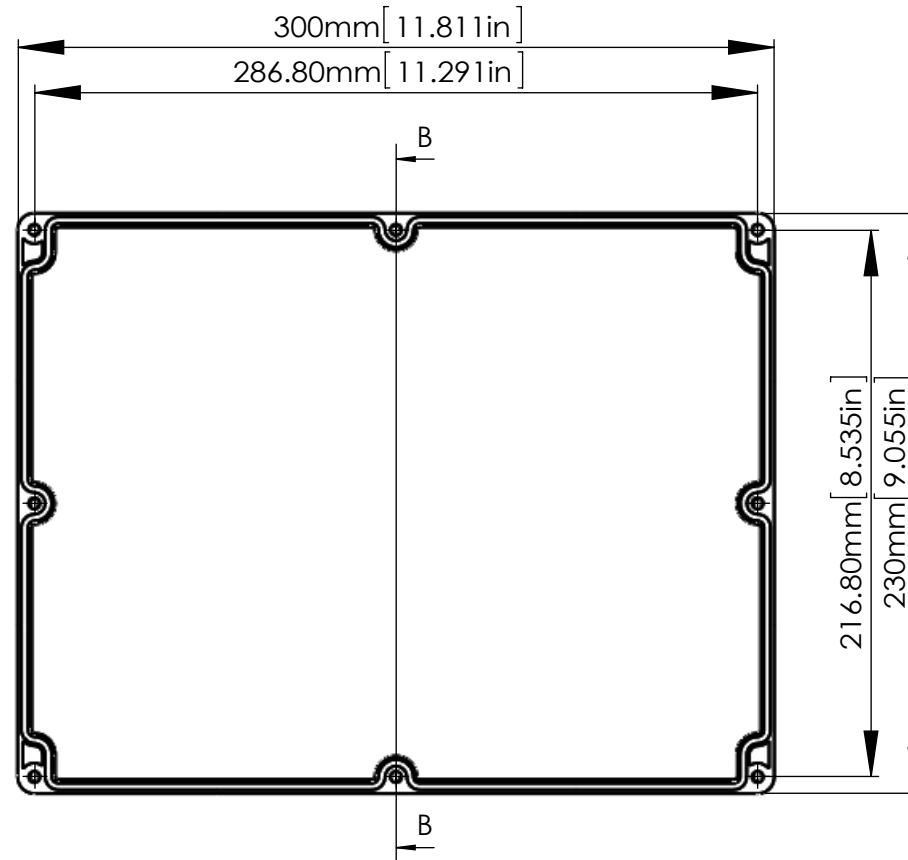

M3.5X6mm TAPPING SCREWS
 (NOT SUPPLIED).

EIGHT(8)M4X25 mm
 PAN HEAD SCREWS.

SECTION B-B
 SCALE 1 : 3

SECTION A-A
 SCALE 1 : 3

ASSEMBLY

SECTION C
 SCALE 3 : 1

According to ISO 2768-m	
Measuring DIM=L	Tolerances
0.5<L<=3.0mm	±0.1mm
3.0<L<=6.0 mm	±0.1mm
6.0<L<=30.0 mm	±0.2mm
30.0<L<=120.0 mm	±0.3mm
120.0<L<=400.0 mm	±0.5mm
400.0<L<=1000.0 mm	±0.8mm

宣又實業有限公司
 GAINTA INDUSTRIES LTD.

繪圖 DRA'D BY
 JACKY

日期 DATE
 2020/02/20

材質 MATE.
 PC/ABS

圖名TITLE:
 P20385-IP68/A30312-IP68

圖號DWG NO:

版次REVISED:
 A

SECTION A-A

SECTION B
SCALE 15:1

According to ISO 2768-m	
Measuring DIM=L	Tolerances
0.5<L<=3.0mm	±0.1mm
3.0<L<=6.0 mm	±0.1mm
6.0<L<=30.0 mm	±0.2mm
30.0<L<=120.0 mm	±0.3mm
120.0<L<=400.0 mm	±0.5mm
400.0<L<=1000.0 mm	±0.8mm