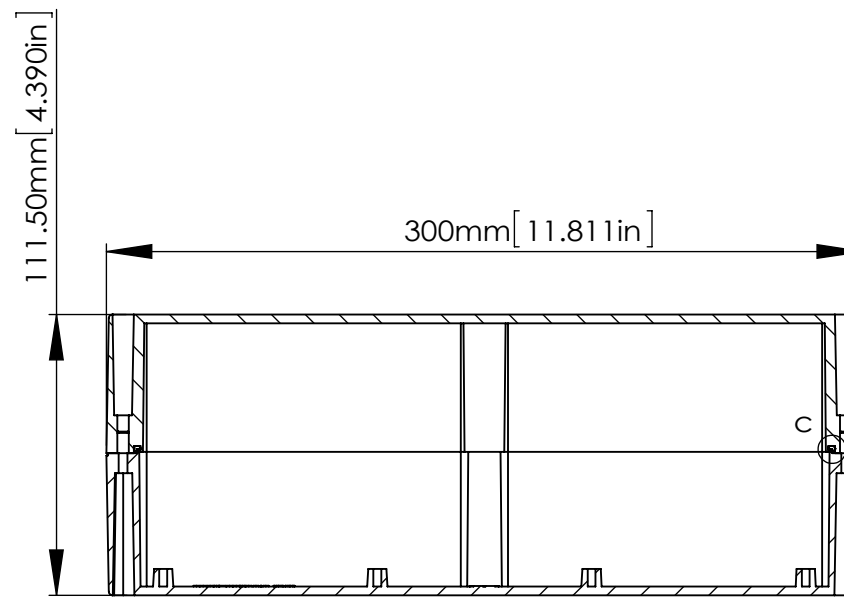

M3.5X6mm TAPPING SCREWS
 (NOT SUPPLIED).

EIGHT(8)M4X25 mm
 PAN HEAD SCREWS.

SECTION B-B
 SCALE 1 : 3

SECTION A-A
 SCALE 1 : 3

ASSEMBLY

SECTION C
 SCALE 3 : 1

According to ISO 2768-m	
Measuring DIM=L	Tolerances
0.5<L<=3.0mm	±0.1mm
3.0<L<=6.0 mm	±0.1mm
6.0<L<=30.0 mm	±0.2mm
30.0<L<=120.0 mm	±0.3mm
120.0<L<=400.0 mm	±0.5mm
400.0<L<=1000.0 mm	±0.8mm

SECTION B
SCALE 15:1

According to ISO 2768-m	
Measuring DIM=L	Tolerances
0.5<L<=3.0mm	±0.1mm
3.0<L<=6.0 mm	±0.1mm
6.0<L<=30.0 mm	±0.2mm
30.0<L<=120.0 mm	±0.3mm
120.0<L<=400.0 mm	±0.5mm
400.0<L<=1000.0 mm	±0.8mm