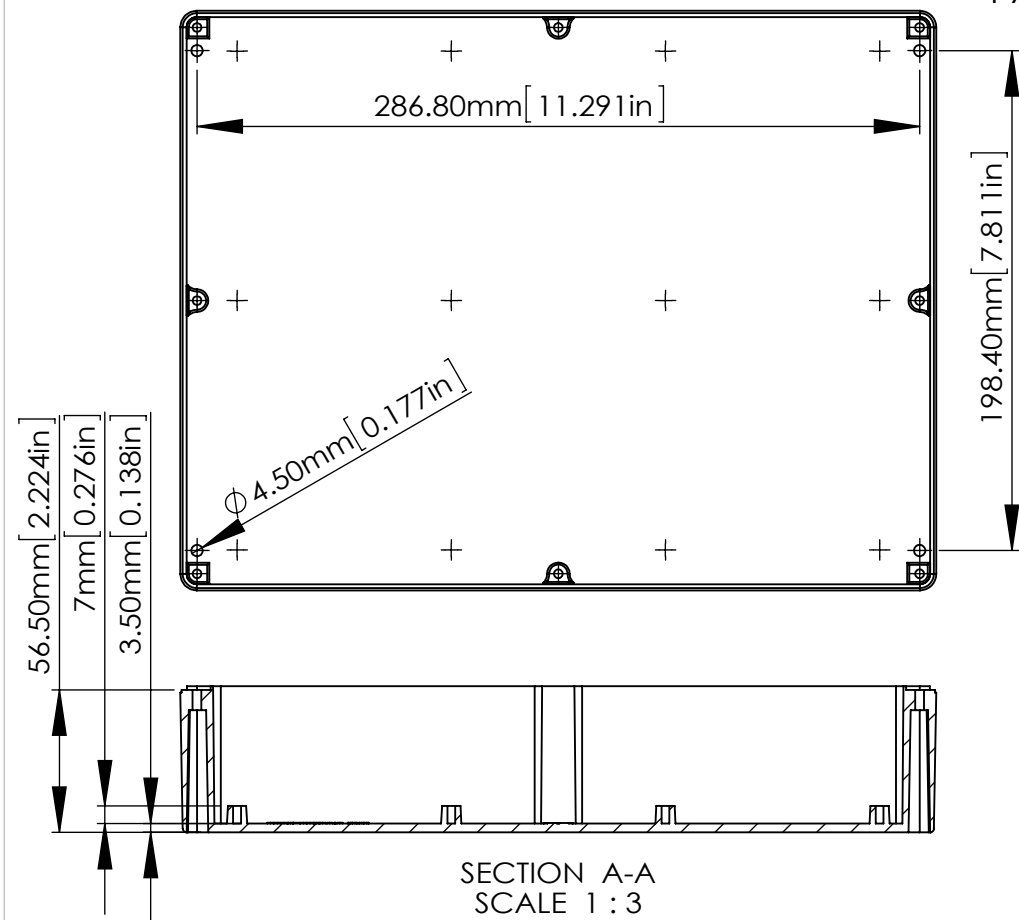

M3.5X6mm TAPPING SCREWS
 (NOT SUPPLIED).

EIGHT(8)M4X25 mm
 PAN HEAD SCREWS.

SECTION B-B
 SCALE 1 : 3

SECTION A-A
 SCALE 1 : 3

ASSEMBLY

SECTION C
 SCALE 3 : 1

According to ISO 2768-m	
Measuring DIM=L	Tolerances
0.5<L<=3.0mm	±0.1mm
3.0<L<=6.0 mm	±0.1mm
6.0<L<=30.0 mm	±0.2mm
30.0<L<=120.0 mm	±0.3mm
120.0<L<=400.0 mm	±0.5mm
400.0<L<=1000.0 mm	±0.8mm

SECTION B
SCALE 15:1

According to ISO 2768-m	
Measuring DIM=L	Tolerances
0.5<L<=3.0mm	±0.1mm
3.0<L<=6.0 mm	±0.1mm
6.0<L<=30.0 mm	±0.2mm
30.0<L<=120.0 mm	±0.3mm
120.0<L<=400.0 mm	±0.5mm
400.0<L<=1000.0 mm	±0.8mm