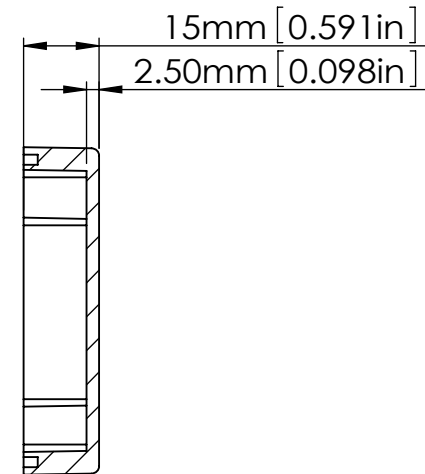

M3X4mm SELF-TAPPING SCREWS  
(NOT SUPPLIED).

Four(4) M4X20mm  
PAN HEAD SCREWS.

SECTION B-B  
SCALE 2 : 3

HOLES(4) ARE DESIGNED FOR M4 PAN HEAD  
SCREWS(NOT SUPPLIED).

SECTION A-A  
SCALE 2 : 3

SECTION C  
SCALE 3 : 1

ASSEMBLY

According to ISO 2768-m	
Measuring DIM=L	Tolerances
0.5<L<=3.0mm	±0.1mm
3.0<L<=6.0 mm	±0.1mm
6.0<L<=30.0 mm	±0.2mm
30.0<L<=120.0 mm	±0.3mm
120.0<L<=400.0 mm	±0.5mm
400.0<L<=1000.0 mm	±0.8mm

宣又實業有限公司  
GAINTA INDUSTRIES LTD.

繪圖 DRA'D BY  
JACKY

日期 DATE  
2020/03/10

材質 MATE.  
PC/ABS

圖名TITLE:  
P203MF-IP68/A304MF-IP68

圖號DWG NO:

版次REVISID:  
A

SECTION A-A  
SCALE 1:1

SECTION B  
SCALE 15:1

According to ISO 2768-m	
Measuring DIM=L	Tolerances
0.5<L<=3.0mm	±0.1mm
3.0<L<=6.0 mm	±0.1mm
6.0<L<=30.0 mm	±0.2mm
30.0<L<=120.0 mm	±0.3mm
120.0<L<=400.0 mm	±0.5mm
400.0<L<=1000.0 mm	±0.8mm

宣又實業有限公司  
GAINTA INDUSTRIES LTD.