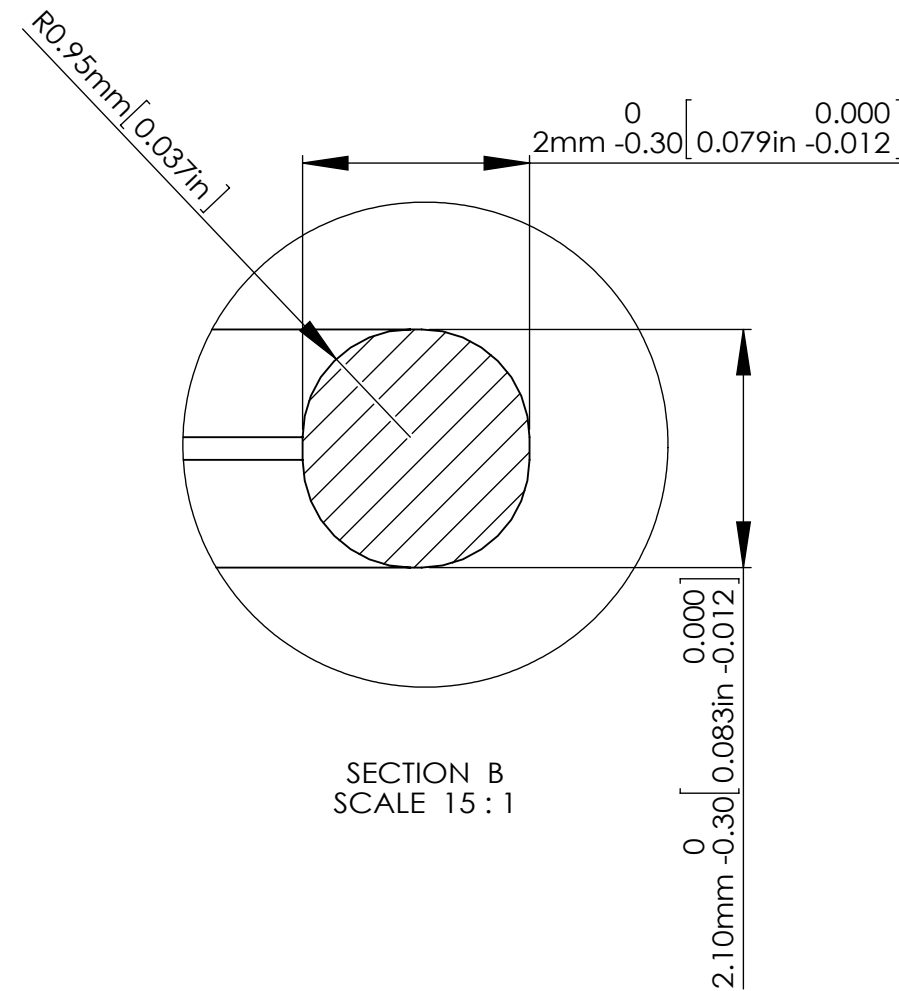

M3X4mm SELF-TAPPING SCREWS  
(NOT SUPPLIED).

Four(4) M4X20mm  
PAN HEAD SCREWS.

SECTION B-B  
SCALE 2 : 3

HOLES(4) ARE DESIGNED FOR M4 PAN HEAD  
SCREWS(NOT SUPPLIED).

SECTION A-A  
SCALE 2 : 3

SECTION C  
SCALE 3 : 1

ASSEMBLY

According to ISO 2768-m	
Measuring DIM=L	Tolerances
0.5<L<=3.0mm	±0.1mm
3.0<L<=6.0 mm	±0.1mm
6.0<L<=30.0 mm	±0.2mm
30.0<L<=120.0 mm	±0.3mm
120.0<L<=400.0 mm	±0.5mm
400.0<L<=1000.0 mm	±0.8mm

宣又實業有限公司  
GAINTA INDUSTRIES LTD.

繪圖 DRA'D BY  
JACKY

日期 DATE  
2020/03/10

材質 MATE.  
PC/ABS

圖名TITLE:  
P203MF-IP68/A304MF-IP68

圖號DWG NO:

版次REVISID:  
A

SECTION A-A  
SCALE 1:1

SECTION B  
SCALE 15:1

According to ISO 2768-m	
Measuring DIM=L	Tolerances
0.5<L<=3.0mm	±0.1mm
3.0<L<=6.0 mm	±0.1mm
6.0<L<=30.0 mm	±0.2mm
30.0<L<=120.0 mm	±0.3mm
120.0<L<=400.0 mm	±0.5mm
400.0<L<=1000.0 mm	±0.8mm

宣又實業有限公司  
GAINTA INDUSTRIES LTD.