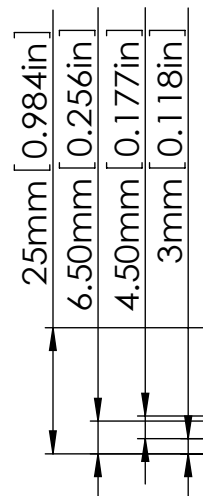

M3X4mm SELF-TAPPING SCREWS  
(NOT SUPPLIED).

Four(4) M4X20mm  
PAN HEAD SCREWS.

SECTION B-B  
SCALE 2 : 3

HOLES(4) ARE DESIGNED FOR M4 PAN HEAD  
SCREWS(NOT SUPPLIED).

SECTION A-A  
SCALE 2 : 3

SECTION C  
SCALE 3 : 1

ASSEMBLY

According to ISO 2768-m	
Measuring DIM=L	Tolerances
0.5<L<=3.0mm	±0.1mm
3.0<L<=6.0 mm	±0.1mm
6.0<L<=30.0 mm	±0.2mm
30.0<L<=120.0 mm	±0.3mm
120.0<L<=400.0 mm	±0.5mm
400.0<L<=1000.0 mm	±0.8mm

宣又實業有限公司  
GAINTA INDUSTRIES LTD.

繪圖 DRA'D BY  
JACKY

日期 DATE  
2020/03/10

材質 MATE.  
PC/ABS

圖名TITLE:  
P203MF-IP68/A304MF-IP68

圖號DWG NO:

版次REVISID:  
A

SECTION A-A  
SCALE 1:1

SECTION B  
SCALE 15:1

According to ISO 2768-m	
Measuring DIM=L	Tolerances
0.5<L<=3.0mm	±0.1mm
3.0<L<=6.0 mm	±0.1mm
6.0<L<=30.0 mm	±0.2mm
30.0<L<=120.0 mm	±0.3mm
120.0<L<=400.0 mm	±0.5mm
400.0<L<=1000.0 mm	±0.8mm

宣又實業有限公司  
GAINTA INDUSTRIES LTD.