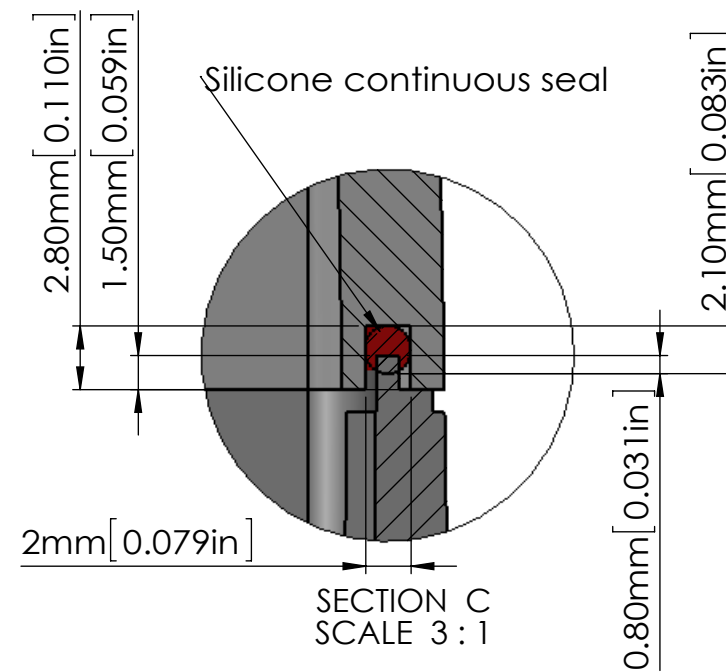

M3X4mm SELF-TAPPING SCREWS  
(NOT SUPPLIED).

Four(4) M4X20mm  
PAN HEAD SCREWS.

SECTION B-B  
SCALE 2 : 3

HOLES(4) ARE DESIGNED FOR M4 PAN HEAD  
SCREWS(NOT SUPPLIED).

SECTION A-A  
SCALE 2 : 3

SECTION C  
SCALE 3 : 1

ASSEMBLY

According to ISO 2768-m	
Measuring DIM=L	Tolerances
0.5<L<=3.0mm	±0.1mm
3.0<L<=6.0 mm	±0.1mm
6.0<L<=30.0 mm	±0.2mm
30.0<L<=120.0 mm	±0.3mm
120.0<L<=400.0 mm	±0.5mm
400.0<L<=1000.0 mm	±0.8mm

宣又實業有限公司  
GAINTA INDUSTRIES LTD.

繪圖 DRA'D BY  
JACKY

日期 DATE  
2020/03/10

材質 MATE.  
PC/ABS

圖名TITLE:  
P203MF-IP68/A304MF-IP68

圖號DWG NO:

版次REVISID:  
A

SECTION A-A  
SCALE 1:1

SECTION B  
SCALE 15:1

According to ISO 2768-m	
Measuring DIM=L	Tolerances
0.5<L<=3.0mm	±0.1mm
3.0<L<=6.0 mm	±0.1mm
6.0<L<=30.0 mm	±0.2mm
30.0<L<=120.0 mm	±0.3mm
120.0<L<=400.0 mm	±0.5mm
400.0<L<=1000.0 mm	±0.8mm

宣又實業有限公司  
GAINTA INDUSTRIES LTD.