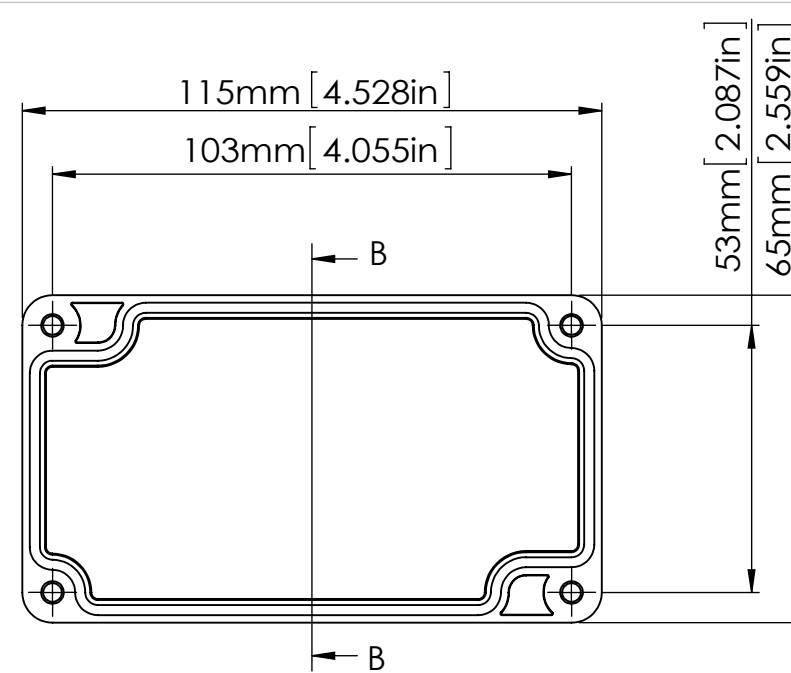

M3X4mm SELF-TAPPING SCREWS  
(NOT SUPPLIED).

Four(4) M4X20mm  
PAN HEAD SCREWS.

SECTION B-B  
SCALE 2 : 3

HOLES(4) ARE DESIGNED FOR M4 PAN HEAD  
SCREWS(NOT SUPPLIED).

SECTION A-A  
SCALE 2 : 3

SECTION C  
SCALE 3 : 1

ASSEMBLY

According to ISO 2768-m	
Measuring DIM=L	Tolerances
0.5<L<=3.0mm	±0.1mm
3.0<L<=6.0 mm	±0.1mm
6.0<L<=30.0 mm	±0.2mm
30.0<L<=120.0 mm	±0.3mm
120.0<L<=400.0 mm	±0.5mm
400.0<L<=1000.0 mm	±0.8mm

宣又實業有限公司  
GAINTA INDUSTRIES LTD.

繪圖 DRA'D BY  
JACKY

日期 DATE  
2020/03/10

材質 MATE.  
PC/ABS

圖名TITLE:  
P203MF-IP68/A304MF-IP68

圖號DWG NO:

版次REVISID:  
A

SECTION A-A  
SCALE 1:1

SECTION B  
SCALE 15:1

According to ISO 2768-m	
Measuring DIM=L	Tolerances
0.5<L<=3.0mm	±0.1mm
3.0<L<=6.0 mm	±0.1mm
6.0<L<=30.0 mm	±0.2mm
30.0<L<=120.0 mm	±0.3mm
120.0<L<=400.0 mm	±0.5mm
400.0<L<=1000.0 mm	±0.8mm

宣又實業有限公司  
GAINTA INDUSTRIES LTD.