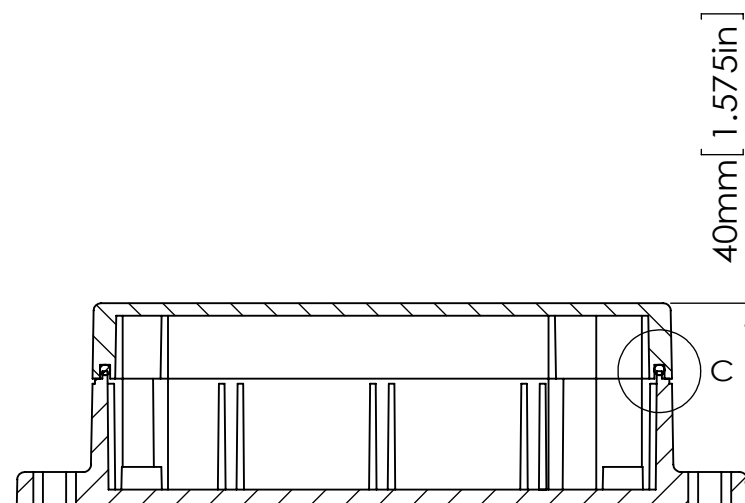

M3X4mm SELF-TAPPING SCREWS  
(NOT SUPPLIED).

Four(4) M4X20mm  
PAN HEAD SCREWS.

SECTION B-B  
SCALE 2 : 3

HOLES(4) ARE DESIGNED FOR M4 PAN HEAD  
SCREWS(NOT SUPPLIED).

SECTION A-A  
SCALE 2 : 3

SECTION C  
SCALE 3 : 1

ASSEMBLY

According to ISO 2768-m	
Measuring DIM=L	Tolerances
0.5<L<=3.0mm	±0.1mm
3.0<L<=6.0 mm	±0.1mm
6.0<L<=30.0 mm	±0.2mm
30.0<L<=120.0 mm	±0.3mm
120.0<L<=400.0 mm	±0.5mm
400.0<L<=1000.0 mm	±0.8mm

宣又實業有限公司  
GAINTA INDUSTRIES LTD.