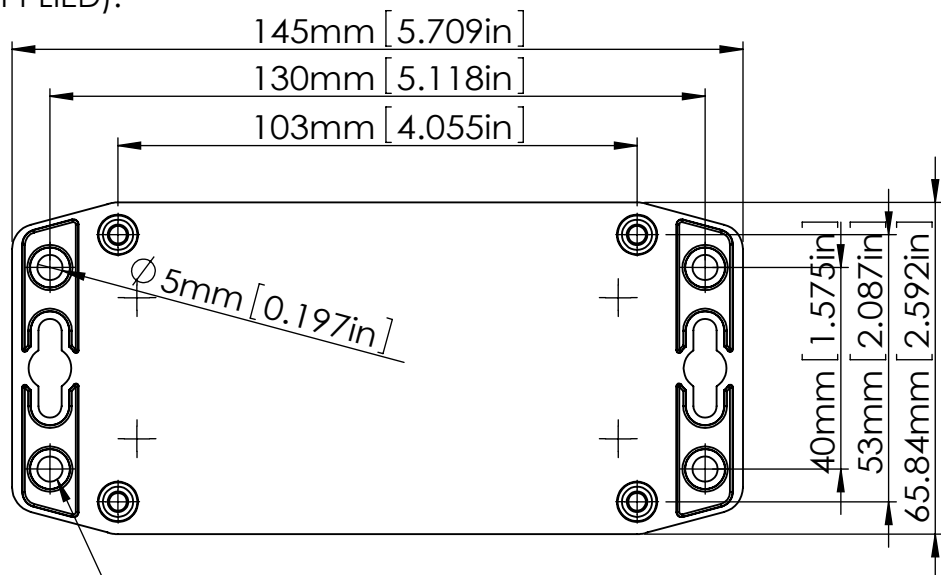

M3X4mm SELF-TAPPING SCREWS  
(NOT SUPPLIED).

Four(4) M4X20mm  
PAN HEAD SCREWS.

SECTION B-B  
SCALE 2 : 3

HOLES(4) ARE DESIGNED FOR M4 PAN HEAD  
SCREWS(NOT SUPPLIED).

SECTION A-A  
SCALE 2 : 3

SECTION C  
SCALE 3 : 1

ASSEMBLY

According to ISO 2768-m	
Measuring DIM=L	Tolerances
0.5<L<=3.0mm	±0.1mm
3.0<L<=6.0 mm	±0.1mm
6.0<L<=30.0 mm	±0.2mm
30.0<L<=120.0 mm	±0.3mm
120.0<L<=400.0 mm	±0.5mm
400.0<L<=1000.0 mm	±0.8mm

宣又實業有限公司  
GAINTA INDUSTRIES LTD.

繪圖 DRA'D BY  
JACKY

日期 DATE  
2020/03/10

材質 MATE.  
PC/ABS

圖名TITLE:  
P203MF-IP68/A304MF-IP68

圖號DWG NO:

版次REVISID:  
A

SECTION A-A  
SCALE 1:1

SECTION B  
SCALE 15:1

According to ISO 2768-m	
Measuring DIM=L	Tolerances
0.5<L<=3.0mm	±0.1mm
3.0<L<=6.0 mm	±0.1mm
6.0<L<=30.0 mm	±0.2mm
30.0<L<=120.0 mm	±0.3mm
120.0<L<=400.0 mm	±0.5mm
400.0<L<=1000.0 mm	±0.8mm

宣又實業有限公司  
GAINTA INDUSTRIES LTD.