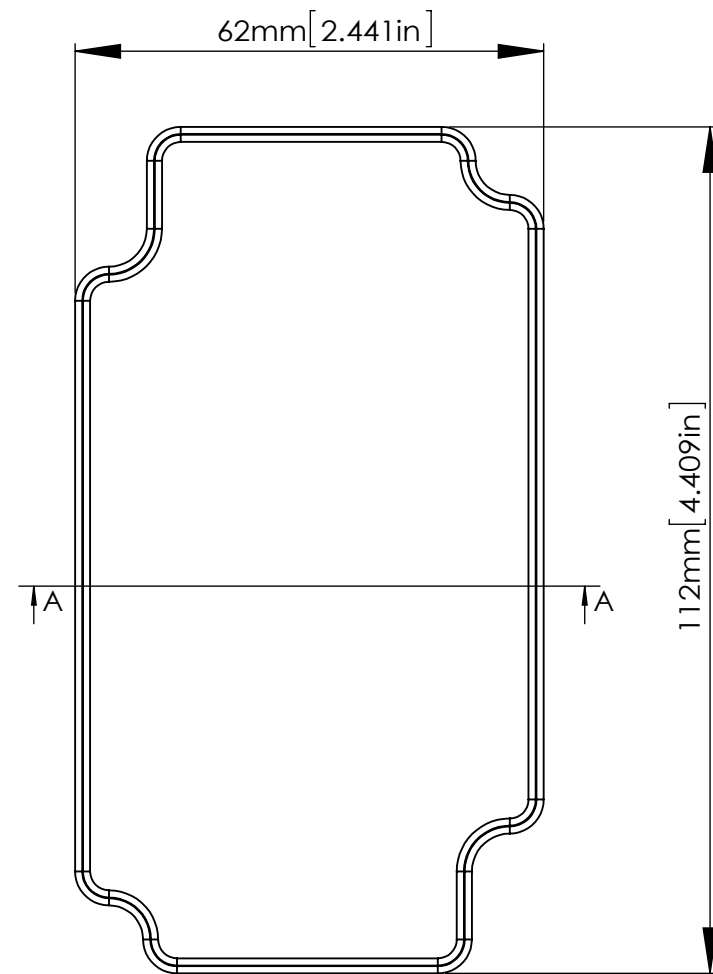

M3X4mm SELF-TAPPING SCREWS  
(NOT SUPPLIED).

Four(4) M4X20mm  
PAN HEAD SCREWS.

SECTION B-B  
SCALE 2 : 3

HOLES(4) ARE DESIGNED FOR M4 PAN HEAD  
SCREWS(NOT SUPPLIED).

SECTION A-A  
SCALE 2 : 3

SECTION C  
SCALE 3 : 1

ASSEMBLY

According to ISO 2768-m	
Measuring DIM=L	Tolerances
0.5<L<=3.0mm	±0.1mm
3.0<L<=6.0 mm	±0.1mm
6.0<L<=30.0 mm	±0.2mm
30.0<L<=120.0 mm	±0.3mm
120.0<L<=400.0 mm	±0.5mm
400.0<L<=1000.0 mm	±0.8mm

宣又實業有限公司  
GAINTA INDUSTRIES LTD.

繪圖 DRA'D BY  
JACKY

日期 DATE  
2020/03/10

材質 MATE.  
PC/ABS

圖名TITLE:  
P203MF-IP68/A304MF-IP68

圖號DWG NO:

版次REVISID:  
A

SECTION A-A  
SCALE 1:1

SECTION B  
SCALE 15:1

According to ISO 2768-m	
Measuring DIM=L	Tolerances
0.5<L<=3.0mm	±0.1mm
3.0<L<=6.0 mm	±0.1mm
6.0<L<=30.0 mm	±0.2mm
30.0<L<=120.0 mm	±0.3mm
120.0<L<=400.0 mm	±0.5mm
400.0<L<=1000.0 mm	±0.8mm

宣又實業有限公司  
GAINTA INDUSTRIES LTD.