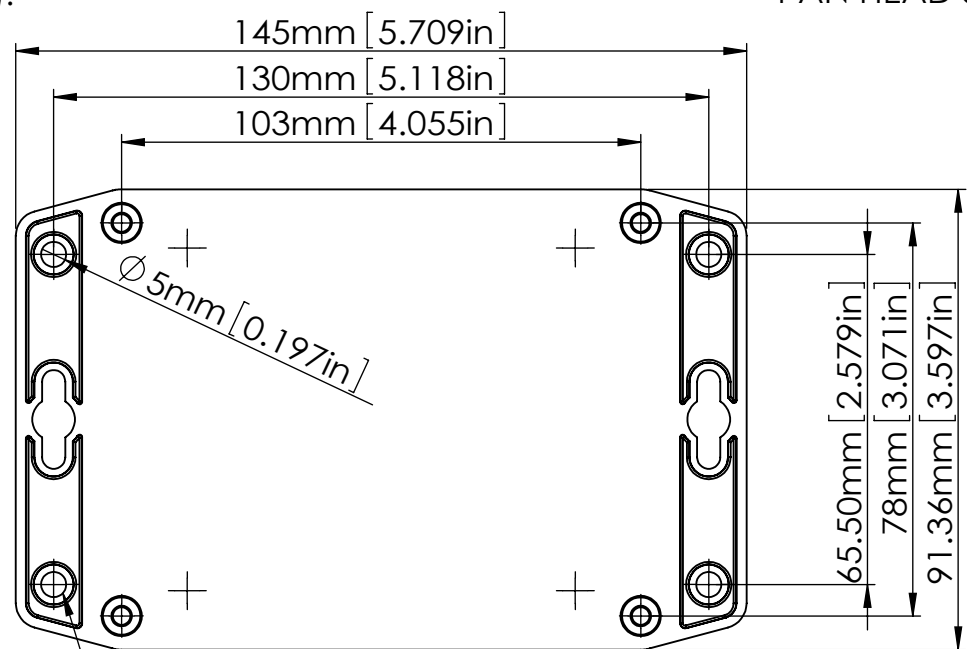

M3X4mm SELF-TAPPING SCREWS (NOT SUPPLIED).

FOUR (4) M4X20mm PAN HEAD SCREWS.

SECTION B-B
SCALE 2 : 3

HOLES (4) ARE DESIGNED FOR M4 PAN HEAD SCREWS (NOT SUPPLIED).

- 40mm [1.575in]
- 6.50mm [0.256in]
- 4mm [0.157in]
- 3mm [0.118in]

SECTION C
SCALE 3 : 1

ASSEMBLY

SECTION A-A
SCALE 2 : 3

According to ISO 2768-m	
Measuring DIM=L	Tolerances
0.5<L<=3.0mm	±0.1mm
3.0<L<=6.0 mm	±0.1mm
6.0<L<=30.0 mm	±0.2mm
30.0<L<=120.0 mm	±0.3mm
120.0<L<=400.0 mm	±0.5mm
400.0<L<=1000.0 mm	±0.8mm

SECTION B
SCALE 15 : 1

According to ISO 2768-m	
Measuring DIM=L	Tolerances
0.5<L<=3.0mm	±0.1mm
3.0<L<=6.0 mm	±0.1mm
6.0<L<=30.0 mm	±0.2mm
30.0<L<=120.0 mm	±0.3mm
120.0<L<=400.0 mm	±0.5mm
400.0<L<=1000.0 mm	±0.8mm