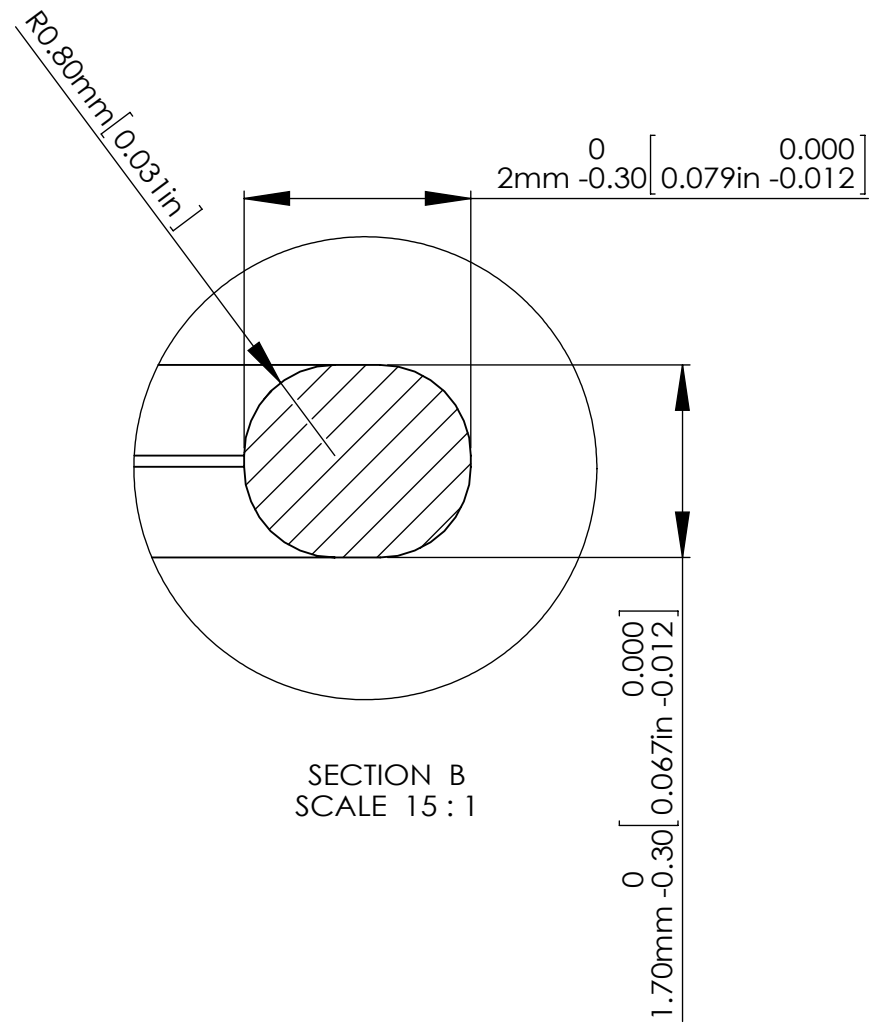

M3X4mm SELF-TAPPING SCREWS (NOT SUPPLIED).

FOUR (4) M4X20mm PAN HEAD SCREWS.

SECTION B-B
SCALE 2 : 3

HOLES (4) ARE DESIGNED FOR M4 PAN HEAD SCREWS (NOT SUPPLIED).

- 40mm [1.575in]
- 6.50mm [0.256in]
- 4mm [0.157in]
- 3mm [0.118in]

SECTION C
SCALE 3 : 1

ASSEMBLY

SECTION A-A
SCALE 2 : 3

According to ISO 2768-m	
Measuring DIM=L	Tolerances
0.5<L<=3.0mm	±0.1mm
3.0<L<=6.0 mm	±0.1mm
6.0<L<=30.0 mm	±0.2mm
30.0<L<=120.0 mm	±0.3mm
120.0<L<=400.0 mm	±0.5mm
400.0<L<=1000.0 mm	±0.8mm

MATE.

PC/ABS

圖名TITLE:

P212MF-IP68/A311MF-IP68

圖號DWG NO:

版次REVISID:

A

SECTION A-A
SCALE 1 : 1

SECTION B
SCALE 15 : 1

According to ISO 2768-m	
Measuring DIM=L	Tolerances
0.5<L<=3.0mm	±0.1mm
3.0<L<=6.0 mm	±0.1mm
6.0<L<=30.0 mm	±0.2mm
30.0<L<=120.0 mm	±0.3mm
120.0<L<=400.0 mm	±0.5mm
400.0<L<=1000.0 mm	±0.8mm