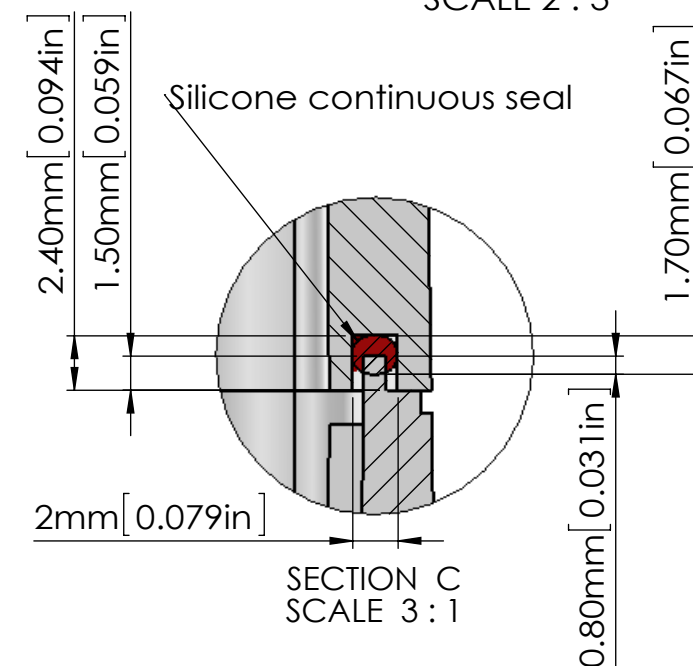

M3X4mm SELF-TAPPING SCREWS (NOT SUPPLIED).

FOUR (4) M4X20mm PAN HEAD SCREWS.

SECTION B-B
SCALE 2 : 3

HOLES (4) ARE DESIGNED FOR M4 PAN HEAD SCREWS (NOT SUPPLIED).

- 40mm [1.575in]
- 6.50mm [0.256in]
- 4mm [0.157in]
- 3mm [0.118in]

SECTION C
SCALE 3 : 1

ASSEMBLY

SECTION A-A
SCALE 2 : 3

According to ISO 2768-m	
Measuring DIM=L	Tolerances
0.5<L<=3.0mm	±0.1mm
3.0<L<=6.0 mm	±0.1mm
6.0<L<=30.0 mm	±0.2mm
30.0<L<=120.0 mm	±0.3mm
120.0<L<=400.0 mm	±0.5mm
400.0<L<=1000.0 mm	±0.8mm

SECTION B
SCALE 15 : 1

According to ISO 2768-m	
Measuring DIM=L	Tolerances
0.5<L<=3.0mm	±0.1mm
3.0<L<=6.0 mm	±0.1mm
6.0<L<=30.0 mm	±0.2mm
30.0<L<=120.0 mm	±0.3mm
120.0<L<=400.0 mm	±0.5mm
400.0<L<=1000.0 mm	±0.8mm