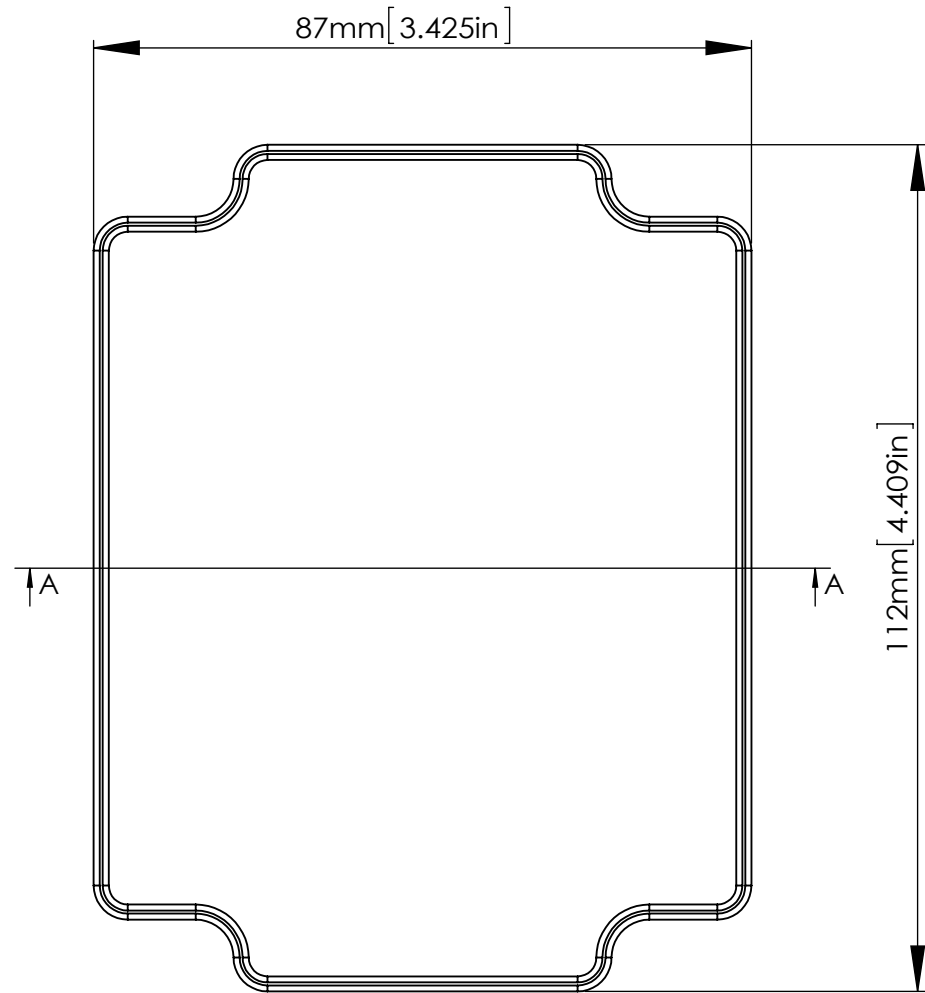

M3X4mm SELF-TAPPING SCREWS (NOT SUPPLIED).

FOUR (4) M4X20mm PAN HEAD SCREWS.

SECTION B-B
SCALE 2 : 3

HOLES (4) ARE DESIGNED FOR M4 PAN HEAD SCREWS (NOT SUPPLIED).

- 40mm [1.575in]
- 6.50mm [0.256in]
- 4mm [0.157in]
- 3mm [0.118in]

SECTION C
SCALE 3 : 1

ASSEMBLY

SECTION A-A
SCALE 2 : 3

According to ISO 2768-m	
Measuring DIM=L	Tolerances
0.5<L<=3.0mm	±0.1mm
3.0<L<=6.0 mm	±0.1mm
6.0<L<=30.0 mm	±0.2mm
30.0<L<=120.0 mm	±0.3mm
120.0<L<=400.0 mm	±0.5mm
400.0<L<=1000.0 mm	±0.8mm

MATE.

PC/ABS

圖名TITLE:

P212MF-IP68/A311MF-IP68

圖號DWG NO:

版次REVISID:

A

SECTION A-A
SCALE 1 : 1

SECTION B
SCALE 15 : 1

According to ISO 2768-m	
Measuring DIM=L	Tolerances
0.5<L<=3.0mm	±0.1mm
3.0<L<=6.0 mm	±0.1mm
6.0<L<=30.0 mm	±0.2mm
30.0<L<=120.0 mm	±0.3mm
120.0<L<=400.0 mm	±0.5mm
400.0<L<=1000.0 mm	±0.8mm