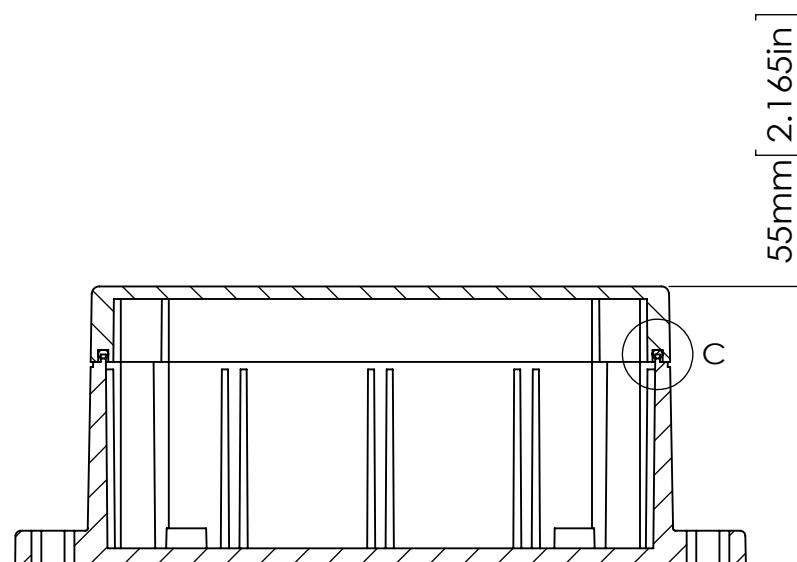

M3X4mm SELF-TAPPING SCREWS (NOT SUPPLIED).

FOUR (4) M4X20mm PAN HEAD SCREWS.

SECTION B-B
SCALE 2 : 3

HOLES (4) ARE DESIGNED FOR M4 PAN HEAD SCREWS (NOT SUPPLIED).

- 40mm [1.575in]
- 6.50mm [0.256in]
- 4mm [0.157in]
- 3mm [0.118in]

SECTION C
SCALE 3 : 1

ASSEMBLY

SECTION A-A
SCALE 2 : 3

According to ISO 2768-m	
Measuring DIM=L	Tolerances
0.5<L<=3.0mm	±0.1mm
3.0<L<=6.0 mm	±0.1mm
6.0<L<=30.0 mm	±0.2mm
30.0<L<=120.0 mm	±0.3mm
120.0<L<=400.0 mm	±0.5mm
400.0<L<=1000.0 mm	±0.8mm