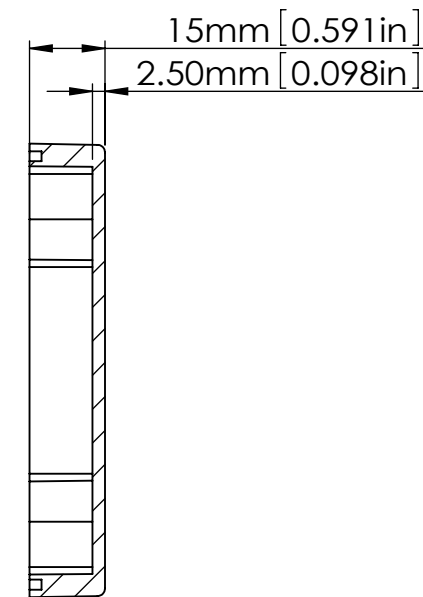

M3X4mm SELF-TAPPING SCREWS (NOT SUPPLIED).

FOUR (4) M4X20mm PAN HEAD SCREWS.

SECTION B-B
SCALE 2 : 3

HOLES (4) ARE DESIGNED FOR M4 PAN HEAD SCREWS (NOT SUPPLIED).

- 40mm [1.575in]
- 6.50mm [0.256in]
- 4mm [0.157in]
- 3mm [0.118in]

SECTION C
SCALE 3 : 1

ASSEMBLY

SECTION A-A
SCALE 2 : 3

According to ISO 2768-m	
Measuring DIM=L	Tolerances
0.5<L<=3.0mm	±0.1mm
3.0<L<=6.0 mm	±0.1mm
6.0<L<=30.0 mm	±0.2mm
30.0<L<=120.0 mm	±0.3mm
120.0<L<=400.0 mm	±0.5mm
400.0<L<=1000.0 mm	±0.8mm

SECTION B
SCALE 15 : 1

According to ISO 2768-m	
Measuring DIM=L	Tolerances
0.5<L<=3.0mm	±0.1mm
3.0<L<=6.0 mm	±0.1mm
6.0<L<=30.0 mm	±0.2mm
30.0<L<=120.0 mm	±0.3mm
120.0<L<=400.0 mm	±0.5mm
400.0<L<=1000.0 mm	±0.8mm