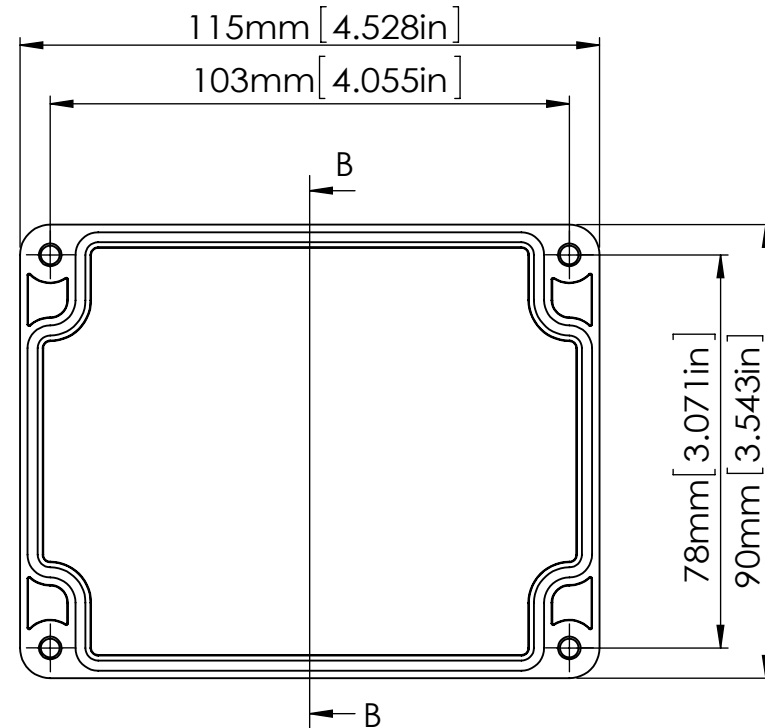

M3X4mm SELF-TAPPING SCREWS (NOT SUPPLIED).

FOUR (4) M4X20mm PAN HEAD SCREWS.

SECTION B-B
SCALE 2 : 3

HOLES (4) ARE DESIGNED FOR M4 PAN HEAD SCREWS (NOT SUPPLIED).

- 40mm [1.575in]
- 6.50mm [0.256in]
- 4mm [0.157in]
- 3mm [0.118in]

SECTION C
SCALE 3 : 1

ASSEMBLY

SECTION A-A
SCALE 2 : 3

According to ISO 2768-m	
Measuring DIM=L	Tolerances
0.5<L<=3.0mm	±0.1mm
3.0<L<=6.0 mm	±0.1mm
6.0<L<=30.0 mm	±0.2mm
30.0<L<=120.0 mm	±0.3mm
120.0<L<=400.0 mm	±0.5mm
400.0<L<=1000.0 mm	±0.8mm

SECTION B
SCALE 15 : 1

According to ISO 2768-m	
Measuring DIM=L	Tolerances
0.5<L<=3.0mm	±0.1mm
3.0<L<=6.0 mm	±0.1mm
6.0<L<=30.0 mm	±0.2mm
30.0<L<=120.0 mm	±0.3mm
120.0<L<=400.0 mm	±0.5mm
400.0<L<=1000.0 mm	±0.8mm