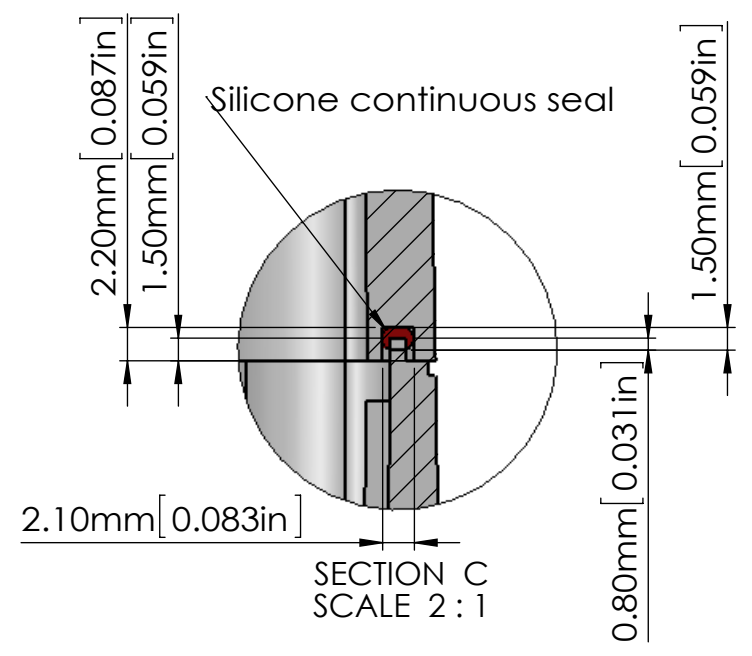

M3X4mm SELF-TAPPING SCREWS (NOT SUPPLIED).

SIX(6) M4X20mm PAN HEAD SCREWS.

HOLES(4) ARE DESIGNED FOR M4 PAN HEAD SCREWS(NOT SUPPLIED).

SECTION A-A
SCALE 2 : 5

SECTION B-B
SCALE 2 : 5

SECTION C
SCALE 2 : 1

| According to ISO 2768-m | |
|-------------------------|------------|
| Measuring DIM=L | Tolerances |
| 0.5<L<=3.0mm | ±0.1mm |
| 3.0<L<=6.0 mm | ±0.1mm |
| 6.0<L<=30.0 mm | ±0.2mm |
| 30.0<L<=120.0 mm | ±0.3mm |
| 120.0<L<=400.0 mm | ±0.5mm |
| 400.0<L<=1000.0 mm | ±0.8mm |

宣又實業有限公司
GAINTA INDUSTRIES LTD.

繪圖 DRA'D BY
JACKY

日期 DATE
2020/03/10

材質 MATE.
PC/ABS

圖名TITLE:
P218MF-IP68/A317MF-IP68

圖號DWG NO:

版次REVISID:
A

SECTION A-A
SCALE 2:3

SECTION B
SCALE 15:1

| According to ISO 2768-m | |
|-------------------------|------------|
| Measuring DIM=L | Tolerances |
| 0.5<L<=3.0mm | ±0.1mm |
| 3.0<L<=6.0 mm | ±0.1mm |
| 6.0<L<=30.0 mm | ±0.2mm |
| 30.0<L<=120.0 mm | ±0.3mm |
| 120.0<L<=400.0 mm | ±0.5mm |
| 400.0<L<=1000.0 mm | ±0.8mm |