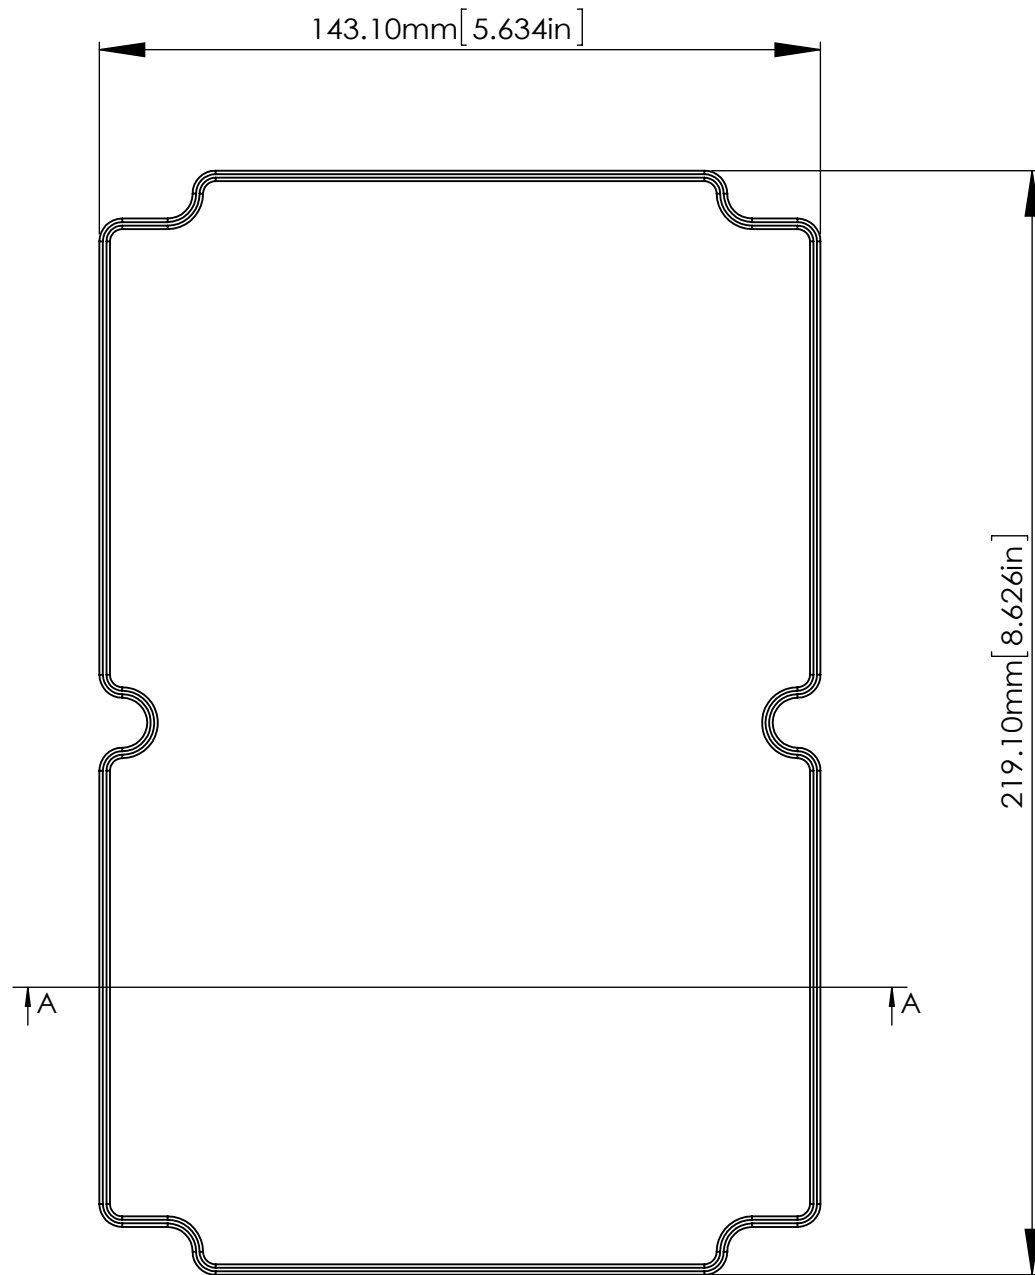

M3X4mm SELF-TAPPING SCREWS (NOT SUPPLIED).

SIX(6) M4X20mm PAN HEAD SCREWS.

HOLES(4) ARE DESIGNED FOR M4 PAN HEAD SCREWS(NOT SUPPLIED).

SECTION A-A
SCALE 2 : 5

SECTION B-B
SCALE 2 : 5

SECTION C
SCALE 2 : 1

| According to ISO 2768-m | |
|-------------------------|------------|
| Measuring DIM=L | Tolerances |
| 0.5<L<=3.0mm | ±0.1mm |
| 3.0<L<=6.0 mm | ±0.1mm |
| 6.0<L<=30.0 mm | ±0.2mm |
| 30.0<L<=120.0 mm | ±0.3mm |
| 120.0<L<=400.0 mm | ±0.5mm |
| 400.0<L<=1000.0 mm | ±0.8mm |

宣又實業有限公司
GAINTA INDUSTRIES LTD.

繪圖 DRA'D BY
JACKY

日期 DATE
2020/03/10

材質 MATE.
PC/ABS

圖名TITLE:
P218MF-IP68/A317MF-IP68

圖號DWG NO:

版次REVISID:
A

SECTION A-A
SCALE 2:3

SECTION B
SCALE 15:1

| According to ISO 2768-m | |
|-------------------------|------------|
| Measuring DIM=L | Tolerances |
| 0.5<L<=3.0mm | ±0.1mm |
| 3.0<L<=6.0 mm | ±0.1mm |
| 6.0<L<=30.0 mm | ±0.2mm |
| 30.0<L<=120.0 mm | ±0.3mm |
| 120.0<L<=400.0 mm | ±0.5mm |
| 400.0<L<=1000.0 mm | ±0.8mm |