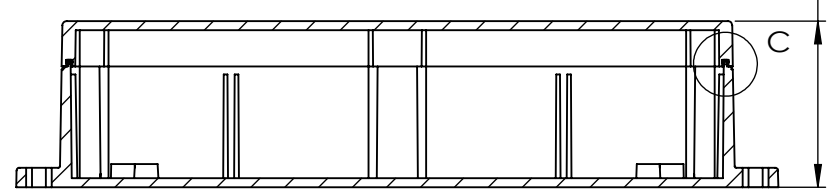

M3X4mm SELF-TAPPING SCREWS (NOT SUPPLIED).

SIX(6) M4X20mm PAN HEAD SCREWS.

HOLES(4) ARE DESIGNED FOR M4 PAN HEAD SCREWS(NOT SUPPLIED).

SECTION A-A
SCALE 2 : 5

SECTION B-B
SCALE 2 : 5

SECTION C
SCALE 2 : 1

| According to ISO 2768-m | |
|-------------------------|------------|
| Measuring DIM=L | Tolerances |
| 0.5<L<=3.0mm | ±0.1mm |
| 3.0<L<=6.0 mm | ±0.1mm |
| 6.0<L<=30.0 mm | ±0.2mm |
| 30.0<L<=120.0 mm | ±0.3mm |
| 120.0<L<=400.0 mm | ±0.5mm |
| 400.0<L<=1000.0 mm | ±0.8mm |

SECTION B
SCALE 15:1

| According to ISO 2768-m | |
|-------------------------|------------|
| Measuring DIM=L | Tolerances |
| 0.5<L<=3.0mm | ±0.1mm |
| 3.0<L<=6.0 mm | ±0.1mm |
| 6.0<L<=30.0 mm | ±0.2mm |
| 30.0<L<=120.0 mm | ±0.3mm |
| 120.0<L<=400.0 mm | ±0.5mm |
| 400.0<L<=1000.0 mm | ±0.8mm |