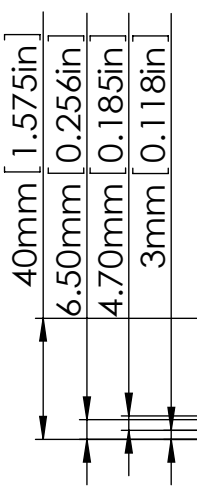

M3X4mm SELF-TAPPING SCREWS (NOT SUPPLIED).

SIX(6) M4X20mm PAN HEAD SCREWS.

HOLES(4) ARE DESIGNED FOR M4 PAN HEAD SCREWS(NOT SUPPLIED).

SECTION A-A
SCALE 2 : 5

SECTION B-B
SCALE 2 : 5

SECTION C
SCALE 2 : 1

| According to ISO 2768-m | |
|-------------------------|------------|
| Measuring DIM=L | Tolerances |
| 0.5<L<=3.0mm | ±0.1mm |
| 3.0<L<=6.0 mm | ±0.1mm |
| 6.0<L<=30.0 mm | ±0.2mm |
| 30.0<L<=120.0 mm | ±0.3mm |
| 120.0<L<=400.0 mm | ±0.5mm |
| 400.0<L<=1000.0 mm | ±0.8mm |

宣又實業有限公司
GAINTA INDUSTRIES LTD.

繪圖 DRA'D BY
JACKY

日期 DATE
2020/03/10

材質 MATE.
PC/ABS

圖名TITLE:
P218MF-IP68/A317MF-IP68

圖號DWG NO:

版次REVISID:
A

SECTION A-A
SCALE 2:3

SECTION B
SCALE 15:1

| According to ISO 2768-m | |
|-------------------------|------------|
| Measuring DIM=L | Tolerances |
| 0.5<L<=3.0mm | ±0.1mm |
| 3.0<L<=6.0 mm | ±0.1mm |
| 6.0<L<=30.0 mm | ±0.2mm |
| 30.0<L<=120.0 mm | ±0.3mm |
| 120.0<L<=400.0 mm | ±0.5mm |
| 400.0<L<=1000.0 mm | ±0.8mm |