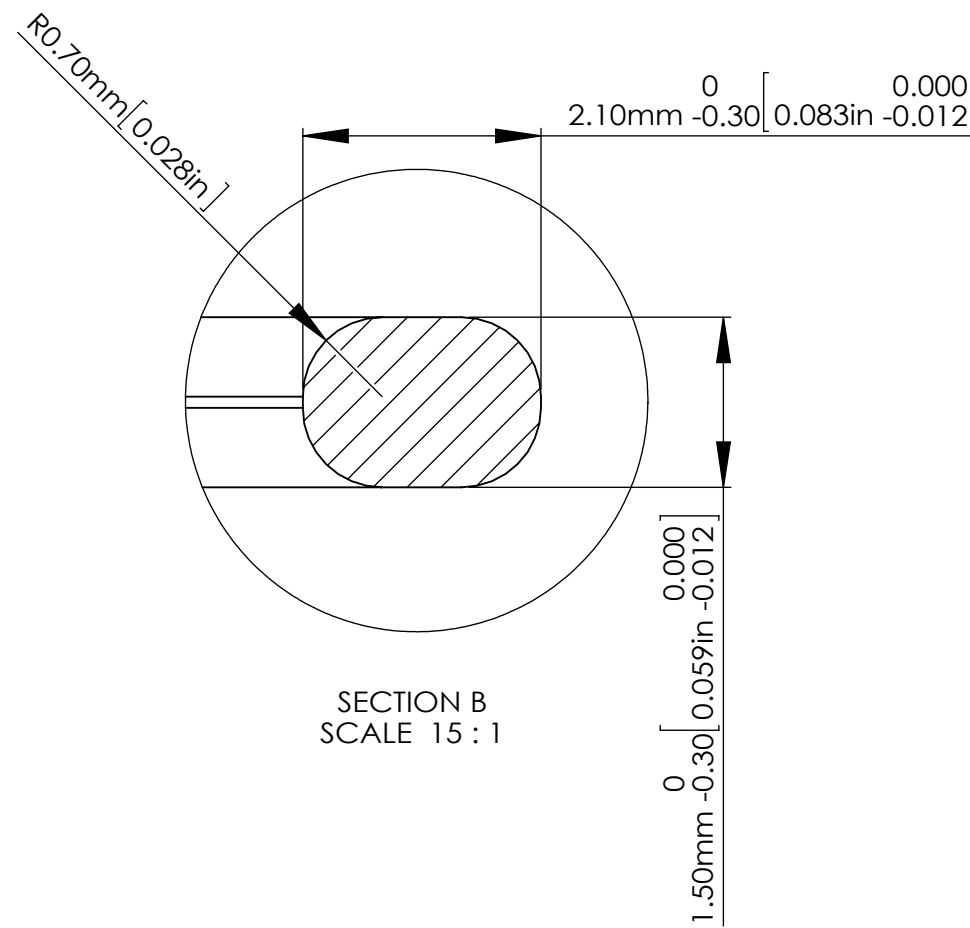

M3X4mm SELF-TAPPING SCREWS (NOT SUPPLIED).

SIX(6) M4X20mm PAN HEAD SCREWS.

HOLES(4) ARE DESIGNED FOR M4 PAN HEAD SCREWS(NOT SUPPLIED).

SECTION A-A
SCALE 2 : 5

SECTION B-B
SCALE 2 : 5

SECTION C
SCALE 2 : 1

| According to ISO 2768-m | |
|-------------------------|------------|
| Measuring DIM=L | Tolerances |
| 0.5<L<=3.0mm | ±0.1mm |
| 3.0<L<=6.0 mm | ±0.1mm |
| 6.0<L<=30.0 mm | ±0.2mm |
| 30.0<L<=120.0 mm | ±0.3mm |
| 120.0<L<=400.0 mm | ±0.5mm |
| 400.0<L<=1000.0 mm | ±0.8mm |

宣又實業有限公司
GAINTA INDUSTRIES LTD.

繪圖 DRA'D BY
JACKY

日期 DATE
2020/03/10

材質 MATE.
PC/ABS

圖名TITLE:
P218MF-IP68/A317MF-IP68

圖號DWG NO:

版次REVISID:
A

SECTION A-A
SCALE 2:3

SECTION B
SCALE 15:1

| According to ISO 2768-m | |
|-------------------------|------------|
| Measuring DIM=L | Tolerances |
| 0.5<L<=3.0mm | ±0.1mm |
| 3.0<L<=6.0 mm | ±0.1mm |
| 6.0<L<=30.0 mm | ±0.2mm |
| 30.0<L<=120.0 mm | ±0.3mm |
| 120.0<L<=400.0 mm | ±0.5mm |
| 400.0<L<=1000.0 mm | ±0.8mm |