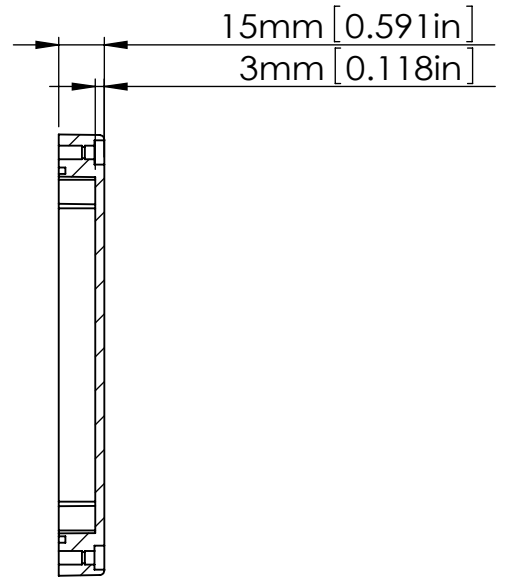

M3X4mm SELF-TAPPING SCREWS (NOT SUPPLIED).

SIX(6) M4X20mm PAN HEAD SCREWS.

HOLES(4) ARE DESIGNED FOR M4 PAN HEAD SCREWS(NOT SUPPLIED).

SECTION A-A
SCALE 2 : 5

SECTION B-B
SCALE 2 : 5

SECTION C
SCALE 2 : 1

| According to ISO 2768-m | |
|-------------------------|------------|
| Measuring DIM=L | Tolerances |
| 0.5<L<=3.0mm | ±0.1mm |
| 3.0<L<=6.0 mm | ±0.1mm |
| 6.0<L<=30.0 mm | ±0.2mm |
| 30.0<L<=120.0 mm | ±0.3mm |
| 120.0<L<=400.0 mm | ±0.5mm |
| 400.0<L<=1000.0 mm | ±0.8mm |

宣又實業有限公司
GAINTA INDUSTRIES LTD.

繪圖 DRA'D BY
JACKY

日期 DATE
2020/03/10

材質 MATE.
PC/ABS

圖名TITLE:
P218MF-IP68/A317MF-IP68

圖號DWG NO:

版次REVISID:
A

SECTION A-A
SCALE 2:3

SECTION B
SCALE 15:1

| According to ISO 2768-m | |
|-------------------------|------------|
| Measuring DIM=L | Tolerances |
| 0.5<L<=3.0mm | ±0.1mm |
| 3.0<L<=6.0 mm | ±0.1mm |
| 6.0<L<=30.0 mm | ±0.2mm |
| 30.0<L<=120.0 mm | ±0.3mm |
| 120.0<L<=400.0 mm | ±0.5mm |
| 400.0<L<=1000.0 mm | ±0.8mm |