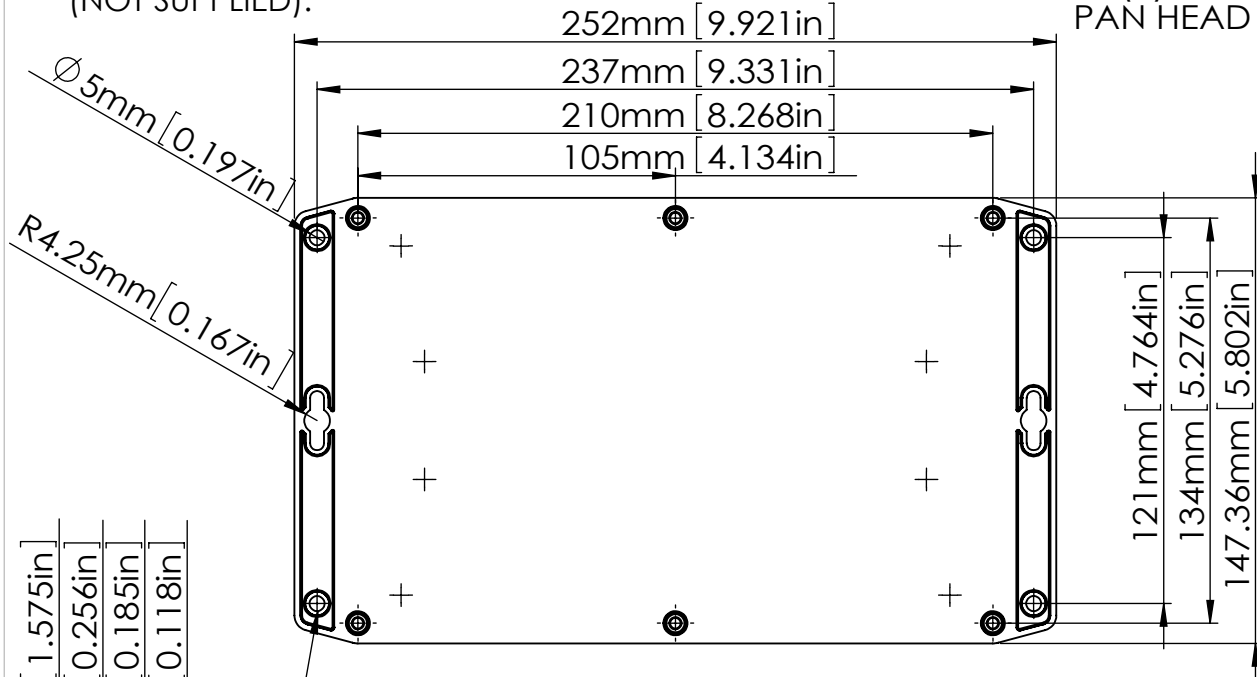

M3X4mm SELF-TAPPING SCREWS (NOT SUPPLIED).

SIX(6) M4X20mm PAN HEAD SCREWS.

HOLES(4) ARE DESIGNED FOR M4 PAN HEAD SCREWS(NOT SUPPLIED).

SECTION A-A
SCALE 2 : 5

SECTION B-B
SCALE 2 : 5

SECTION C
SCALE 2 : 1

| According to ISO 2768-m | |
|-------------------------|------------|
| Measuring DIM=L | Tolerances |
| 0.5<L<=3.0mm | ±0.1mm |
| 3.0<L<=6.0 mm | ±0.1mm |
| 6.0<L<=30.0 mm | ±0.2mm |
| 30.0<L<=120.0 mm | ±0.3mm |
| 120.0<L<=400.0 mm | ±0.5mm |
| 400.0<L<=1000.0 mm | ±0.8mm |

宣又實業有限公司
GAINTA INDUSTRIES LTD.

繪圖 DRA'D BY
JACKY

日期 DATE
2020/03/10

材質 MATE.
PC/ABS

圖名TITLE:
P218MF-IP68/A317MF-IP68

圖號DWG NO:

版次REVISID:
A

SECTION A-A
SCALE 2:3

SECTION B
SCALE 15:1

| According to ISO 2768-m | |
|-------------------------|------------|
| Measuring DIM=L | Tolerances |
| 0.5<L<=3.0mm | ±0.1mm |
| 3.0<L<=6.0 mm | ±0.1mm |
| 6.0<L<=30.0 mm | ±0.2mm |
| 30.0<L<=120.0 mm | ±0.3mm |
| 120.0<L<=400.0 mm | ±0.5mm |
| 400.0<L<=1000.0 mm | ±0.8mm |