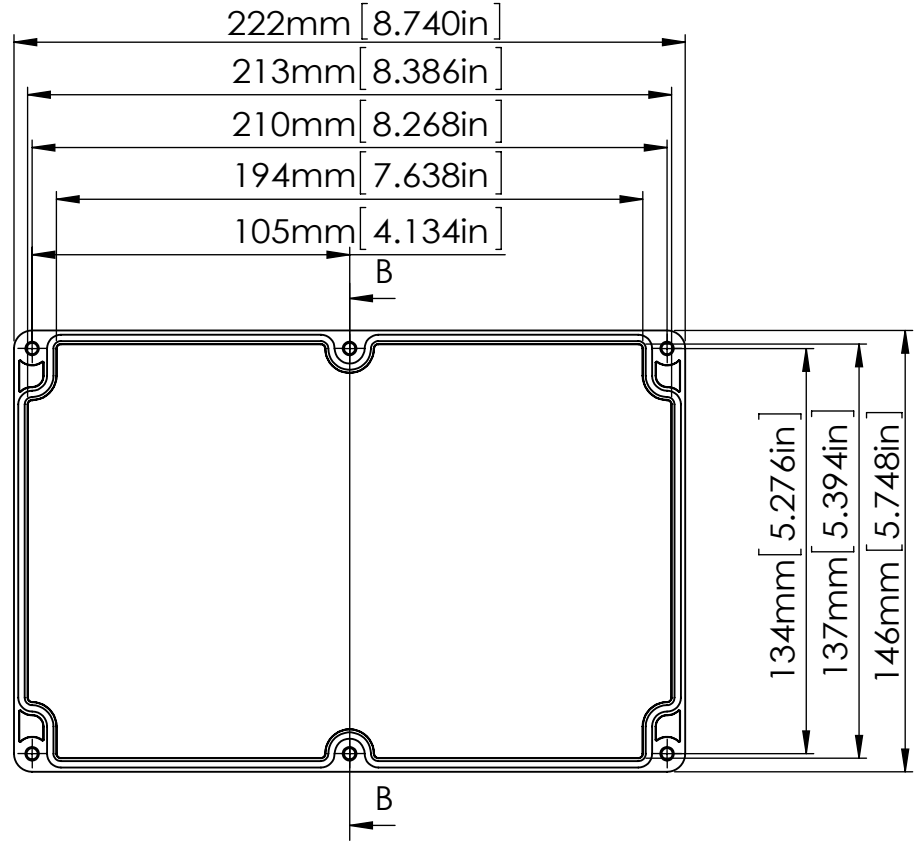

M3X4mm SELF-TAPPING SCREWS (NOT SUPPLIED).

SIX(6) M4X20mm PAN HEAD SCREWS.

HOLES(4) ARE DESIGNED FOR M4 PAN HEAD SCREWS(NOT SUPPLIED).

SECTION A-A
SCALE 2 : 5

SECTION B-B
SCALE 2 : 5

SECTION C
SCALE 2 : 1

| According to ISO 2768-m | |
|-------------------------|------------|
| Measuring DIM=L | Tolerances |
| 0.5<L<=3.0mm | ±0.1mm |
| 3.0<L<=6.0 mm | ±0.1mm |
| 6.0<L<=30.0 mm | ±0.2mm |
| 30.0<L<=120.0 mm | ±0.3mm |
| 120.0<L<=400.0 mm | ±0.5mm |
| 400.0<L<=1000.0 mm | ±0.8mm |

宣又實業有限公司
GAINTA INDUSTRIES LTD.

繪圖 DRA'D BY
JACKY

日期 DATE
2020/03/10

材質 MATE.
PC/ABS

圖名TITLE:
P218MF-IP68/A317MF-IP68

圖號DWG NO:

版次REVISID:
A

SECTION A-A
SCALE 2:3

SECTION B
SCALE 15:1

| According to ISO 2768-m | |
|-------------------------|------------|
| Measuring DIM=L | Tolerances |
| 0.5<L<=3.0mm | ±0.1mm |
| 3.0<L<=6.0 mm | ±0.1mm |
| 6.0<L<=30.0 mm | ±0.2mm |
| 30.0<L<=120.0 mm | ±0.3mm |
| 120.0<L<=400.0 mm | ±0.5mm |
| 400.0<L<=1000.0 mm | ±0.8mm |