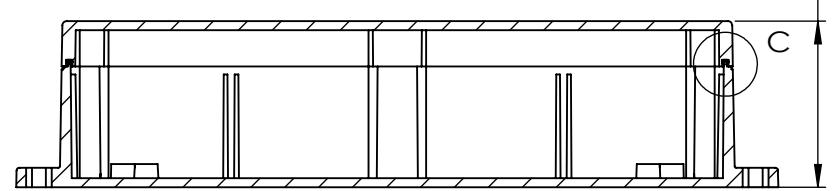

M3X4mm SELF-TAPPING SCREWS (NOT SUPPLIED).

SIX(6) M4X20mm PAN HEAD SCREWS.

HOLES(4) ARE DESIGNED FOR M4 PAN HEAD SCREWS(NOT SUPPLIED).

SECTION A-A
SCALE 2 : 5

SECTION B-B
SCALE 2 : 5

SECTION C
SCALE 2 : 1

55mm [2.165in]

According to ISO 2768-m	
Measuring DIM=L	Tolerances
0.5<L<=3.0mm	±0.1mm
3.0<L<=6.0 mm	±0.1mm
6.0<L<=30.0 mm	±0.2mm
30.0<L<=120.0 mm	±0.3mm
120.0<L<=400.0 mm	±0.5mm
400.0<L<=1000.0 mm	±0.8mm

宣又實業有限公司
GAINTA INDUSTRIES LTD.