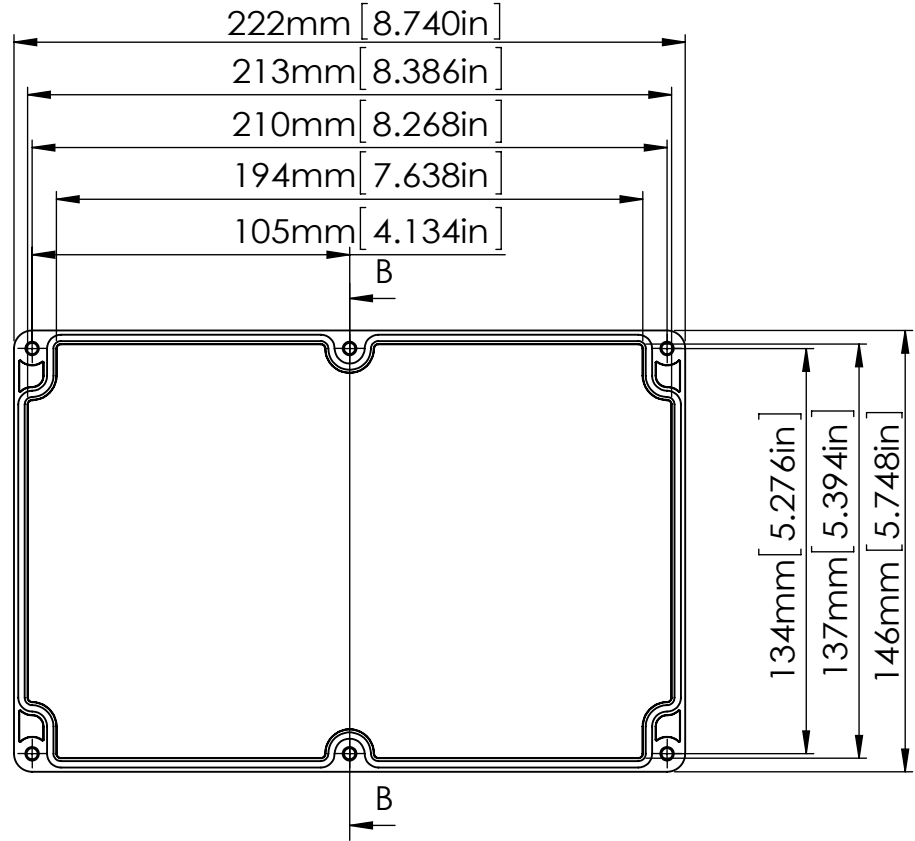

M3X4mm SELF-TAPPING SCREWS (NOT SUPPLIED).

SIX(6) M4X20mm PAN HEAD SCREWS.

HOLES(4) ARE DESIGNED FOR M4 PAN HEAD SCREWS(NOT SUPPLIED).

SECTION A-A
SCALE 2 : 5

SECTION B-B
SCALE 2 : 5

SECTION C
SCALE 2 : 1

55mm [2.165in]

According to ISO 2768-m	
Measuring DIM=L	Tolerances
0.5<L<=3.0mm	±0.1mm
3.0<L<=6.0 mm	±0.1mm
6.0<L<=30.0 mm	±0.2mm
30.0<L<=120.0 mm	±0.3mm
120.0<L<=400.0 mm	±0.5mm
400.0<L<=1000.0 mm	±0.8mm

宣又實業有限公司
GAINTA INDUSTRIES LTD.

繪圖 DRA'D BY
JACKY

日期 DATE
2020/03/10

材質 MATE.
PC/ABS

圖名TITLE:
P218MF-IP68/A317MF-IP68

圖號DWG NO:

版次REVISID:
A

SECTION A-A
SCALE 2:3

SECTION B
SCALE 15:1