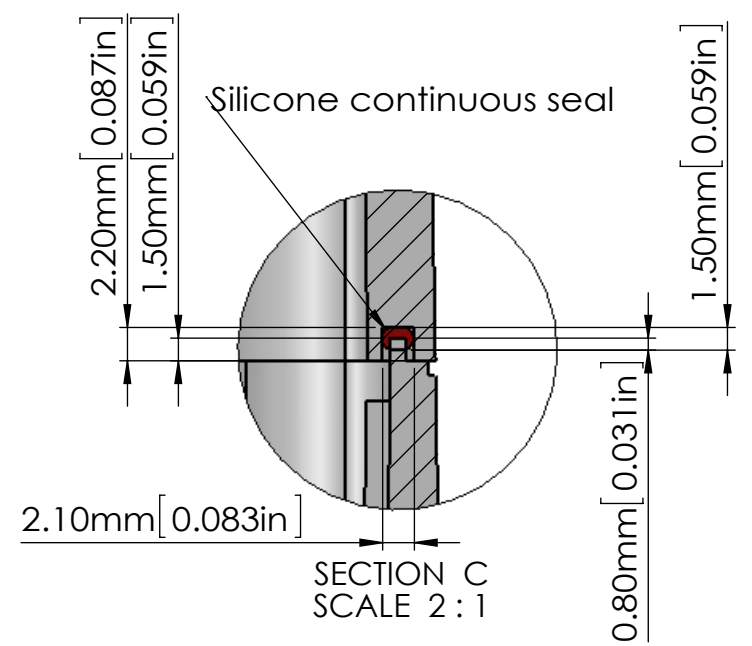

M3X4mm SELF-TAPPING SCREWS (NOT SUPPLIED).

SIX(6) M4X20mm PAN HEAD SCREWS.

HOLES(4) ARE DESIGNED FOR M4 PAN HEAD SCREWS(NOT SUPPLIED).

SECTION A-A
SCALE 2 : 5

SECTION B-B
SCALE 2 : 5

SECTION C
SCALE 2 : 1

55mm [2.165in]

According to ISO 2768-m	
Measuring DIM=L	Tolerances
0.5<L<=3.0mm	±0.1mm
3.0<L<=6.0 mm	±0.1mm
6.0<L<=30.0 mm	±0.2mm
30.0<L<=120.0 mm	±0.3mm
120.0<L<=400.0 mm	±0.5mm
400.0<L<=1000.0 mm	±0.8mm

宣又實業有限公司
GAINTA INDUSTRIES LTD.

繪圖 DRA'D BY
JACKY

日期 DATE
2020/03/10

材質 MATE.
PC/ABS

圖名TITLE:
P218MF-IP68/A317MF-IP68

圖號DWG NO:

版次REVISID:
A

SECTION A-A
SCALE 2:3

SECTION B
SCALE 15:1