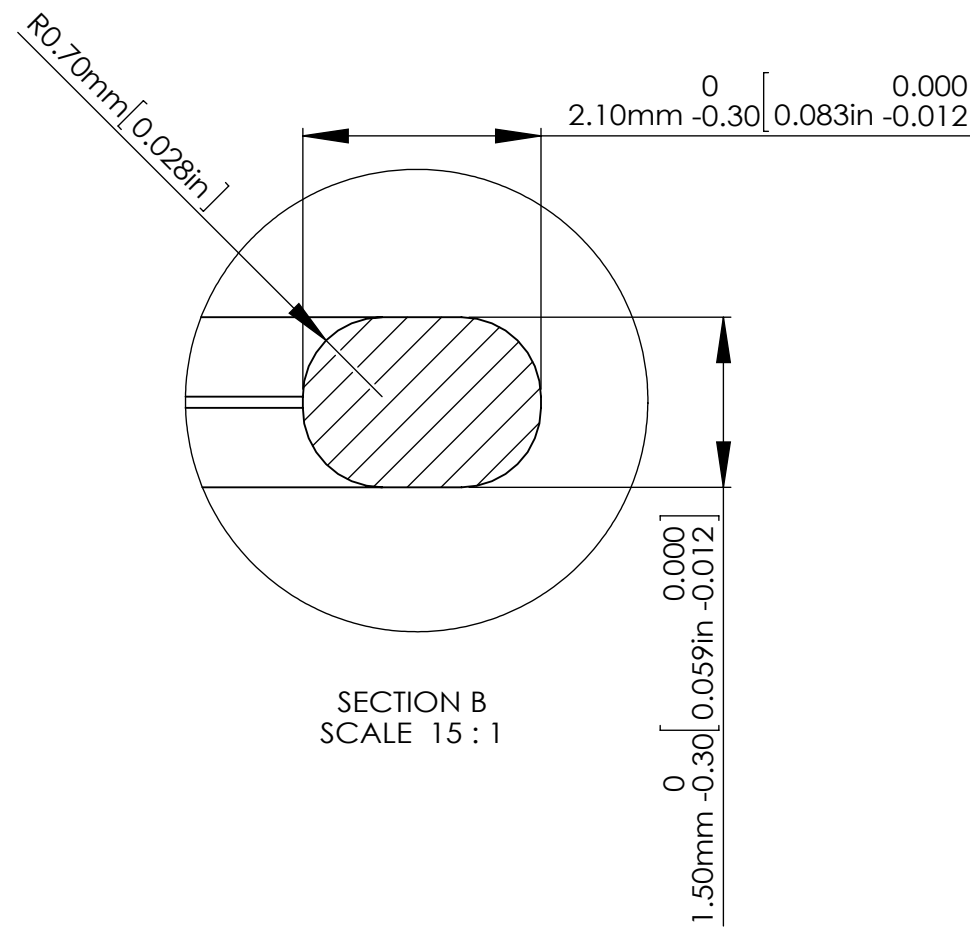

M3X4mm SELF-TAPPING SCREWS (NOT SUPPLIED).

SIX(6) M4X20mm PAN HEAD SCREWS.

HOLES(4) ARE DESIGNED FOR M4 PAN HEAD SCREWS(NOT SUPPLIED).

SECTION A-A
SCALE 2 : 5

SECTION B-B
SCALE 2 : 5

SECTION C
SCALE 2 : 1

55mm [2.165in]

According to ISO 2768-m	
Measuring DIM=L	Tolerances
0.5<L<=3.0mm	±0.1mm
3.0<L<=6.0 mm	±0.1mm
6.0<L<=30.0 mm	±0.2mm
30.0<L<=120.0 mm	±0.3mm
120.0<L<=400.0 mm	±0.5mm
400.0<L<=1000.0 mm	±0.8mm

宣又實業有限公司
GAINTA INDUSTRIES LTD.

繪圖 DRA'D BY
JACKY

日期 DATE
2020/03/10

材質 MATE.
PC/ABS

圖名TITLE:
P218MF-IP68/A317MF-IP68

圖號DWG NO:

版次REVISID:
A

SECTION A-A
SCALE 2:3

SECTION B
SCALE 15:1