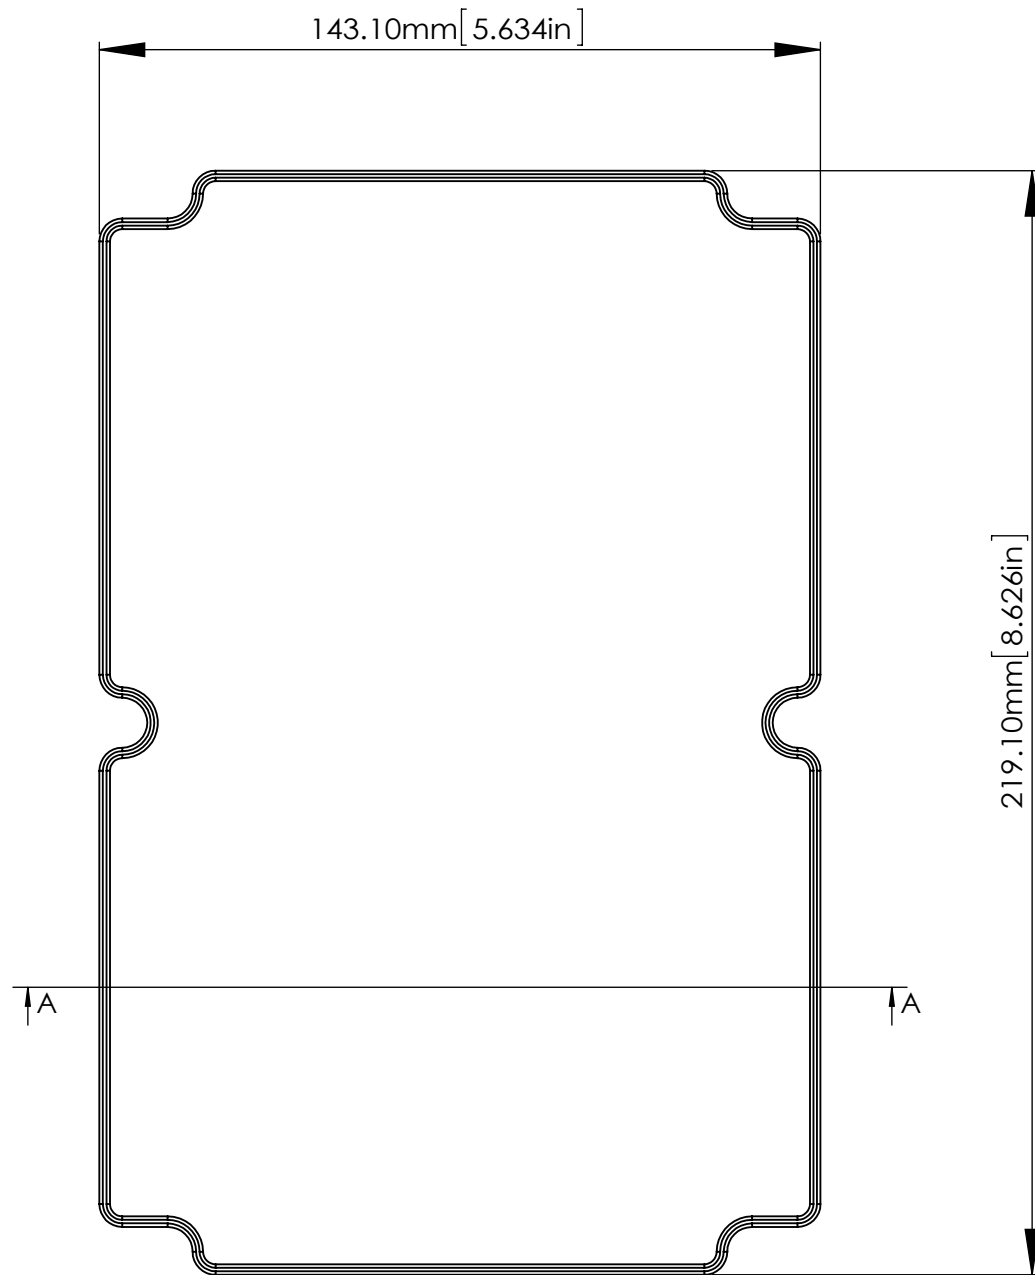

M3X4mm SELF-TAPPING SCREWS (NOT SUPPLIED).

SIX(6) M4X20mm PAN HEAD SCREWS.

HOLES(4) ARE DESIGNED FOR M4 PAN HEAD SCREWS(NOT SUPPLIED).

SECTION A-A
SCALE 2 : 5

SECTION B-B
SCALE 2 : 5

SECTION C
SCALE 2 : 1

55mm [2.165in]

繪圖 DRA'D BY
JACKY

日期 DATE
2020/03/10

材質 MATE.
PC/ABS

圖名TITLE:
P218MF-IP68/A317MF-IP68

圖號DWG NO:

版次REVISID:
A

SECTION A-A
SCALE 2:3

SECTION B
SCALE 15:1

According to ISO 2768-m	
Measuring DIM=L	Tolerances
0.5<L<=3.0mm	±0.1mm
3.0<L<=6.0 mm	±0.1mm
6.0<L<=30.0 mm	±0.2mm
30.0<L<=120.0 mm	±0.3mm
120.0<L<=400.0 mm	±0.5mm
400.0<L<=1000.0 mm	±0.8mm

宣又實業有限公司
GAINTA INDUSTRIES LTD.