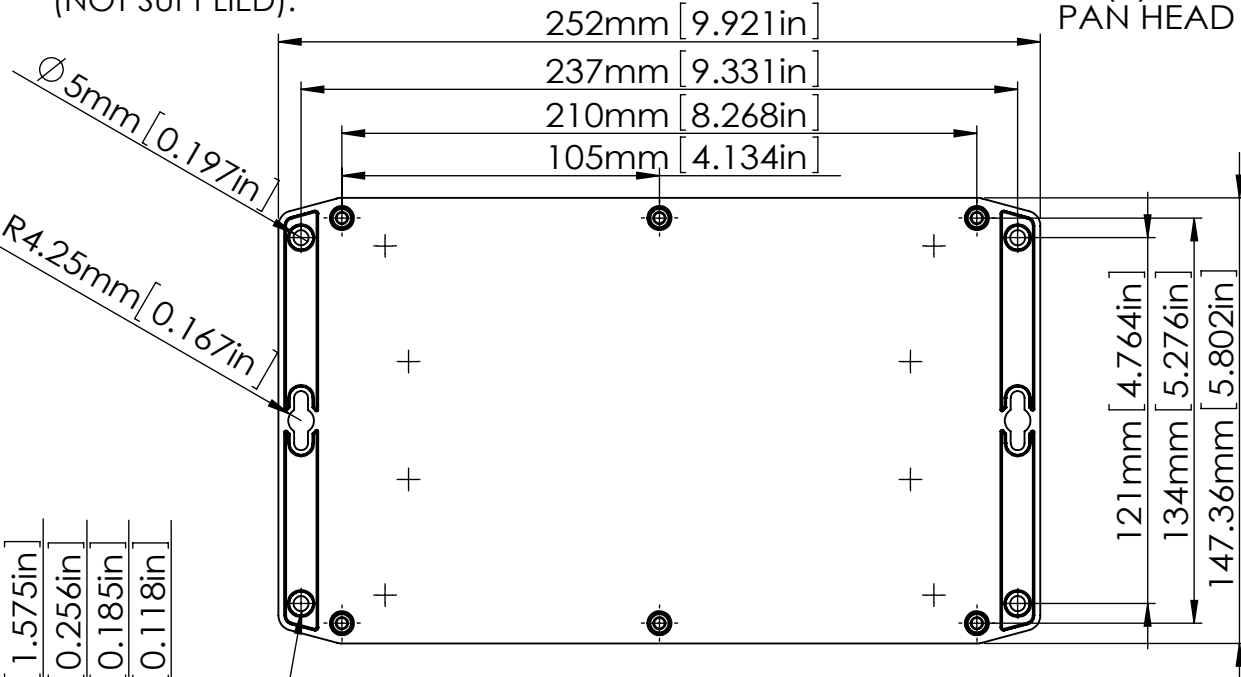

M3X4mm SELF-TAPPING SCREWS (NOT SUPPLIED).

SIX(6) M4X20mm PAN HEAD SCREWS.

HOLES(4) ARE DESIGNED FOR M4 PAN HEAD SCREWS(NOT SUPPLIED).

SECTION A-A
SCALE 2 : 5

SECTION B-B
SCALE 2 : 5

SECTION C
SCALE 2 : 1

55mm [2.165in]

According to ISO 2768-m	
Measuring DIM=L	Tolerances
0.5<L<=3.0mm	±0.1mm
3.0<L<=6.0 mm	±0.1mm
6.0<L<=30.0 mm	±0.2mm
30.0<L<=120.0 mm	±0.3mm
120.0<L<=400.0 mm	±0.5mm
400.0<L<=1000.0 mm	±0.8mm

宣又實業有限公司
GAINTA INDUSTRIES LTD.

繪圖 DRA'D BY
JACKY

日期 DATE
2020/03/10

材質 MATE.
PC/ABS

圖名TITLE:
P218MF-IP68/A317MF-IP68

圖號DWG NO:

版次REVISID:
A

SECTION A-A
SCALE 2:3

SECTION B
SCALE 15:1