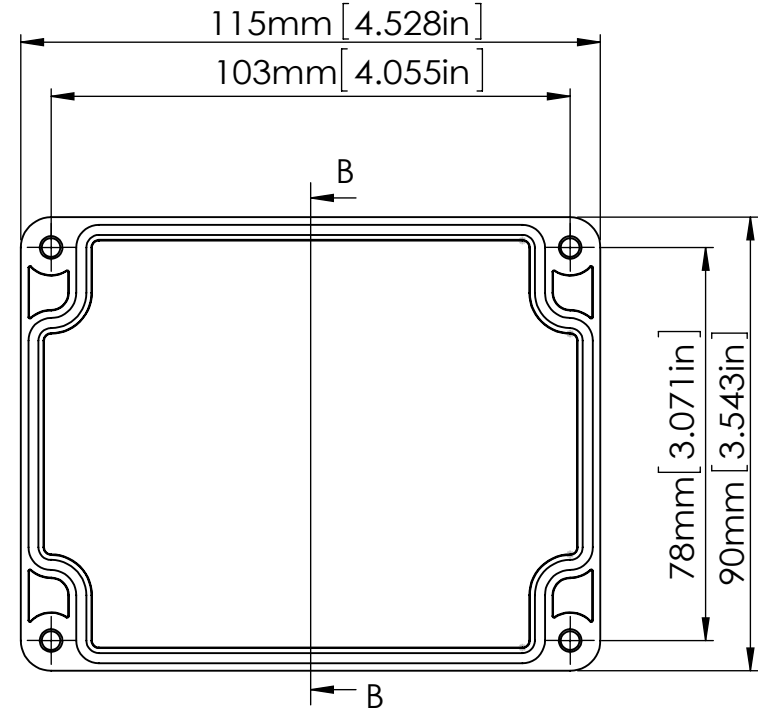

M3X4mm SELF-TAPPING SCREWS (NOT SUPPLIED).

FOUR (4) M4X20mm PAN HEAD SCREWS.

SECTION B-B SCALE 2 : 3

HOLES (4) ARE DESIGNED FOR M4 PAN HEAD SCREWS (NOT SUPPLIED).

SECTION C SCALE 2 : 1

SECTION A-A SCALE 2 : 3

According to ISO 2768-m	
Measuring DIM=L	Tolerances
0.5<L<=3.0mm	±0.1mm
3.0<L<=6.0 mm	±0.1mm
6.0<L<=30.0 mm	±0.2mm
30.0<L<=120.0 mm	±0.3mm
120.0<L<=400.0 mm	±0.5mm
400.0<L<=1000.0 mm	±0.8mm

宣又實業有限公司
GAINTA INDUSTRIES LTD.

繪圖 DRA'D BY
JACKY

日期 DATE
2020/03/10

材質 MATE.
PC/ABS

圖名TITLE:
P221MF-IP68/A331MF-IP68

圖號DWG NO:

版次REVISID:
A

SECTION A-A
SCALE 1 : 1

SECTION B
SCALE 15 : 1