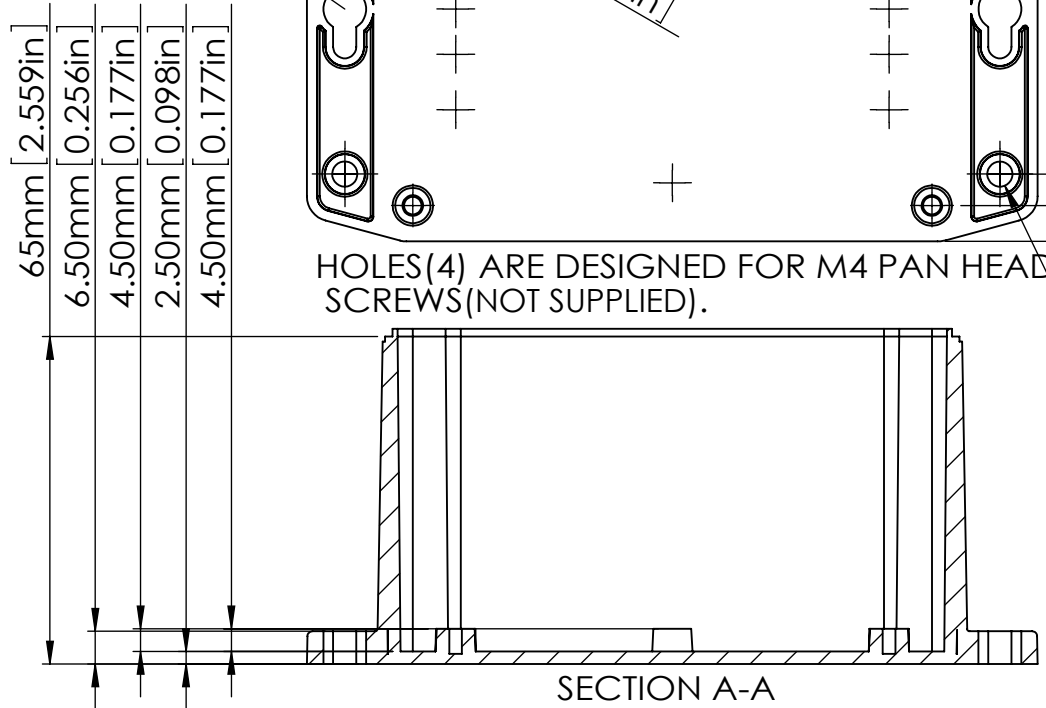

M3X4mm SELF-TAPPING SCREWS (NOT SUPPLIED).

FOUR (4) M4X20mm PAN HEAD SCREWS.

SECTION B-B SCALE 2 : 3

HOLES (4) ARE DESIGNED FOR M4 PAN HEAD SCREWS (NOT SUPPLIED).

SECTION C SCALE 2 : 1

SECTION A-A SCALE 2 : 3

According to ISO 2768-m	
Measuring DIM=L	Tolerances
0.5<L<=3.0mm	±0.1mm
3.0<L<=6.0 mm	±0.1mm
6.0<L<=30.0 mm	±0.2mm
30.0<L<=120.0 mm	±0.3mm
120.0<L<=400.0 mm	±0.5mm
400.0<L<=1000.0 mm	±0.8mm

宣又實業有限公司
GAINTA INDUSTRIES LTD.