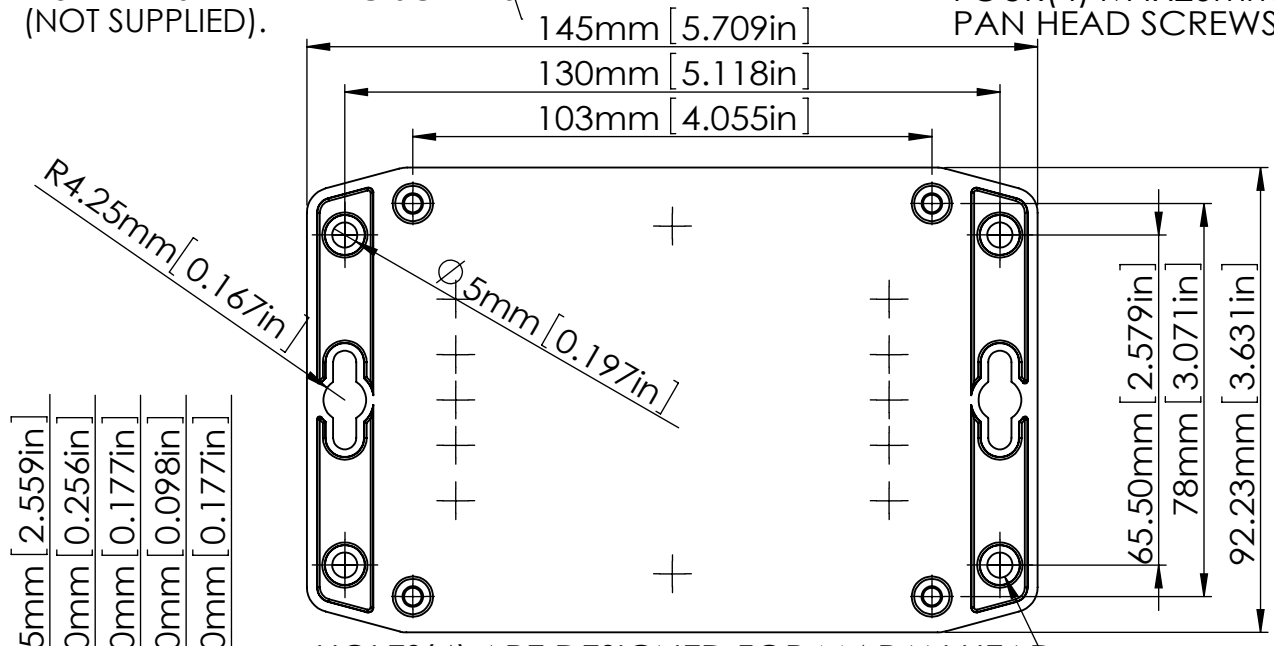

M3X4mm SELF-TAPPING SCREWS (NOT SUPPLIED).

FOUR (4) M4X20mm PAN HEAD SCREWS.

SECTION B-B SCALE 2 : 3

HOLES (4) ARE DESIGNED FOR M4 PAN HEAD SCREWS (NOT SUPPLIED).

SECTION C SCALE 2 : 1

SECTION A-A SCALE 2 : 3

According to ISO 2768-m	
Measuring DIM=L	Tolerances
0.5<L<=3.0mm	±0.1mm
3.0<L<=6.0 mm	±0.1mm
6.0<L<=30.0 mm	±0.2mm
30.0<L<=120.0 mm	±0.3mm
120.0<L<=400.0 mm	±0.5mm
400.0<L<=1000.0 mm	±0.8mm

宣又實業有限公司
GAINTA INDUSTRIES LTD.

繪圖 DRA'D BY
JACKY

日期 DATE
2020/03/10

材質 MATE.
PC/ABS

圖名TITLE:
P221MF-IP68/A331MF-IP68

圖號DWG NO:

版次REVISID:
A

SECTION A-A
SCALE 1 : 1

SECTION B
SCALE 15 : 1