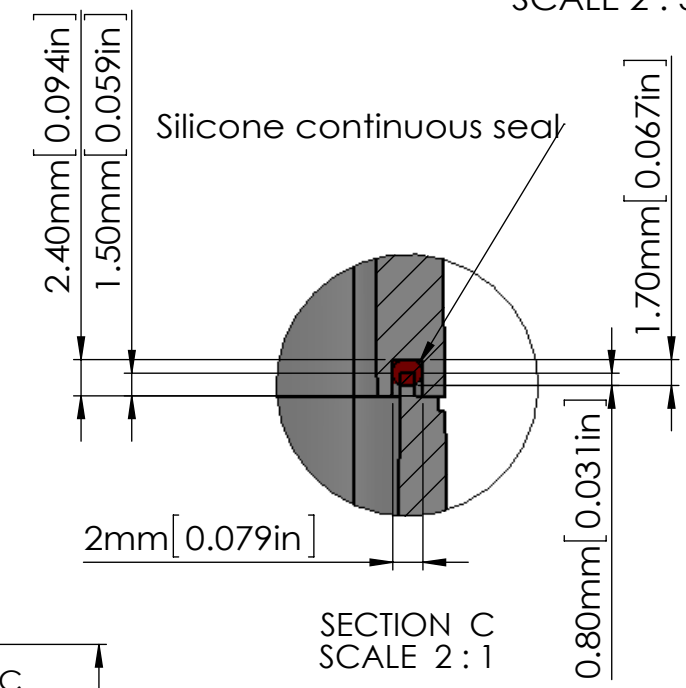

M3X4mm SELF-TAPPING SCREWS (NOT SUPPLIED).

FOUR (4) M4X20mm PAN HEAD SCREWS.

SECTION B-B SCALE 2 : 3

HOLES (4) ARE DESIGNED FOR M4 PAN HEAD SCREWS (NOT SUPPLIED).

SECTION C SCALE 2 : 1

SECTION A-A SCALE 2 : 3

According to ISO 2768-m	
Measuring DIM=L	Tolerances
0.5<L<=3.0mm	±0.1mm
3.0<L<=6.0 mm	±0.1mm
6.0<L<=30.0 mm	±0.2mm
30.0<L<=120.0 mm	±0.3mm
120.0<L<=400.0 mm	±0.5mm
400.0<L<=1000.0 mm	±0.8mm

宣又實業有限公司
GAINTA INDUSTRIES LTD.

繪圖 DRA'D BY
JACKY

日期 DATE
2020/03/10

材質 MATE.
PC/ABS

圖名TITLE:
P221MF-IP68/A331MF-IP68

圖號DWG NO:

版次REVISID:
A

SECTION A-A
SCALE 1 : 1

SECTION B
SCALE 15 : 1