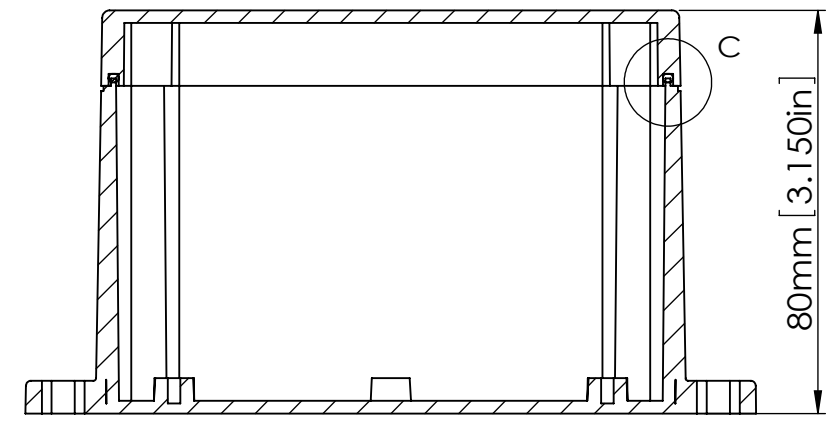

M3X4mm SELF-TAPPING SCREWS (NOT SUPPLIED).

FOUR (4) M4X20mm PAN HEAD SCREWS.

SECTION B-B SCALE 2 : 3

HOLES (4) ARE DESIGNED FOR M4 PAN HEAD SCREWS (NOT SUPPLIED).

SECTION C SCALE 2 : 1

SECTION A-A SCALE 2 : 3

According to ISO 2768-m	
Measuring DIM=L	Tolerances
0.5<L<=3.0mm	±0.1mm
3.0<L<=6.0 mm	±0.1mm
6.0<L<=30.0 mm	±0.2mm
30.0<L<=120.0 mm	±0.3mm
120.0<L<=400.0 mm	±0.5mm
400.0<L<=1000.0 mm	±0.8mm

宣又實業有限公司
GAINTA INDUSTRIES LTD.