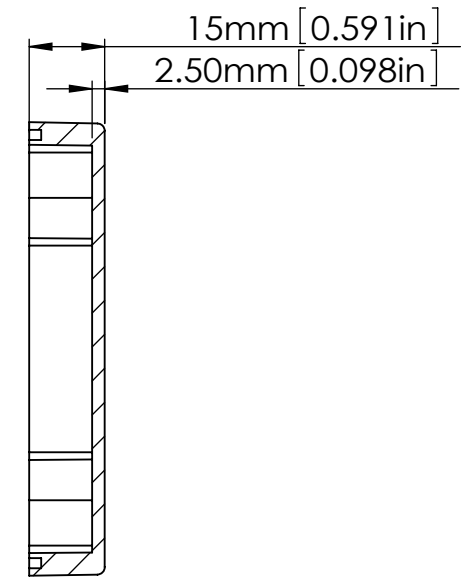

M3X4mm SELF-TAPPING SCREWS (NOT SUPPLIED).

FOUR (4) M4X20mm PAN HEAD SCREWS.

SECTION B-B SCALE 2 : 3

HOLES (4) ARE DESIGNED FOR M4 PAN HEAD SCREWS (NOT SUPPLIED).

SECTION C SCALE 2 : 1

SECTION A-A SCALE 2 : 3

According to ISO 2768-m	
Measuring DIM=L	Tolerances
0.5<L<=3.0mm	±0.1mm
3.0<L<=6.0 mm	±0.1mm
6.0<L<=30.0 mm	±0.2mm
30.0<L<=120.0 mm	±0.3mm
120.0<L<=400.0 mm	±0.5mm
400.0<L<=1000.0 mm	±0.8mm

宣又實業有限公司
GAINTA INDUSTRIES LTD.