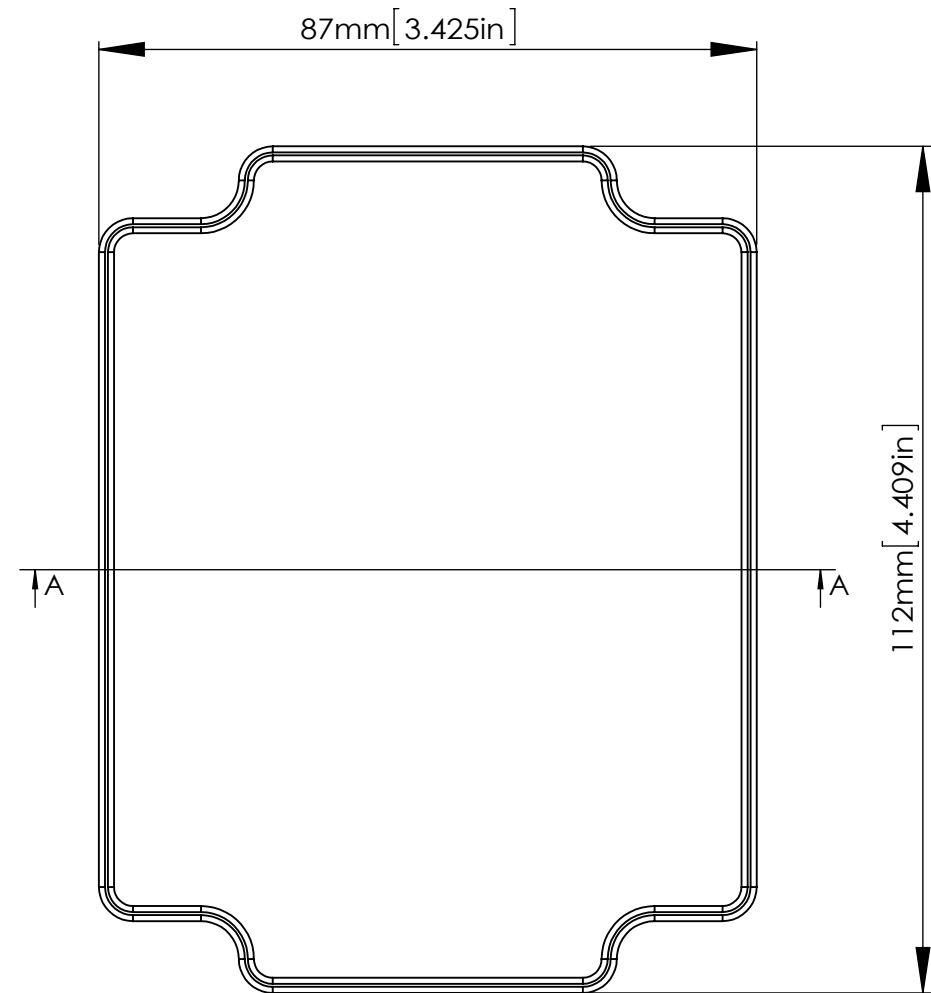

M3X4mm SELF-TAPPING SCREWS (NOT SUPPLIED).

FOUR (4) M4X20mm PAN HEAD SCREWS.

SECTION B-B SCALE 2 : 3

HOLES (4) ARE DESIGNED FOR M4 PAN HEAD SCREWS (NOT SUPPLIED).

SECTION C SCALE 2 : 1

SECTION A-A SCALE 2 : 3

According to ISO 2768-m	
Measuring DIM=L	Tolerances
0.5<L<=3.0mm	±0.1mm
3.0<L<=6.0 mm	±0.1mm
6.0<L<=30.0 mm	±0.2mm
30.0<L<=120.0 mm	±0.3mm
120.0<L<=400.0 mm	±0.5mm
400.0<L<=1000.0 mm	±0.8mm

宣又實業有限公司
GAINTA INDUSTRIES LTD.

繪圖 DRA'D BY
JACKY

日期 DATE
2020/03/10

材質 MATE.
PC/ABS

圖名TITLE:
P221MF-IP68/A331MF-IP68

圖號DWG NO:

版次REVISID:
A

SECTION A-A
SCALE 1 : 1

SECTION B
SCALE 15 : 1