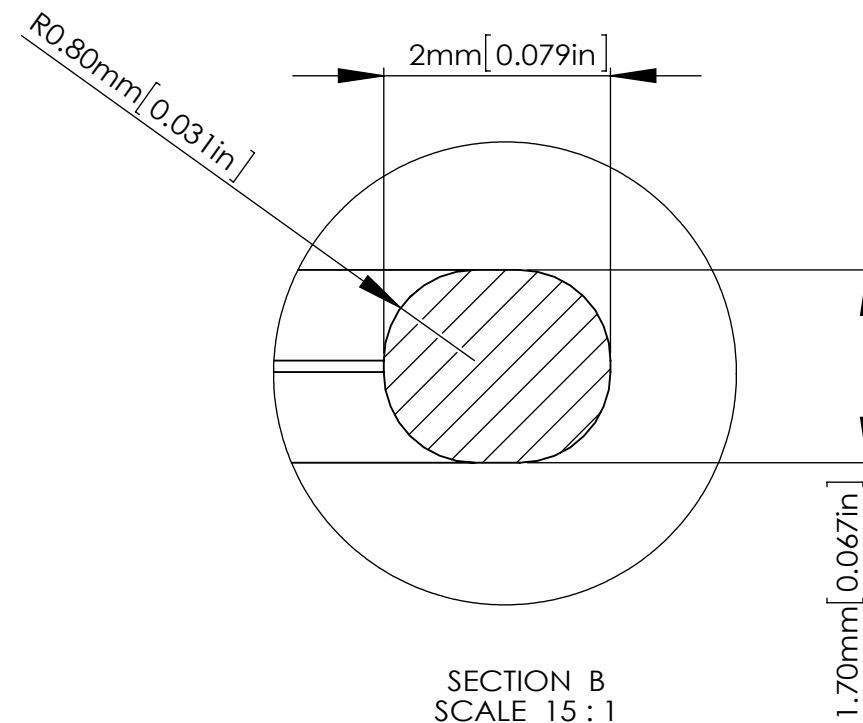

M3X4mm SELF-TAPPING SCREWS (NOT SUPPLIED).

FOUR (4) M4X20mm PAN HEAD SCREWS.

SECTION B-B SCALE 2 : 3

HOLES (4) ARE DESIGNED FOR M4 PAN HEAD SCREWS (NOT SUPPLIED).

SECTION C SCALE 2 : 1

SECTION A-A SCALE 2 : 3

繪圖 DRA'D BY
JACKY

日期 DATE
2020/03/10

材質 MATE.
PC/ABS

圖名TITLE:
P221MF-IP68/A331MF-IP68

圖號DWG NO:

版次REVISID:
A

SECTION A-A
SCALE 1 : 1

SECTION B
SCALE 15 : 1

According to ISO 2768-m	
Measuring DIM=L	Tolerances
0.5<L<=3.0mm	±0.1mm
3.0<L<=6.0 mm	±0.1mm
6.0<L<=30.0 mm	±0.2mm
30.0<L<=120.0 mm	±0.3mm
120.0<L<=400.0 mm	±0.5mm
400.0<L<=1000.0 mm	±0.8mm

宣又實業有限公司
GAINTA INDUSTRIES LTD.