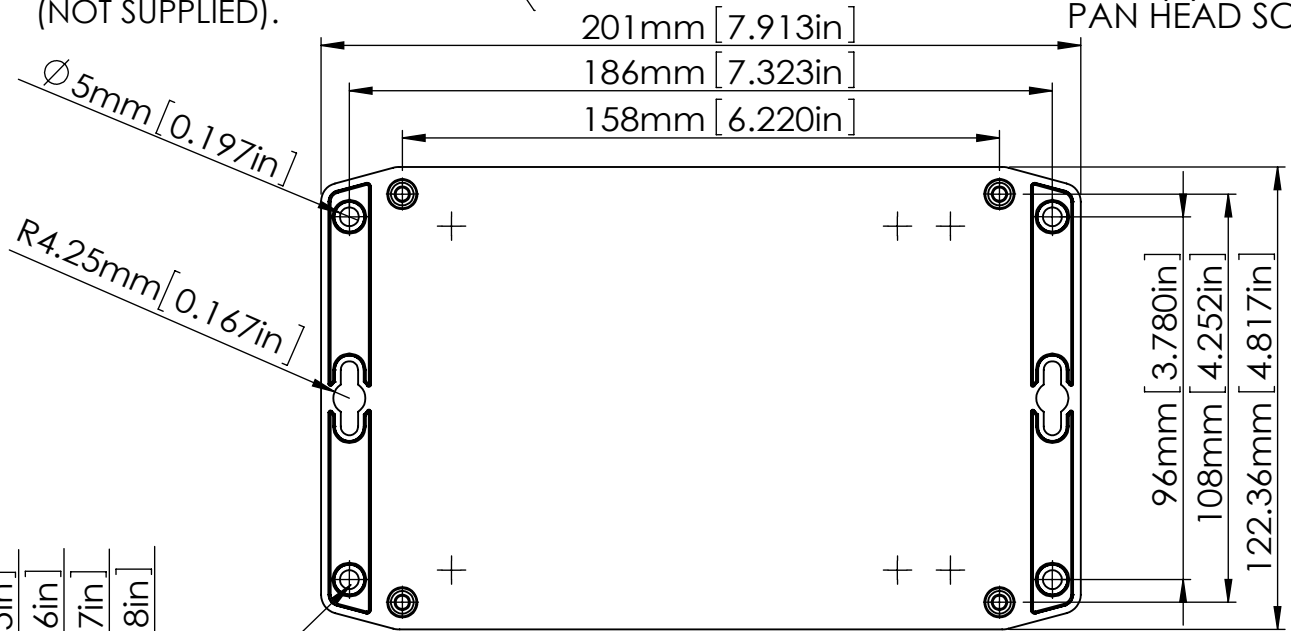

M3X4mm SELF-TAPPING SCREWS (NOT SUPPLIED).

FOUR(4) M4X20mm PAN HEAD SCREWS.

HOLES(4) ARE DESIGNED FOR M4 PAN HEAD SCREWS(NOT SUPPLIED).

SECTION A-A

SECTION B-B

SECTION C SCALE 2:1

According to ISO 2768-m	
Measuring DIM=L	Tolerances
0.5<L<=3.0mm	±0.1mm
3.0<L<=6.0 mm	±0.1mm
6.0<L<=30.0 mm	±0.2mm
30.0<L<=120.0 mm	±0.3mm
120.0<L<=400.0 mm	±0.5mm
400.0<L<=1000.0 mm	±0.8mm

SECTION A-A
SCALE 2 : 3

SECTION B
SCALE 15 : 1

According to ISO 2768-m	
Measuring DIM=L	Tolerances
0.5<L<=3.0mm	±0.1mm
3.0<L<=6.0 mm	±0.1mm
6.0<L<=30.0 mm	±0.2mm
30.0<L<=120.0 mm	±0.3mm
120.0<L<=400.0 mm	±0.5mm
400.0<L<=1000.0 mm	±0.8mm