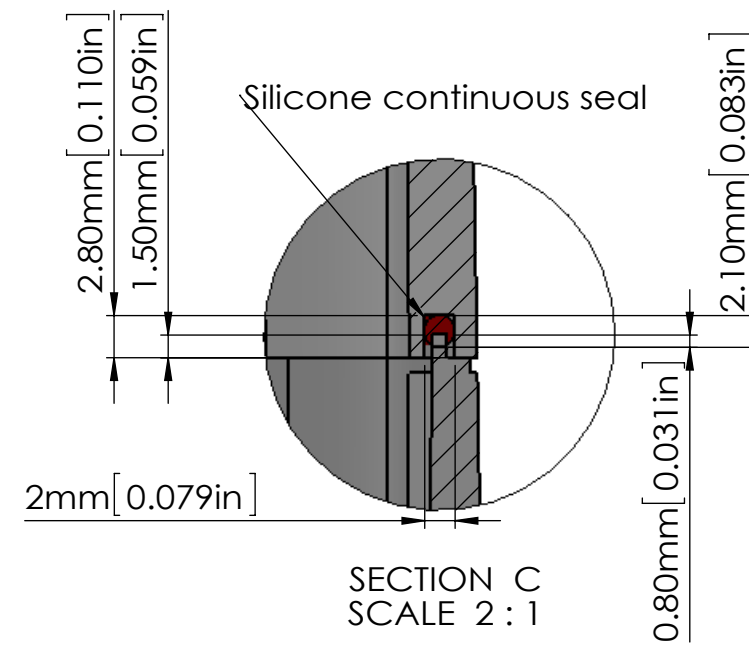

M3X4mm SELF-TAPPING SCREWS (NOT SUPPLIED).

FOUR(4) M4X20mm PAN HEAD SCREWS.

HOLES(4) ARE DESIGNED FOR M4 PAN HEAD SCREWS(NOT SUPPLIED).

SECTION A-A

SECTION B-B

SECTION C SCALE 2:1

According to ISO 2768-m	
Measuring DIM=L	Tolerances
0.5<L<=3.0mm	±0.1mm
3.0<L<=6.0 mm	±0.1mm
6.0<L<=30.0 mm	±0.2mm
30.0<L<=120.0 mm	±0.3mm
120.0<L<=400.0 mm	±0.5mm
400.0<L<=1000.0 mm	±0.8mm

SECTION A-A
SCALE 2 : 3

SECTION B
SCALE 15 : 1

According to ISO 2768-m	
Measuring DIM=L	Tolerances
0.5<L<=3.0mm	±0.1mm
3.0<L<=6.0 mm	±0.1mm
6.0<L<=30.0 mm	±0.2mm
30.0<L<=120.0 mm	±0.3mm
120.0<L<=400.0 mm	±0.5mm
400.0<L<=1000.0 mm	±0.8mm