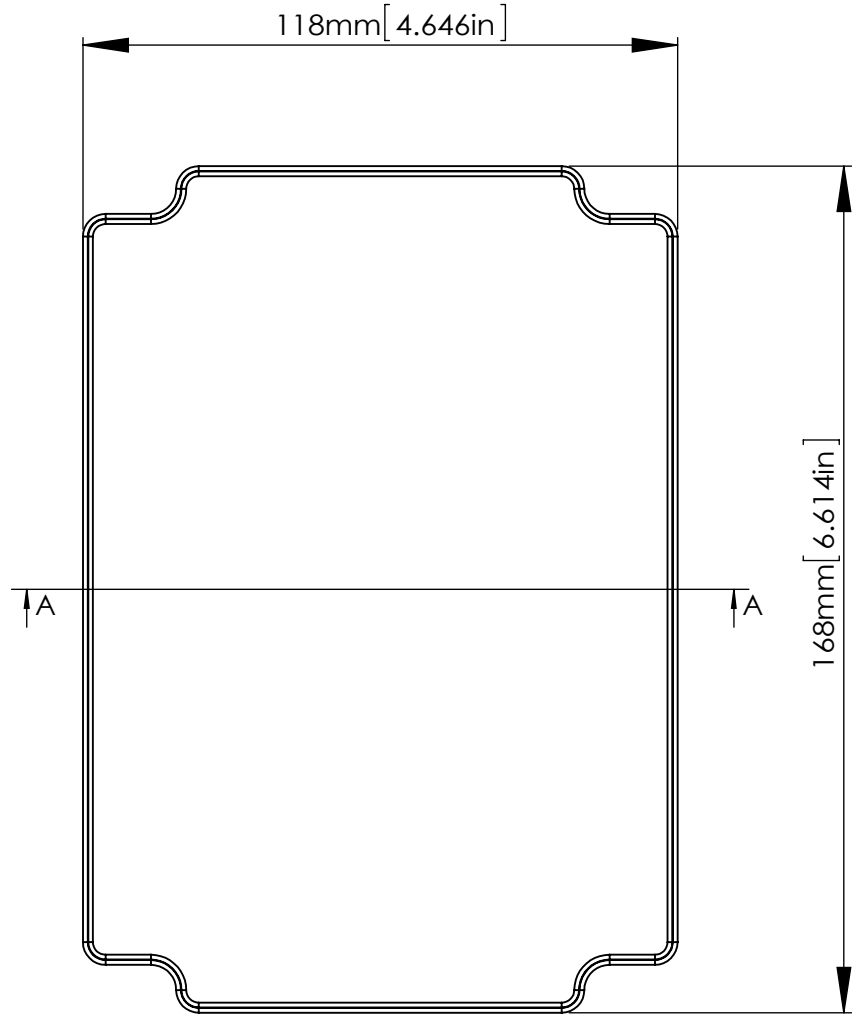

M3X4mm SELF-TAPPING SCREWS (NOT SUPPLIED).

FOUR(4) M4X20mm PAN HEAD SCREWS.

HOLES(4) ARE DESIGNED FOR M4 PAN HEAD SCREWS(NOT SUPPLIED).

SECTION A-A

SECTION B-B

SECTION C SCALE 2:1

According to ISO 2768-m	
Measuring DIM=L	Tolerances
0.5<L<=3.0mm	±0.1mm
3.0<L<=6.0 mm	±0.1mm
6.0<L<=30.0 mm	±0.2mm
30.0<L<=120.0 mm	±0.3mm
120.0<L<=400.0 mm	±0.5mm
400.0<L<=1000.0 mm	±0.8mm

SECTION A-A
SCALE 2 : 3

SECTION B
SCALE 15 : 1

According to ISO 2768-m	
Measuring DIM=L	Tolerances
0.5<L<=3.0mm	±0.1mm
3.0<L<=6.0 mm	±0.1mm
6.0<L<=30.0 mm	±0.2mm
30.0<L<=120.0 mm	±0.3mm
120.0<L<=400.0 mm	±0.5mm
400.0<L<=1000.0 mm	±0.8mm