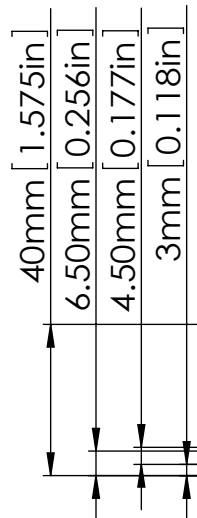

M3X4mm SELF-TAPPING SCREWS (NOT SUPPLIED).

FOUR(4) M4X20mm PAN HEAD SCREWS.

HOLES(4) ARE DESIGNED FOR M4 PAN HEAD SCREWS(NOT SUPPLIED).

SECTION A-A

SECTION B-B

SECTION C SCALE 2:1

According to ISO 2768-m	
Measuring DIM=L	Tolerances
0.5<L<=3.0mm	±0.1mm
3.0<L<=6.0 mm	±0.1mm
6.0<L<=30.0 mm	±0.2mm
30.0<L<=120.0 mm	±0.3mm
120.0<L<=400.0 mm	±0.5mm
400.0<L<=1000.0 mm	±0.8mm

宣又實業有限公司
GAINTA INDUSTRIES LTD.

繪圖 DRA'D BY
JACKY

日期 DATE
2020/03/10

材質 MATE.
PC/ABS

圖名TITLE:
P223MF-IP68/A340MF-IP68

圖號DWG NO:

版次REVISID:

A

SECTION A-A
SCALE 2 : 3

SECTION B
SCALE 15 : 1

According to ISO 2768-m	
Measuring DIM=L	Tolerances
0.5<L<=3.0mm	±0.1mm
3.0<L<=6.0 mm	±0.1mm
6.0<L<=30.0 mm	±0.2mm
30.0<L<=120.0 mm	±0.3mm
120.0<L<=400.0 mm	±0.5mm
400.0<L<=1000.0 mm	±0.8mm