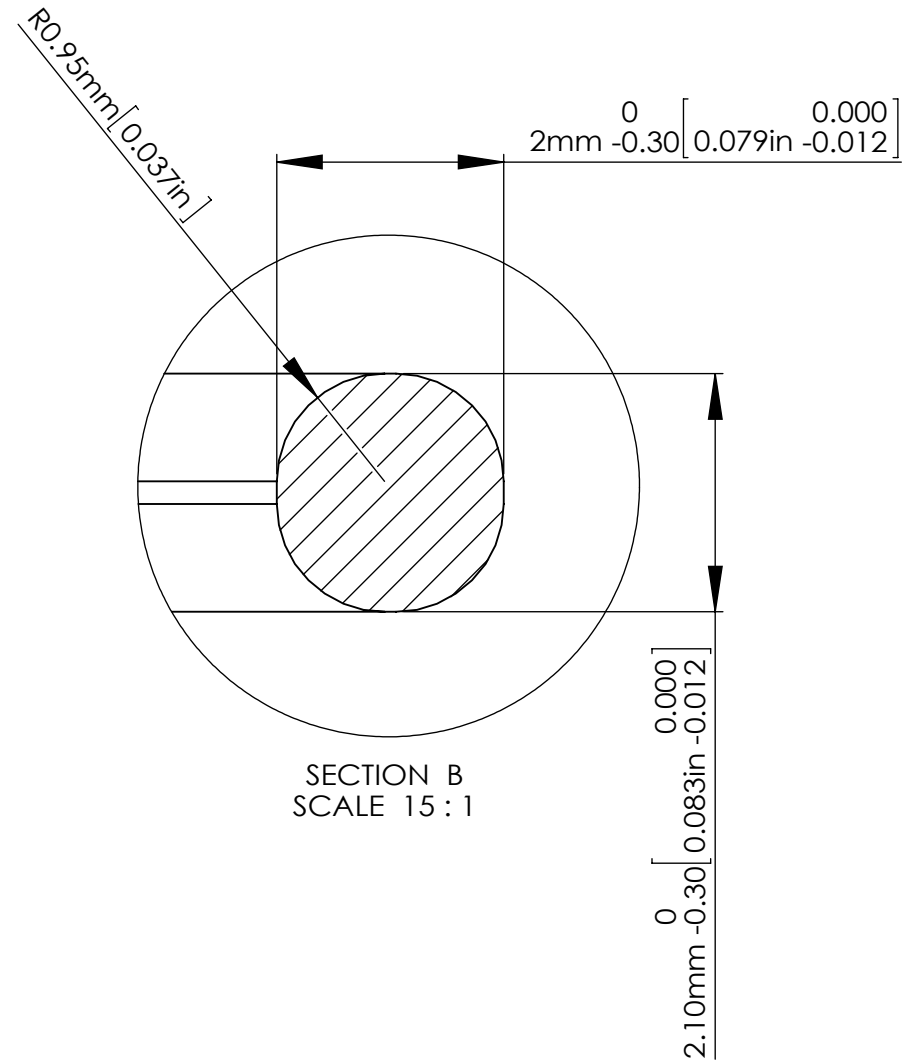

M3X4mm SELF-TAPPING SCREWS (NOT SUPPLIED).

FOUR(4) M4X20mm PAN HEAD SCREWS.

HOLES(4) ARE DESIGNED FOR M4 PAN HEAD SCREWS(NOT SUPPLIED).

SECTION A-A

SECTION B-B

SECTION C SCALE 2:1

According to ISO 2768-m	
Measuring DIM=L	Tolerances
0.5<L<=3.0mm	±0.1mm
3.0<L<=6.0 mm	±0.1mm
6.0<L<=30.0 mm	±0.2mm
30.0<L<=120.0 mm	±0.3mm
120.0<L<=400.0 mm	±0.5mm
400.0<L<=1000.0 mm	±0.8mm

SECTION A-A
SCALE 2 : 3

SECTION B
SCALE 15 : 1

According to ISO 2768-m	
Measuring DIM=L	Tolerances
0.5<L<=3.0mm	±0.1mm
3.0<L<=6.0 mm	±0.1mm
6.0<L<=30.0 mm	±0.2mm
30.0<L<=120.0 mm	±0.3mm
120.0<L<=400.0 mm	±0.5mm
400.0<L<=1000.0 mm	±0.8mm