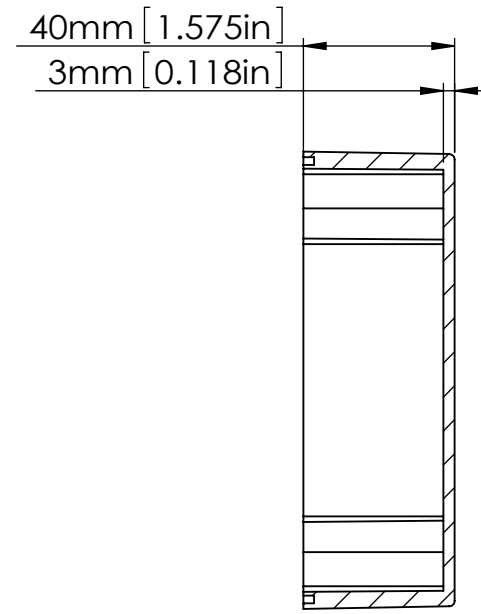

M3X4mm SELF-TAPPING SCREWS (NOT SUPPLIED).

FOUR(4) M4X20mm PAN HEAD SCREWS.

HOLES(4) ARE DESIGNED FOR M4 PAN HEAD SCREWS(NOT SUPPLIED).

SECTION A-A

SECTION B-B

SECTION C SCALE 2:1

According to ISO 2768-m	
Measuring DIM=L	Tolerances
0.5<L<=3.0mm	±0.1mm
3.0<L<=6.0 mm	±0.1mm
6.0<L<=30.0 mm	±0.2mm
30.0<L<=120.0 mm	±0.3mm
120.0<L<=400.0 mm	±0.5mm
400.0<L<=1000.0 mm	±0.8mm

SECTION A-A
SCALE 2 : 3

SECTION B
SCALE 15 : 1

According to ISO 2768-m	
Measuring DIM=L	Tolerances
0.5<L<=3.0mm	±0.1mm
3.0<L<=6.0 mm	±0.1mm
6.0<L<=30.0 mm	±0.2mm
30.0<L<=120.0 mm	±0.3mm
120.0<L<=400.0 mm	±0.5mm
400.0<L<=1000.0 mm	±0.8mm