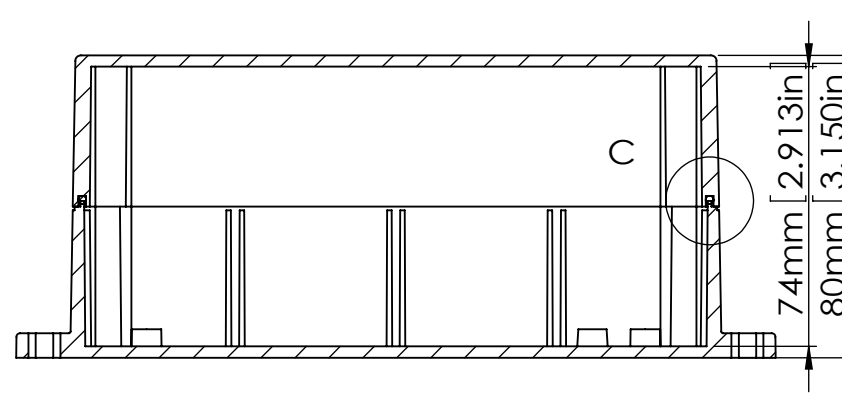

M3X4mm SELF-TAPPING SCREWS (NOT SUPPLIED).

FOUR(4) M4X20mm PAN HEAD SCREWS.

HOLES(4) ARE DESIGNED FOR M4 PAN HEAD SCREWS(NOT SUPPLIED).

SECTION A-A

SECTION B-B

SECTION C SCALE 2:1

According to ISO 2768-m	
Measuring DIM=L	Tolerances
0.5<L<=3.0mm	±0.1mm
3.0<L<=6.0 mm	±0.1mm
6.0<L<=30.0 mm	±0.2mm
30.0<L<=120.0 mm	±0.3mm
120.0<L<=400.0 mm	±0.5mm
400.0<L<=1000.0 mm	±0.8mm

SECTION A-A
SCALE 2 : 3

SECTION B
SCALE 15 : 1

According to ISO 2768-m	
Measuring DIM=L	Tolerances
0.5<L<=3.0mm	±0.1mm
3.0<L<=6.0 mm	±0.1mm
6.0<L<=30.0 mm	±0.2mm
30.0<L<=120.0 mm	±0.3mm
120.0<L<=400.0 mm	±0.5mm
400.0<L<=1000.0 mm	±0.8mm