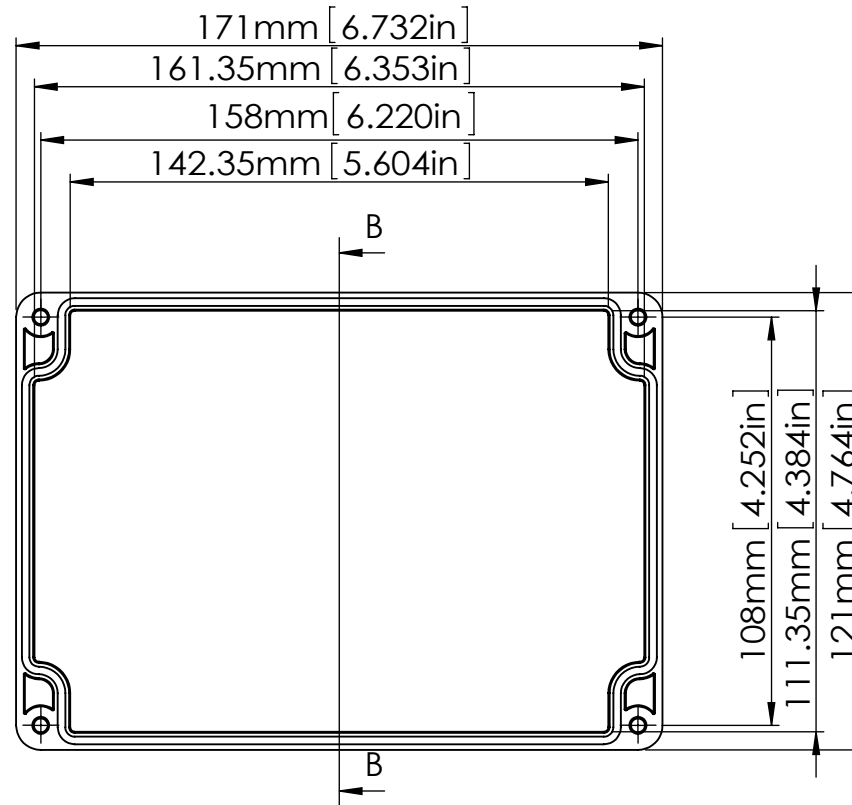

M3X4mm SELF-TAPPING SCREWS (NOT SUPPLIED).

FOUR(4) M4X20mm PAN HEAD SCREWS.

HOLES(4) ARE DESIGNED FOR M4 PAN HEAD SCREWS(NOT SUPPLIED).

SECTION A-A

SECTION B-B

SECTION C SCALE 2:1

According to ISO 2768-m	
Measuring DIM=L	Tolerances
0.5<L<=3.0mm	±0.1mm
3.0<L<=6.0 mm	±0.1mm
6.0<L<=30.0 mm	±0.2mm
30.0<L<=120.0 mm	±0.3mm
120.0<L<=400.0 mm	±0.5mm
400.0<L<=1000.0 mm	±0.8mm

宣又實業有限公司
GAINTA INDUSTRIES LTD.

繪圖 DRA'D BY
JACKY

日期 DATE
2020/03/10

材質 MATE.
PC/ABS

圖名TITLE:
P223MF-IP68/A340MF-IP68

圖號DWG NO:

版次REVISID:

A

SECTION A-A
SCALE 2 : 3

SECTION B
SCALE 15 : 1

According to ISO 2768-m	
Measuring DIM=L	Tolerances
0.5<L<=3.0mm	±0.1mm
3.0<L<=6.0 mm	±0.1mm
6.0<L<=30.0 mm	±0.2mm
30.0<L<=120.0 mm	±0.3mm
120.0<L<=400.0 mm	±0.5mm
400.0<L<=1000.0 mm	±0.8mm