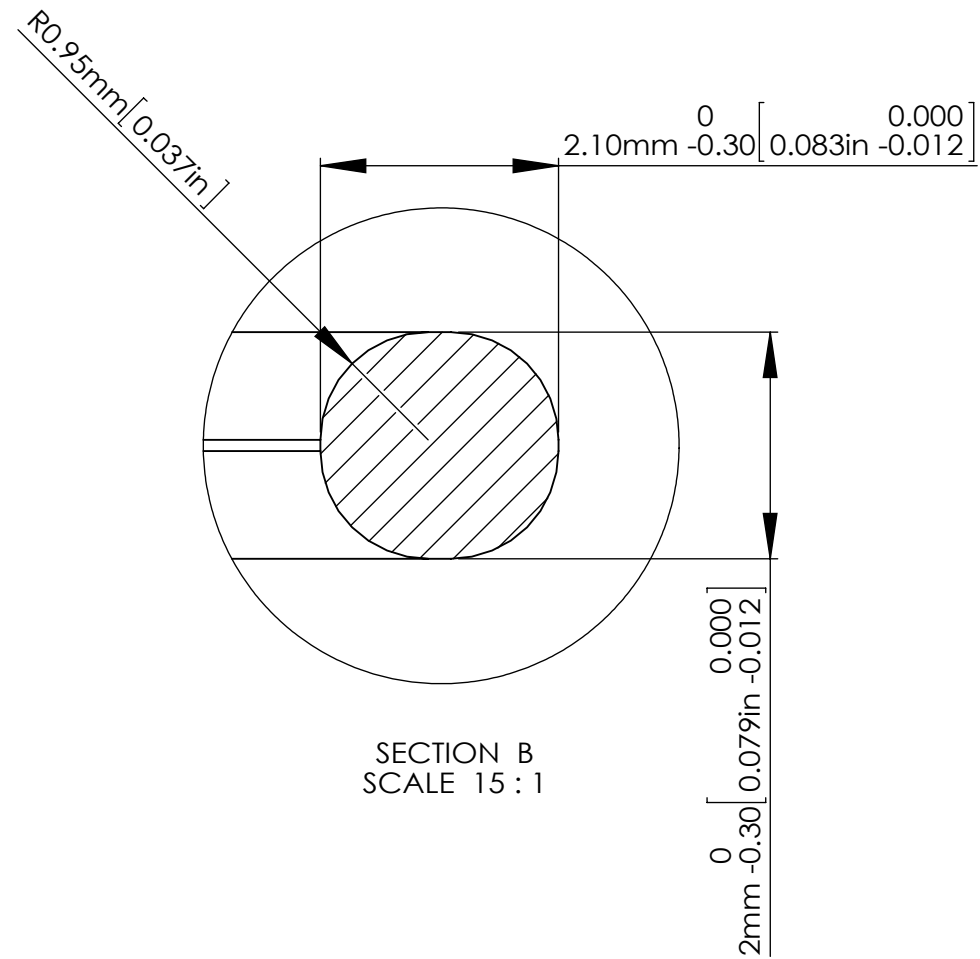

M3X6mm SELF-TAPPING SCREWS (NOT SUPPLIED).

FOUR (4) M4X20mm PAN HEAD SCREWS.

SECTION B-B SCALE 2 : 3

HOLES (4) ARE DESIGNED FOR M4 PAN HEAD SCREWS (NOT SUPPLIED).

SECTION A-A SCALE 2 : 3

SECTION C SCALE 3 : 1

ASSEMBLY

According to ISO 2768-m	
Measuring DIM=L	Tolerances
0.5<L<=3.0mm	±0.1mm
3.0<L<=6.0 mm	±0.1mm
6.0<L<=30.0 mm	±0.2mm
30.0<L<=120.0 mm	±0.3mm
120.0<L<=400.0 mm	±0.5mm
400.0<L<=1000.0 mm	±0.8mm

宣又實業有限公司
GAINTA INDUSTRIES LTD.

繪圖 DRA'D BY
JACKY

日期 DATE
2020/03/10

材質 MATE.
PC/ABS

圖名TITLE:
P256MF-IP68/A366MF-IP68

圖號DWG NO:

版次REVISED:
A

SECTION A-A
SCALE 1:1

SECTION B
SCALE 15:1

According to ISO 2768-m	
Measuring DIM=L	Tolerances
0.5<L<=3.0mm	±0.1mm
3.0<L<=6.0 mm	±0.1mm
6.0<L<=30.0 mm	±0.2mm
30.0<L<=120.0 mm	±0.3mm
120.0<L<=400.0 mm	±0.5mm
400.0<L<=1000.0 mm	±0.8mm

宣又實業有限公司
GAINTA INDUSTRIES LTD.