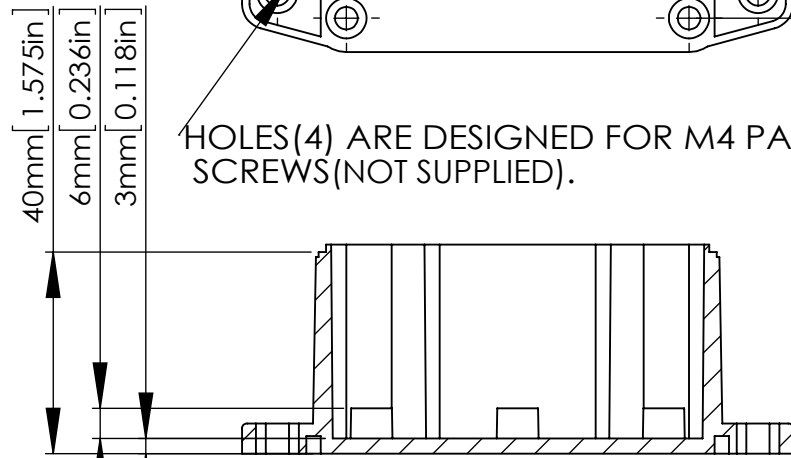

M3X6mm SELF-TAPPING SCREWS (NOT SUPPLIED).

FOUR (4) M4X20mm PAN HEAD SCREWS.

SECTION B-B SCALE 2 : 3

HOLES (4) ARE DESIGNED FOR M4 PAN HEAD SCREWS (NOT SUPPLIED).

SECTION A-A SCALE 2 : 3

SECTION C SCALE 3 : 1

ASSEMBLY

According to ISO 2768-m	
Measuring DIM=L	Tolerances
0.5<L<=3.0mm	±0.1mm
3.0<L<=6.0 mm	±0.1mm
6.0<L<=30.0 mm	±0.2mm
30.0<L<=120.0 mm	±0.3mm
120.0<L<=400.0 mm	±0.5mm
400.0<L<=1000.0 mm	±0.8mm

宣又實業有限公司
GAINTA INDUSTRIES LTD.