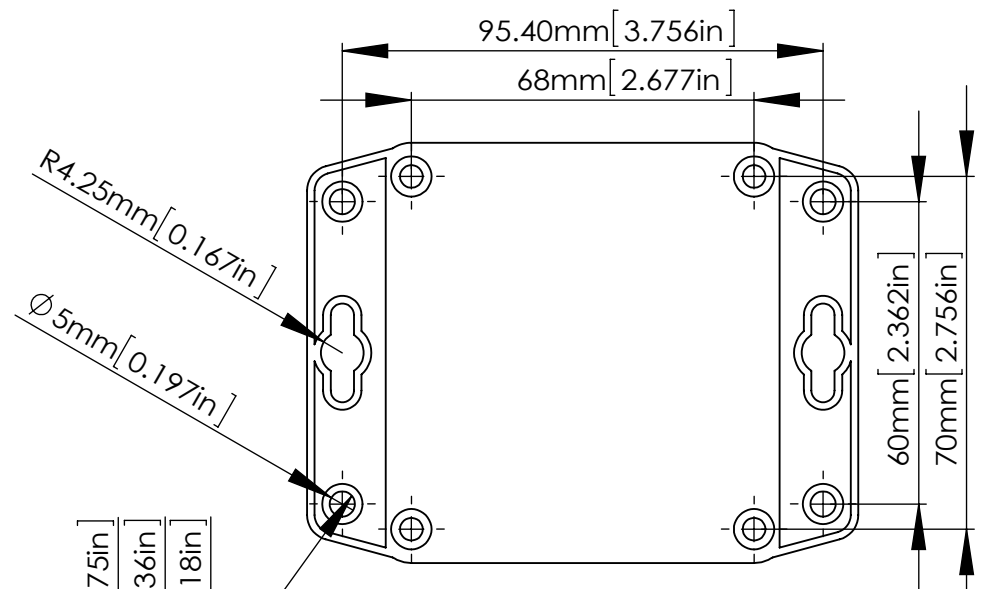

M3X6mm SELF-TAPPING SCREWS (NOT SUPPLIED).

FOUR (4) M4X20mm PAN HEAD SCREWS.

SECTION B-B SCALE 2 : 3

HOLES (4) ARE DESIGNED FOR M4 PAN HEAD SCREWS (NOT SUPPLIED).

SECTION A-A SCALE 2 : 3

SECTION C SCALE 3 : 1

ASSEMBLY

According to ISO 2768-m	
Measuring DIM=L	Tolerances
0.5<L<=3.0mm	±0.1mm
3.0<L<=6.0 mm	±0.1mm
6.0<L<=30.0 mm	±0.2mm
30.0<L<=120.0 mm	±0.3mm
120.0<L<=400.0 mm	±0.5mm
400.0<L<=1000.0 mm	±0.8mm

宣又實業有限公司
GAINTA INDUSTRIES LTD.

繪圖 DRA'D BY
JACKY

日期 DATE
2020/03/10

材質 MATE.
PC/ABS

圖名TITLE:
P256MF-IP68/A366MF-IP68

圖號DWG NO:

版次REVISED:
A

SECTION A-A
SCALE 1:1

SECTION B
SCALE 15:1

According to ISO 2768-m	
Measuring DIM=L	Tolerances
0.5<L<=3.0mm	±0.1mm
3.0<L<=6.0 mm	±0.1mm
6.0<L<=30.0 mm	±0.2mm
30.0<L<=120.0 mm	±0.3mm
120.0<L<=400.0 mm	±0.5mm
400.0<L<=1000.0 mm	±0.8mm

宣又實業有限公司
GAINTA INDUSTRIES LTD.