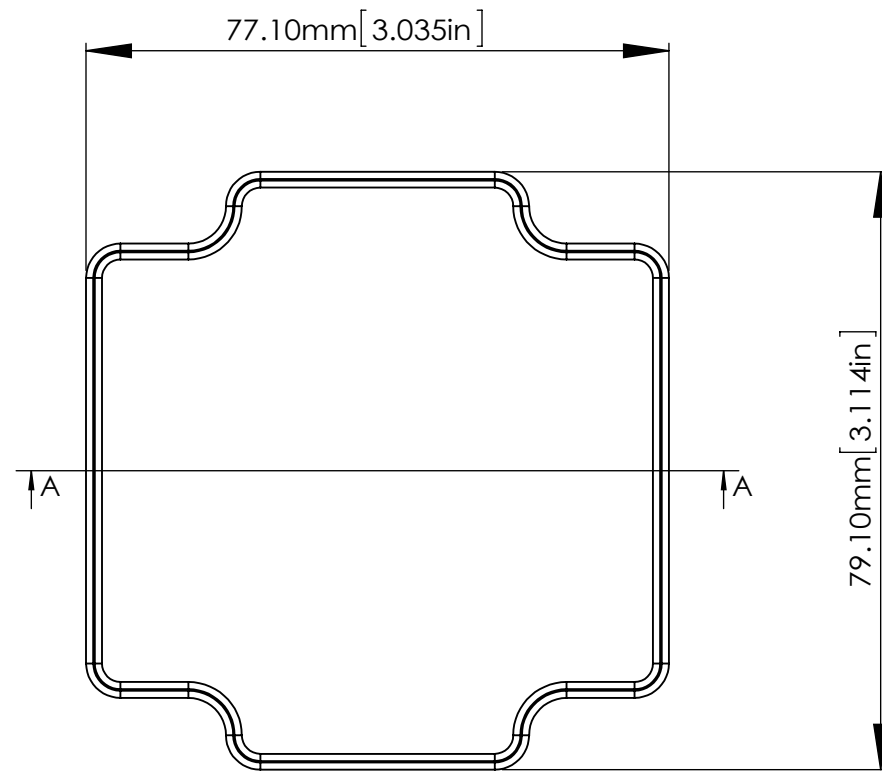

M3X6mm SELF-TAPPING SCREWS (NOT SUPPLIED).

FOUR (4) M4X20mm PAN HEAD SCREWS.

SECTION B-B SCALE 2 : 3

HOLES (4) ARE DESIGNED FOR M4 PAN HEAD SCREWS (NOT SUPPLIED).

SECTION A-A SCALE 2 : 3

SECTION C SCALE 3 : 1

ASSEMBLY

According to ISO 2768-m	
Measuring DIM=L	Tolerances
0.5<L<=3.0mm	±0.1mm
3.0<L<=6.0 mm	±0.1mm
6.0<L<=30.0 mm	±0.2mm
30.0<L<=120.0 mm	±0.3mm
120.0<L<=400.0 mm	±0.5mm
400.0<L<=1000.0 mm	±0.8mm

宣又實業有限公司
GAINTA INDUSTRIES LTD.

繪圖 DRA'D BY
JACKY

日期 DATE
2020/03/10

材質 MATE.
PC/ABS

圖名TITLE:
P256MF-IP68/A366MF-IP68

圖號DWG NO:

版次REVISED:
A

SECTION A-A
SCALE 1:1

SECTION B
SCALE 15:1

According to ISO 2768-m	
Measuring DIM=L	Tolerances
0.5<L<=3.0mm	±0.1mm
3.0<L<=6.0 mm	±0.1mm
6.0<L<=30.0 mm	±0.2mm
30.0<L<=120.0 mm	±0.3mm
120.0<L<=400.0 mm	±0.5mm
400.0<L<=1000.0 mm	±0.8mm

宣又實業有限公司
GAINTA INDUSTRIES LTD.