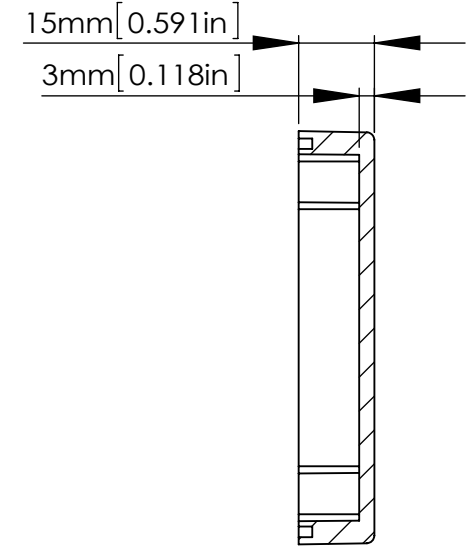

M3X6mm SELF-TAPPING SCREWS (NOT SUPPLIED).

FOUR (4) M4X20mm PAN HEAD SCREWS.

SECTION B-B SCALE 2 : 3

HOLES (4) ARE DESIGNED FOR M4 PAN HEAD SCREWS (NOT SUPPLIED).

SECTION A-A SCALE 2 : 3

SECTION C SCALE 3 : 1

ASSEMBLY

According to ISO 2768-m	
Measuring DIM=L	Tolerances
0.5<L<=3.0mm	±0.1mm
3.0<L<=6.0 mm	±0.1mm
6.0<L<=30.0 mm	±0.2mm
30.0<L<=120.0 mm	±0.3mm
120.0<L<=400.0 mm	±0.5mm
400.0<L<=1000.0 mm	±0.8mm

宣又實業有限公司
GAINTA INDUSTRIES LTD.

繪圖 DRA'D BY
JACKY

日期 DATE
2020/03/10

材質 MATE.
PC/ABS

圖名TITLE:
P256MF-IP68/A366MF-IP68

圖號DWG NO:

版次REVISED:
A

SECTION A-A
SCALE 1:1

SECTION B
SCALE 15:1

According to ISO 2768-m	
Measuring DIM=L	Tolerances
0.5<L<=3.0mm	±0.1mm
3.0<L<=6.0 mm	±0.1mm
6.0<L<=30.0 mm	±0.2mm
30.0<L<=120.0 mm	±0.3mm
120.0<L<=400.0 mm	±0.5mm
400.0<L<=1000.0 mm	±0.8mm

宣又實業有限公司
GAINTA INDUSTRIES LTD.