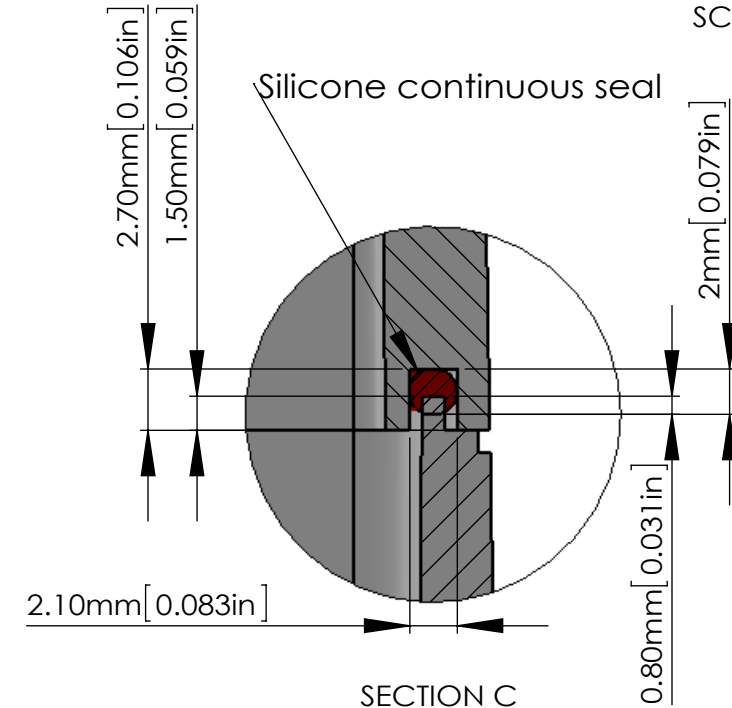

M3X6mm SELF-TAPPING SCREWS (NOT SUPPLIED).

FOUR (4) M4X20mm PAN HEAD SCREWS.

SECTION B-B SCALE 2 : 3

HOLES (4) ARE DESIGNED FOR M4 PAN HEAD SCREWS (NOT SUPPLIED).

SECTION A-A SCALE 2 : 3

SECTION C SCALE 3 : 1

ASSEMBLY

According to ISO 2768-m	
Measuring DIM=L	Tolerances
0.5<L<=3.0mm	±0.1mm
3.0<L<=6.0 mm	±0.1mm
6.0<L<=30.0 mm	±0.2mm
30.0<L<=120.0 mm	±0.3mm
120.0<L<=400.0 mm	±0.5mm
400.0<L<=1000.0 mm	±0.8mm

宣又實業有限公司
GAINTA INDUSTRIES LTD.

繪圖 DRA'D BY
JACKY

日期 DATE
2020/03/10

材質 MATE.
PC/ABS

圖名TITLE:
P256MF-IP68/A366MF-IP68

圖號DWG NO:

版次REVISED:
A

SECTION A-A
SCALE 1:1

SECTION B
SCALE 15:1

According to ISO 2768-m	
Measuring DIM=L	Tolerances
0.5<L<=3.0mm	±0.1mm
3.0<L<=6.0 mm	±0.1mm
6.0<L<=30.0 mm	±0.2mm
30.0<L<=120.0 mm	±0.3mm
120.0<L<=400.0 mm	±0.5mm
400.0<L<=1000.0 mm	±0.8mm

宣又實業有限公司
GAINTA INDUSTRIES LTD.