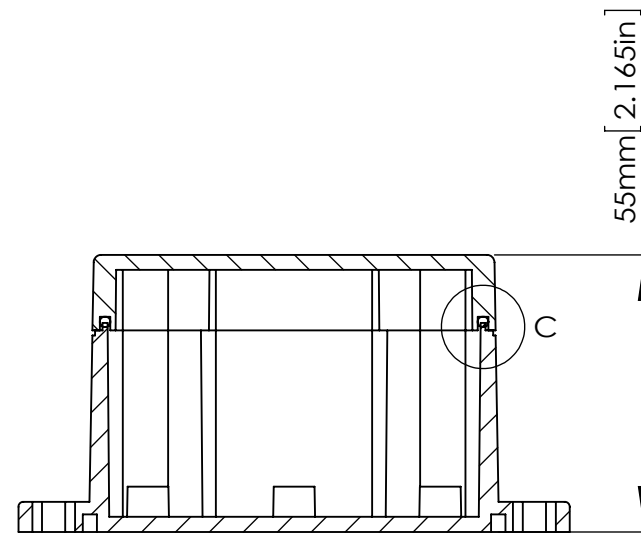

M3X6mm SELF-TAPPING SCREWS (NOT SUPPLIED).

FOUR (4) M4X20mm PAN HEAD SCREWS.

SECTION B-B SCALE 2 : 3

HOLES (4) ARE DESIGNED FOR M4 PAN HEAD SCREWS (NOT SUPPLIED).

SECTION A-A SCALE 2 : 3

SECTION C SCALE 3 : 1

ASSEMBLY

According to ISO 2768-m	
Measuring DIM=L	Tolerances
0.5<L<=3.0mm	±0.1mm
3.0<L<=6.0 mm	±0.1mm
6.0<L<=30.0 mm	±0.2mm
30.0<L<=120.0 mm	±0.3mm
120.0<L<=400.0 mm	±0.5mm
400.0<L<=1000.0 mm	±0.8mm

宣又實業有限公司
GAINTA INDUSTRIES LTD.