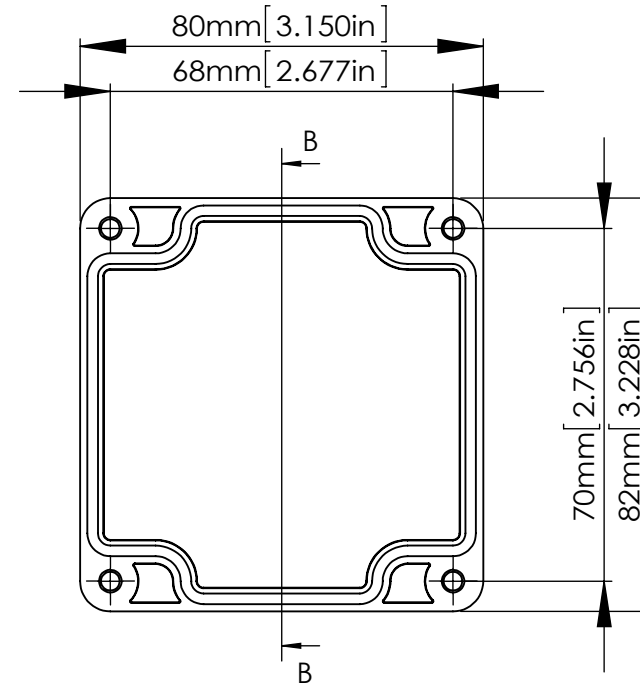

M3X6mm SELF-TAPPING SCREWS (NOT SUPPLIED).

FOUR (4) M4X20mm PAN HEAD SCREWS.

SECTION B-B SCALE 2 : 3

HOLES (4) ARE DESIGNED FOR M4 PAN HEAD SCREWS (NOT SUPPLIED).

SECTION A-A SCALE 2 : 3

SECTION C SCALE 3 : 1

ASSEMBLY

According to ISO 2768-m	
Measuring DIM=L	Tolerances
0.5<L<=3.0mm	±0.1mm
3.0<L<=6.0 mm	±0.1mm
6.0<L<=30.0 mm	±0.2mm
30.0<L<=120.0 mm	±0.3mm
120.0<L<=400.0 mm	±0.5mm
400.0<L<=1000.0 mm	±0.8mm

宣又實業有限公司
GAINTA INDUSTRIES LTD.

繪圖 DRA'D BY
JACKY

日期 DATE
2020/03/10

材質 MATE.
PC/ABS

圖名TITLE:
P256MF-IP68/A366MF-IP68

圖號DWG NO:

版次REVISED:
A

SECTION A-A
SCALE 1:1

SECTION B
SCALE 15:1

According to ISO 2768-m	
Measuring DIM=L	Tolerances
0.5<L<=3.0mm	±0.1mm
3.0<L<=6.0 mm	±0.1mm
6.0<L<=30.0 mm	±0.2mm
30.0<L<=120.0 mm	±0.3mm
120.0<L<=400.0 mm	±0.5mm
400.0<L<=1000.0 mm	±0.8mm

宣又實業有限公司
GAINTA INDUSTRIES LTD.