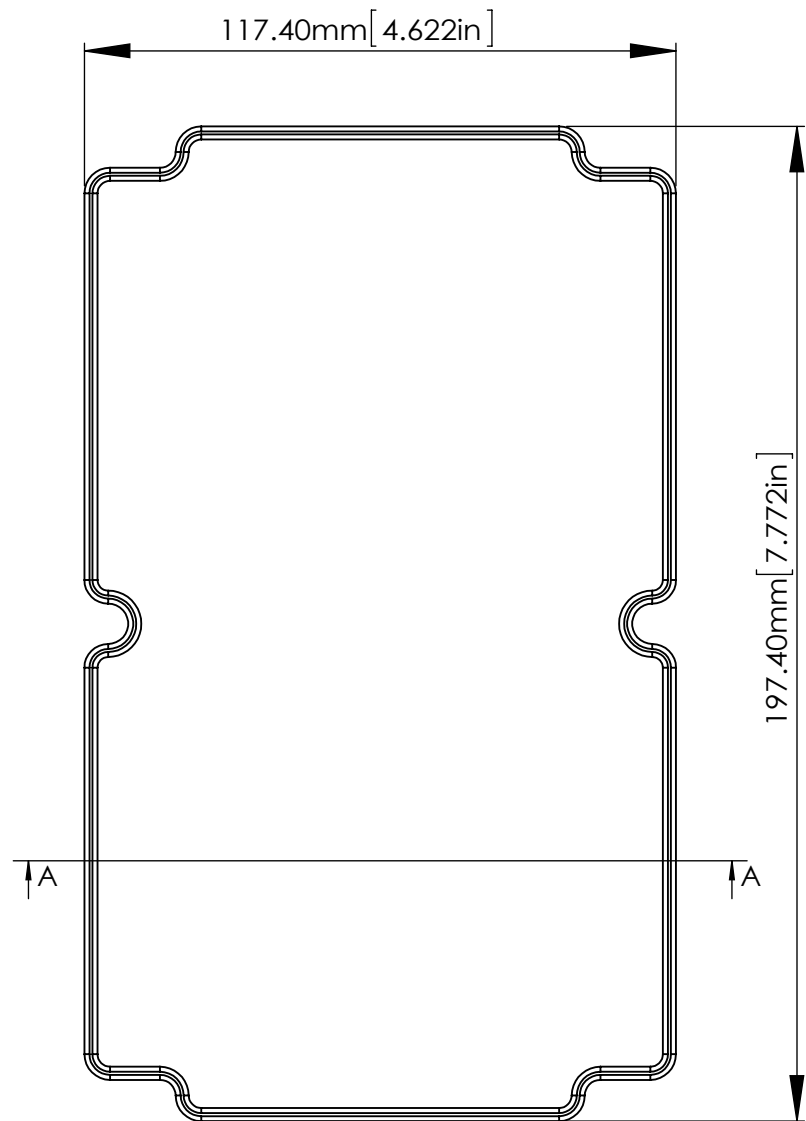

According to ISO 2768-m	
Measuring DIM=L	Tolerances
0.5<L<=3.0mm	±0.1mm
3.0<L<=6.0 mm	±0.1mm
6.0<L<=30.0 mm	±0.2mm
30.0<L<=120.0 mm	±0.3mm
120.0<L<=400.0 mm	±0.5mm
400.0<L<=1000.0 mm	±0.8mm

SECTION A-A
SCALE 2:3

SECTION B
SCALE 15:1

According to ISO 2768-m	
Measuring DIM=L	Tolerances
0.5<L<=3.0mm	±0.1mm
3.0<L<=6.0 mm	±0.1mm
6.0<L<=30.0 mm	±0.2mm
30.0<L<=120.0 mm	±0.3mm
120.0<L<=400.0 mm	±0.5mm
400.0<L<=1000.0 mm	±0.8mm

宣又實業有限公司
GAINTA INDUSTRIES LTD.

繪圖 DRA'D BY
JACKY

日期 DATE
2020/02/20

材質 MATE.
SILICONE

圖名TITLE:
P2691SEAL/A3735SEAL

圖號DWG NO:

版次REVISED:

A