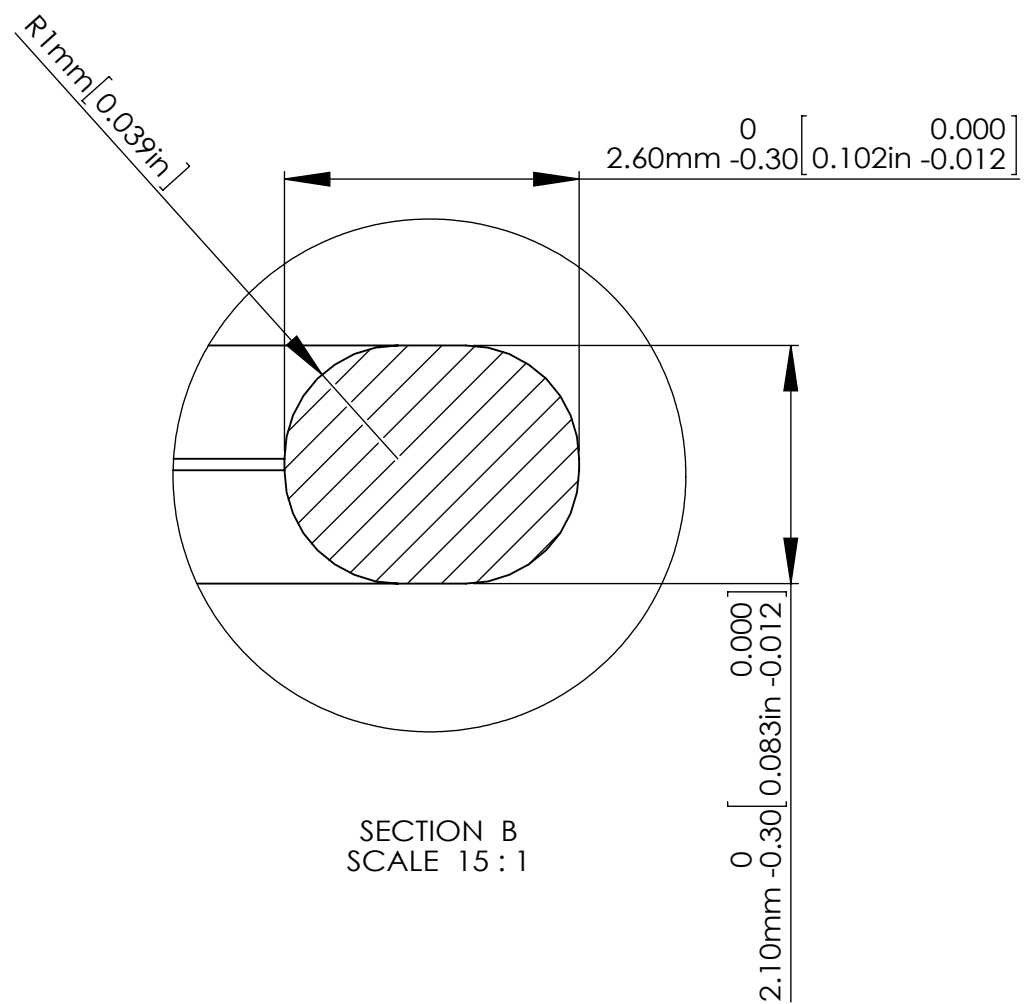

According to ISO 2768-m	
Measuring DIM=L	Tolerances
0.5<L<=3.0mm	±0.1mm
3.0<L<=6.0 mm	±0.1mm
6.0<L<=30.0 mm	±0.2mm
30.0<L<=120.0 mm	±0.3mm
120.0<L<=400.0 mm	±0.5mm
400.0<L<=1000.0 mm	±0.8mm

SECTION A-A
SCALE 2:3

SECTION B
SCALE 15:1

According to ISO 2768-m	
Measuring DIM=L	Tolerances
0.5<L<=3.0mm	±0.1mm
3.0<L<=6.0 mm	±0.1mm
6.0<L<=30.0 mm	±0.2mm
30.0<L<=120.0 mm	±0.3mm
120.0<L<=400.0 mm	±0.5mm
400.0<L<=1000.0 mm	±0.8mm