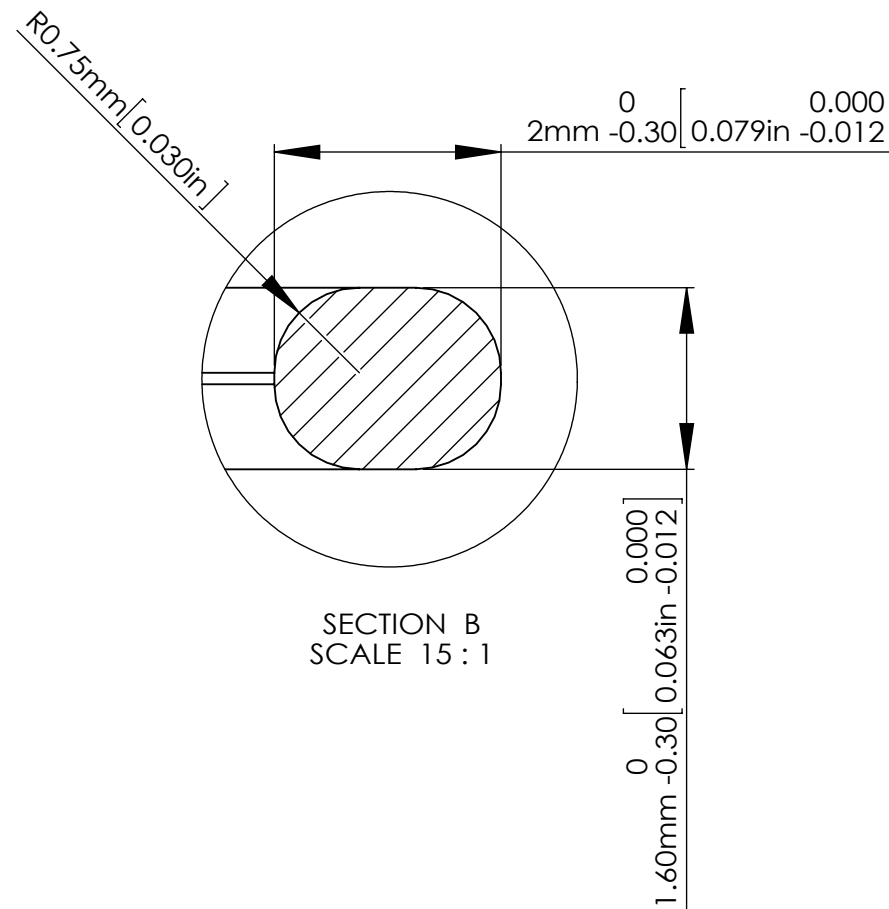

According to ISO 2768-m

| Measuring DIM=L | Tolerances |
|--------------------|------------|
| 0.5<L<=3.0mm | ±0.1mm |
| 3.0<L<=6.0 mm | ±0.1mm |
| 6.0<L<=30.0 mm | ±0.2mm |
| 30.0<L<=120.0 mm | ±0.3mm |
| 120.0<L<=400.0 mm | ±0.5mm |
| 400.0<L<=1000.0 mm | ±0.8mm |

SECTION A-A
SCALE 2 : 3

SECTION B
SCALE 15 : 1

| According to ISO 2768-m | |
|-------------------------|------------|
| Measuring DIM=L | Tolerances |
| 0.5<L<=3.0mm | ±0.1mm |
| 3.0<L<=6.0 mm | ±0.1mm |
| 6.0<L<=30.0 mm | ±0.2mm |
| 30.0<L<=120.0 mm | ±0.3mm |
| 120.0<L<=400.0 mm | ±0.5mm |
| 400.0<L<=1000.0 mm | ±0.8mm |