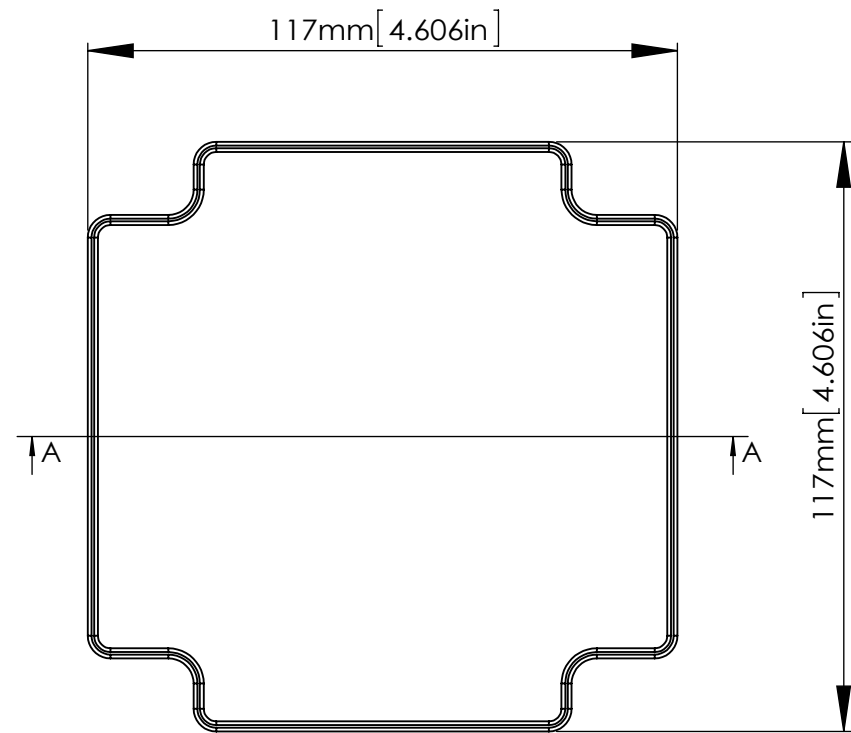

According to ISO 2768-m

| Measuring DIM=L | Tolerances |
|--------------------|------------|
| 0.5<L<=3.0mm | ±0.1mm |
| 3.0<L<=6.0 mm | ±0.1mm |
| 6.0<L<=30.0 mm | ±0.2mm |
| 30.0<L<=120.0 mm | ±0.3mm |
| 120.0<L<=400.0 mm | ±0.5mm |
| 400.0<L<=1000.0 mm | ±0.8mm |

SECTION A-A
SCALE 2 : 3

SECTION B
SCALE 15 : 1

| According to ISO 2768-m | |
|-------------------------|------------|
| Measuring DIM=L | Tolerances |
| 0.5<L<=3.0mm | ±0.1mm |
| 3.0<L<=6.0 mm | ±0.1mm |
| 6.0<L<=30.0 mm | ±0.2mm |
| 30.0<L<=120.0 mm | ±0.3mm |
| 120.0<L<=400.0 mm | ±0.5mm |
| 400.0<L<=1000.0 mm | ±0.8mm |