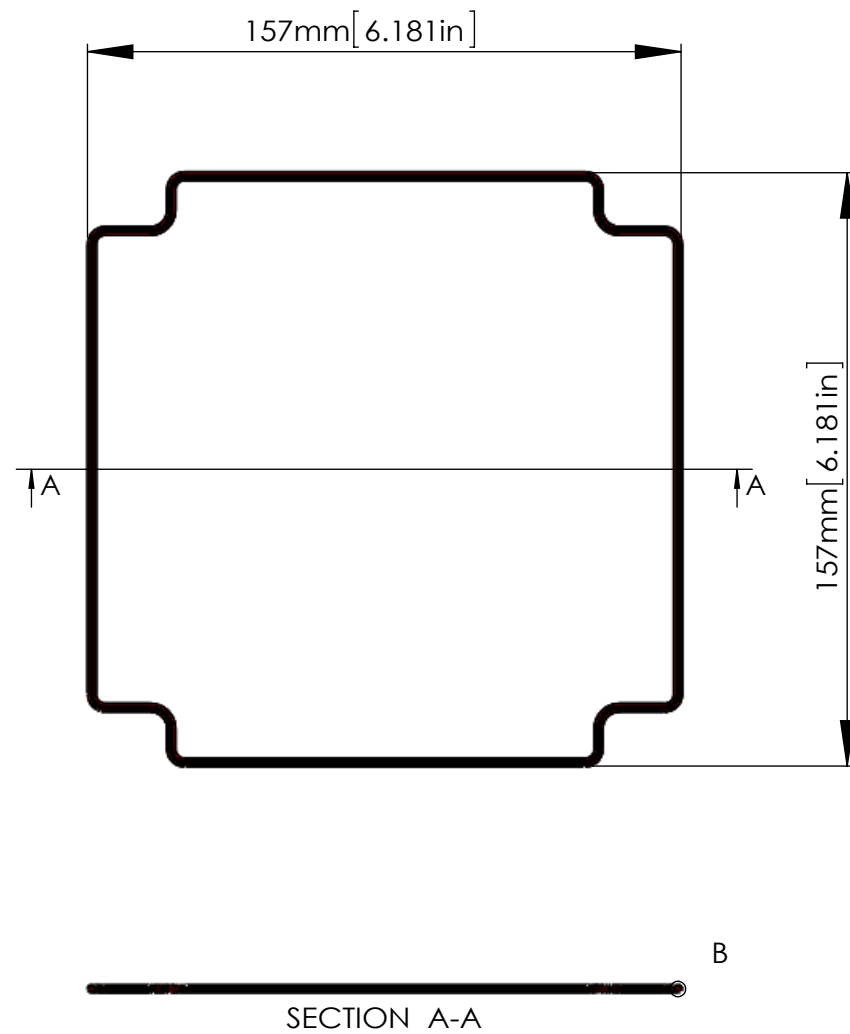

According to ISO 2768-m

Measuring DIM=L	Tolerances
0.5<L<=3.0mm	±0.1mm
3.0<L<=6.0 mm	±0.1mm
6.0<L<=30.0 mm	±0.2mm
30.0<L<=120.0 mm	±0.3mm
120.0<L<=400.0 mm	±0.5mm
400.0<L<=1000.0 mm	±0.8mm

宣又實業有限公司 GAINTA INDUSTRIES LTD.	繪圖	DRA'D BY	日期	DATE	材質	MATE.	圖名TITLE:	圖號DWG NO:	版次REVISED:
		JACKY	2020/02/20		PC/ABS		P287-IP68/A396-IP68		A

According to ISO 2768-m	
Measuring DIM=L	Tolerances
0.5<L<=3.0mm	±0.1mm
3.0<L<=6.0 mm	±0.1mm
6.0<L<=30.0 mm	±0.2mm
30.0<L<=120.0 mm	±0.3mm
120.0<L<=400.0 mm	±0.5mm
400.0<L<=1000.0 mm	±0.8mm

宣又實業有限公司
GAINTA INDUSTRIES LTD.