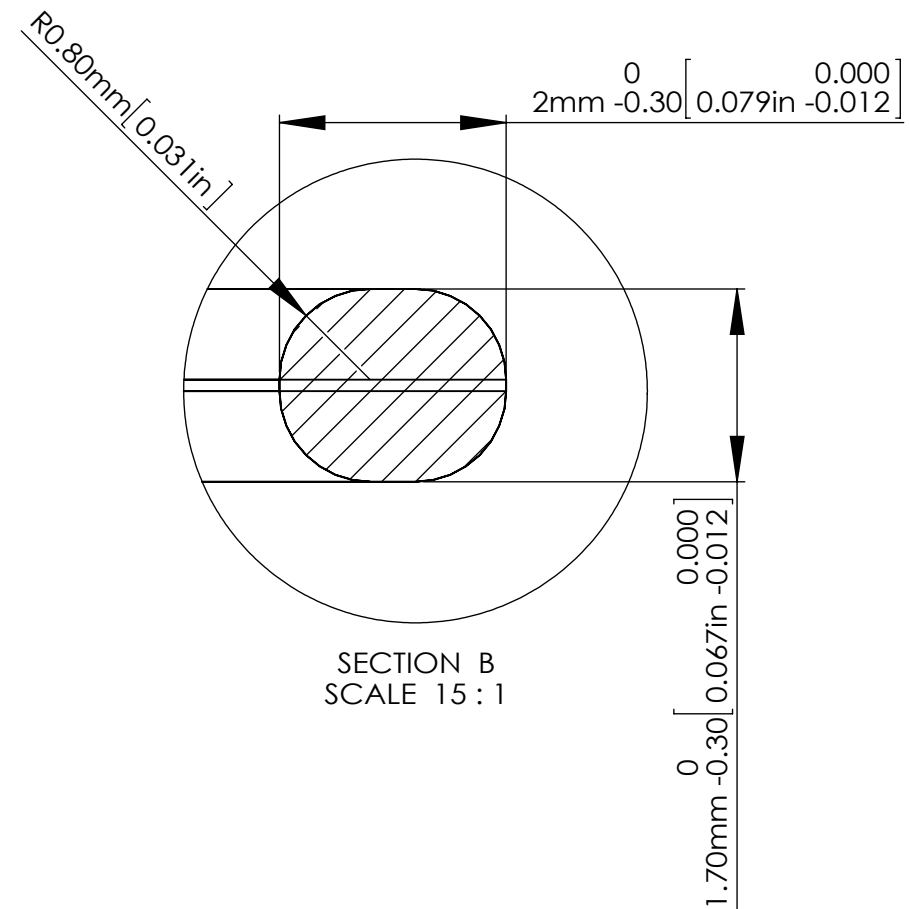

According to ISO 2768-m

Measuring DIM=L	Tolerances
0.5<L<=3.0mm	±0.1mm
3.0<L<=6.0 mm	±0.1mm
6.0<L<=30.0 mm	±0.2mm
30.0<L<=120.0 mm	±0.3mm
120.0<L<=400.0 mm	±0.5mm
400.0<L<=1000.0 mm	±0.8mm

宣又實業有限公司 GAINTA INDUSTRIES LTD.	繪圖	DRA'D BY	日期	DATE	材質	MATE.	圖名TITLE:	圖號DWG NO:	版次REVISED:
		JACKY	2020/02/20		PC/ABS		P287-IP68/A396-IP68		A

According to ISO 2768-m	
Measuring DIM=L	Tolerances
0.5<L<=3.0mm	±0.1mm
3.0<L<=6.0 mm	±0.1mm
6.0<L<=30.0 mm	±0.2mm
30.0<L<=120.0 mm	±0.3mm
120.0<L<=400.0 mm	±0.5mm
400.0<L<=1000.0 mm	±0.8mm

宣又實業有限公司
GAINTA INDUSTRIES LTD.