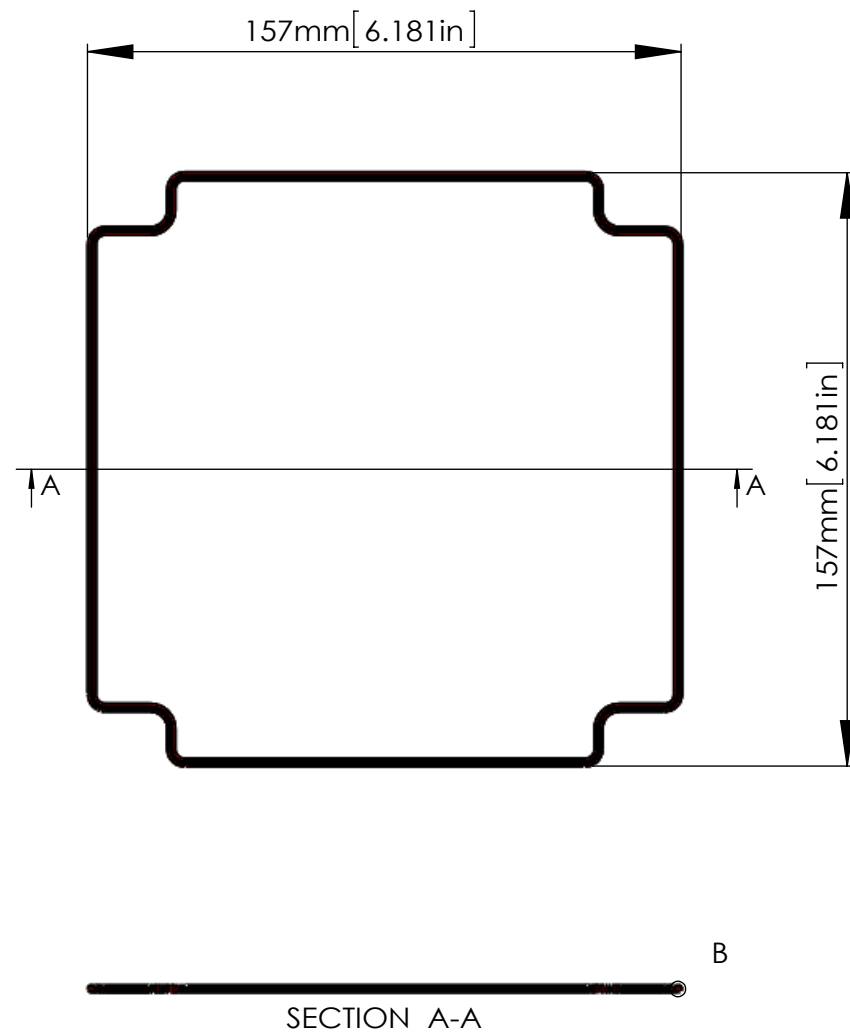

According to ISO 2768-m	
Measuring DIM=L	Tolerances
0.5<L<=3.0mm	±0.1mm
3.0<L<=6.0 mm	±0.1mm
6.0<L<=30.0 mm	±0.2mm
30.0<L<=120.0 mm	±0.3mm
120.0<L<=400.0 mm	±0.5mm
400.0<L<=1000.0 mm	±0.8mm

宣又實業有限公司
GAINTA INDUSTRIES LTD.

繪圖 DRA'D BY
JACKY

日期 DATE
2020/02/20

材質 MATE.
PC/ABS

圖名TITLE:
P288-IP68/A399-IP68

圖號DWG NO:

版次REVISED:
A

According to ISO 2768-m	
Measuring DIM=L	Tolerances
0.5<L<=3.0mm	±0.1mm
3.0<L<=6.0 mm	±0.1mm
6.0<L<=30.0 mm	±0.2mm
30.0<L<=120.0 mm	±0.3mm
120.0<L<=400.0 mm	±0.5mm
400.0<L<=1000.0 mm	±0.8mm