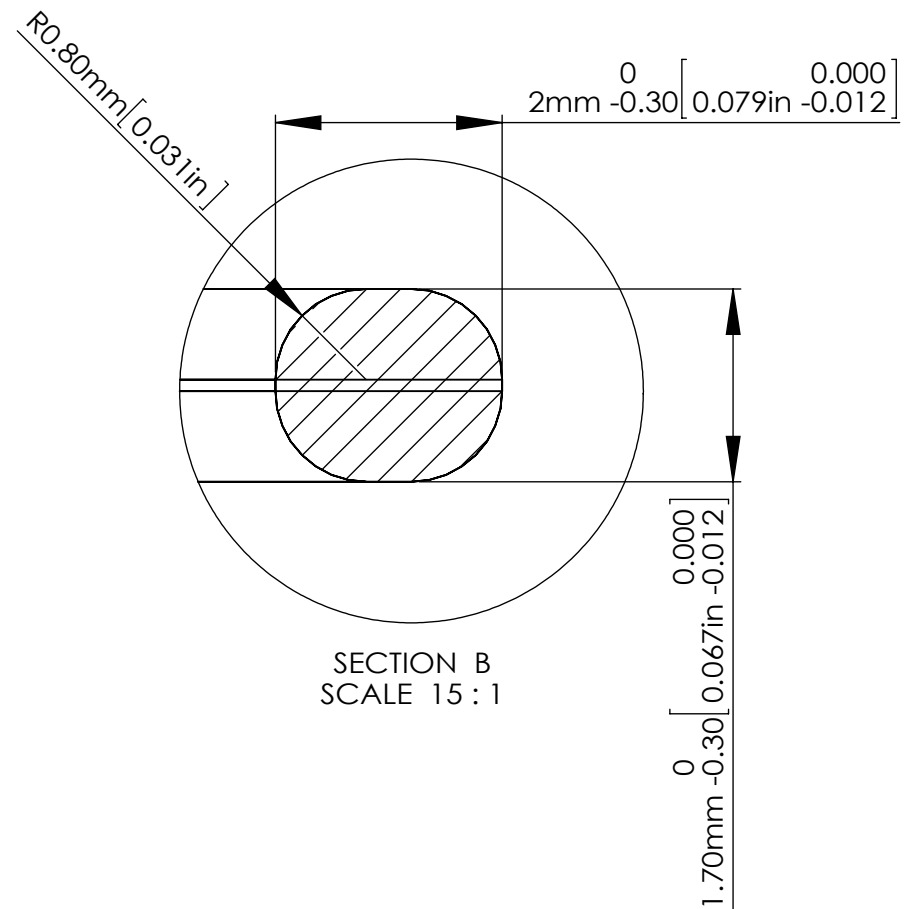

According to ISO 2768-m	
Measuring DIM=L	Tolerances
0.5<L<=3.0mm	±0.1mm
3.0<L<=6.0 mm	±0.1mm
6.0<L<=30.0 mm	±0.2mm
30.0<L<=120.0 mm	±0.3mm
120.0<L<=400.0 mm	±0.5mm
400.0<L<=1000.0 mm	±0.8mm

宣又實業有限公司
GAINTA INDUSTRIES LTD.

繪圖 DRA'D BY
JACKY

日期 DATE
2020/02/20

材質 MATE.
PC/ABS

圖名TITLE:
P288-IP68/A399-IP68

圖號DWG NO:

版次REVISED:
A

According to ISO 2768-m	
Measuring DIM=L	Tolerances
0.5<L<=3.0mm	±0.1mm
3.0<L<=6.0 mm	±0.1mm
6.0<L<=30.0 mm	±0.2mm
30.0<L<=120.0 mm	±0.3mm
120.0<L<=400.0 mm	±0.5mm
400.0<L<=1000.0 mm	±0.8mm