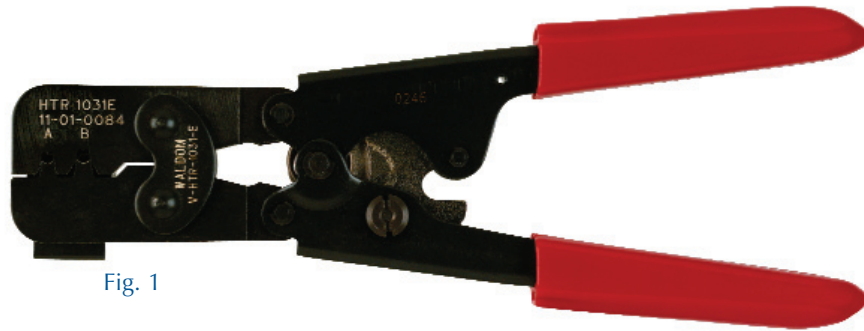

TOOLS

TOOLS FOR ELECTRONIC APPLICATIONS (Cont.)

Fig. 1

Fig. 2

Fig. 3

Fig. 4

Fig. 5

Ratchet Hand Crimping Tools

Retail Part No.	Figure No.	Crimps Molex Terminal Series No.	with Locator	Wire Range	Overall Length	Handle Color
W-HTR-1031-E-P	1	1189/1190, 1380/1381, 1450/1451, 1881, 1973, 2046/2047, 2151/2152, 2236/2237, 2269, 2273, 2282/2283, 4268, 4272, 4296, 4549, 4550, 4563, 6271, 6310, 6850, 7238/7239, 8050	Yes	14-26 AWG	9.0 in.	Red
W-HTR-1719-C-P	1	1560/1561, 1786/1787, 1799, 1943, 4295, 5005, 5006, 6361, 6770, 6772, 7291, 8960	Yes	18-24 AWG	9.0 in.	Red
W-HTR-2262	1	1433, 1434, 1881, 6308, 6893, 6894, 2799, 4549, 4550	No	24-30 AWG	9.0 in.	Red
W-HTR-2262-A-P	1	1854/1855, 2189, 2190, 4559, 2759, 40445, 41572, 4809, 6459, 7879, 5159	No	22-30 AWG	9.0 in.	Red
W-HTR-2445-A	1	5168, 2578, 2477, 2478, 7258, 4838, 2878, 5168, 5167, 6438, 8818, 8993	No	18-26 AWG	9.0 in.	Red

Extraction Tools for Electronic Pins and Sockets

Retail Part No.	Figure No.	Molex for Use with Connector Series and Pin Sizes	Color	Weight (Pounds)	Wire Range
W-HT-1884-P	2	2478, 2578, 2759, (WMLX 106-207-214)	Black Oxide	0.1875	18-30 AWG
W-HT-2759-P	3	40445, 41572	Black Oxide	0.0065	22-30 AWG
W-HT-2038-P	4	for .093" Diameter Pins	Brass	0.08	14-30 AWG
W-HT-2285-P	4	for .062" Diameter Pins	Brass	0.08	18-30 AWG
W-HT-2023-P	5	for .062" Diameter Pins	Silver Metal	0.3125	18-30 AWG
W-HT-2054-P	5	for .093" Diameter Pins	Silver Metal	0.3125	18-30 AWG