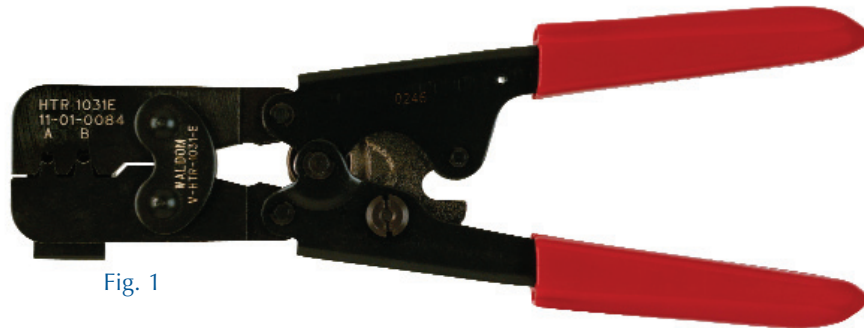

TOOLS

TOOLS FOR ELECTRONIC APPLICATIONS (Cont.)

Fig. 1

Fig. 2

Fig. 3

Fig. 4

Fig. 5

Ratchet Hand Crimping Tools

Retail Part No.	Figure No.	Crimps Molex Terminal Series No.	with Locator	Wire Range	Overall Length	Handle Color
W-HTR-1031-E-P	1	1189/1190, 1380/1381, 1450/1451, 1881, 1973, 2046/2047, 2151/2152, 2236/2237, 2269, 2273, 2282/2283, 4268, 4272, 4296, 4549, 4550, 4563, 6271, 6310, 6850, 7238/7239, 8050	Yes	14-26 AWG	9.0 in.	Red
W-HTR-1719-C-P	1	1560/1561, 1786/1787, 1799, 1943, 4295, 5005, 5006, 6361, 6770, 6772, 7291, 8960	Yes	18-24 AWG	9.0 in.	Red
W-HTR-2262	1	1433, 1434, 1881, 6308, 6893, 6894, 2799, 4549, 4550	No	24-30 AWG	9.0 in.	Red
W-HTR-2262-A-P	1	1854/1855, 2189, 2190, 4559, 2759, 40445, 41572, 4809, 6459, 7879, 5159	No	22-30 AWG	9.0 in.	Red
W-HTR-2445-A	1	5168, 2578, 2477, 2478, 7258, 4838, 2878, 5168, 5167, 6438, 8818, 8993	No	18-26 AWG	9.0 in.	Red

Extraction Tools for Electronic Pins and Sockets

Retail Part No.	Figure No.	Molex for Use with Connector Series and Pin Sizes	Color	Weight (Pounds)	Wire Range
W-HT-1884-P	2	2478, 2578, 2759, (WMLX 106-207-214)	Black Oxide	0.1875	18-30 AWG
W-HT-2759-P	3	40445, 41572	Black Oxide	0.0065	22-30 AWG
W-HT-2038-P	4	for .093" Diameter Pins	Brass	0.08	14-30 AWG
W-HT-2285-P	4	for .062" Diameter Pins	Brass	0.08	18-30 AWG
W-HT-2023-P	5	for .062" Diameter Pins	Silver Metal	0.3125	18-30 AWG
W-HT-2054-P	5	for .093" Diameter Pins	Silver Metal	0.3125	18-30 AWG