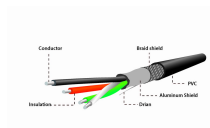

# USB OTG AF + Micro BF to Micro BM cable, 0.15 m

A-OTG-AFBM-04

- This practical USB adapter cable provides a quick and easy way to connect a mouse, keyboard, USB-stick, etc. to the micro USB port every smart phone or tablet or other device with OTG support. The cable converts the USB micro-B port of your phone or tablet into a standard female USB A port, thus allowing you to connect portable HDD's, memory sticks, mice, keyboards and other peripherals. And also allows to add external power supply via extra connector.

## Features

- OTG USB adapter cable: USB type A female to Micro-USB male and female
- Allows connecting standard USB-A peripherals to Micro-USB smart phones and tablets
- Works with all phones and tablets that support OTG Micro-USB port
- Extra Micro-USB female connector allows to provide a power supply to the plugged equipment

## Specifications

Connectors: USB 2.0-A female + Micro-USB female and Micro-USB male  
 Long Micro-USB connector: 9 mm length  
 Interface: USB 2.0  
 OTG function (On-The-Go)  
 Cable length: 15 cm