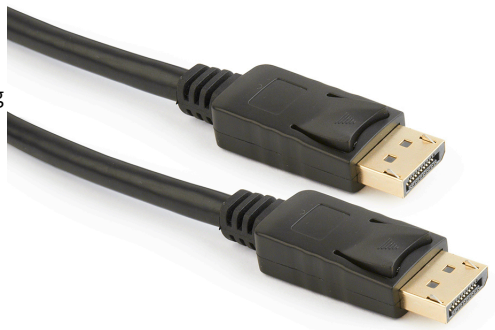

DisplayPort cable, 4K, 1.8 m

CC-DP2-6

- This cable connects a DisplayPort (DP, DP++) equipped computer to a monitor or projector with DisplayPort input
- High definition audio and 4K video: Perfect for video streaming or gaming
- Practical latches on the connector guarantee a secure connection. Press the easy release button on the connector to disconnect the cable.

Features

- DisplayPort digital audio/video interface cable
- Supports video resolutions up to 4K UHD (3840x2160) at 60 Hz and up to 8 audio channels
- Self-locking connectors with practical release button for easy unlocking
- High quality connectors, conductors and cable shielding provide superior cable performance and reliable connectivity

Specifications

Interface: DisplayPort v.1.2
 Connectors: 2x Displayport (male)
 Bandwidth: 17.28 Gbps
 Dual-Mode (DP++) support: yes
 Supported resolution: Max. 3840x2160 at 60 Hz
 Audio support: 8 channels, 24 bit
 3D Video support: yes
 HDCP support: v. 1.3