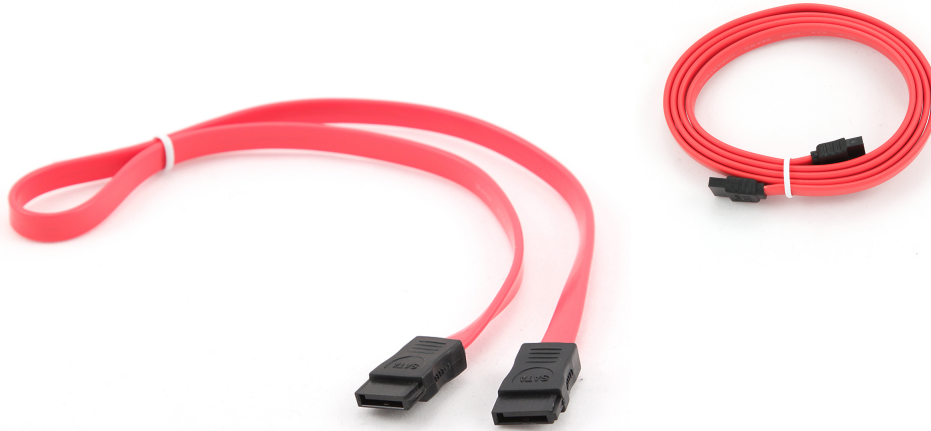

Serial ATA III 100 cm data cable

CC-SATA-DATA-XL

Features

- Serial ATA data flat cable
- SATA III up to 600 MBps, SATA II backward compatible
- Extra long 100 cm
- Bulk packing

Packaging

Q'ty in crtn, pcs	400
Crtn volume, CUM	0.051
Crtn weight, kgs	12.2
Individual package size LxWxH:	115x115x20 mm
Carton size LxWxH:	400x390x330 mm
Country of origin	CN
Barcode	8716309023429
Customs code	8544429090

Certificates

X-ON Electronics

Largest Supplier of Electrical and Electronic Components

Click to view similar products for [Mounting Fixings](#) category:

Click to view products by [Gembird](#) manufacturer: