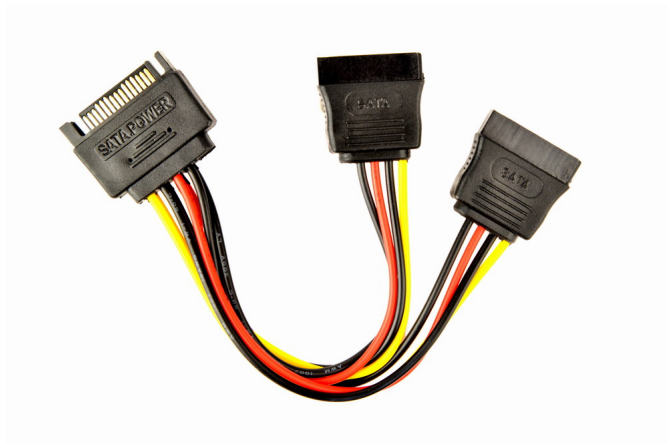

SATA power splitter cable, 0.15 m

CC-SATAM2F-01

Features

- SATA power supply splitter cable with single SATA male to 2 x SATA female connectors

Specifications

Connector 1: 15-pin SATA power (m)
Connector 2: 2x 15-pin SATA power (f)

Packaging

Q'ty in crtn, pcs	400
Crtn volume, CUM	0.033
Crtn weight, kgs	7.73
Individual package size LxWxH:	120x90x10 mm
Carton size LxWxH:	420x310x255 mm
Country of origin	CN
Barcode	8716309086394
Customs code	8544429090

Certificates

X-ON Electronics

Largest Supplier of Electrical and Electronic Components

Click to view similar products for [Mounting Fixings](#) category:

Click to view products by [Gembird](#) manufacturer: