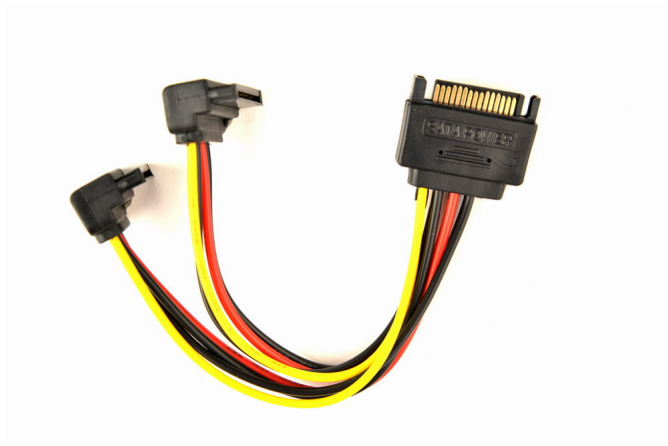

SATA power splitter cable with angled output connectors, 0.15 m

CC-SATAM2F-02

Features

- SATA power supply splitter cable with single SATA male to 2 x SATA female connectors
- 90 degree angled SATA output connectors

Specifications

Packaging

Q'ty in crtn, pcs	400
Crtn volume, CUM	0.033
Crtn weight, kgs	8.54
Individual package size LxWxH:	120x90x15 mm
Carton size LxWxH:	425x300x255 mm
Country of origin	CN
Barcode	8716309086608
Customs code	8544429090

Certificates

X-ON Electronics

Largest Supplier of Electrical and Electronic Components

Click to view similar products for [Mounting Fixings](#) category:

Click to view products by [Gembird](#) manufacturer: