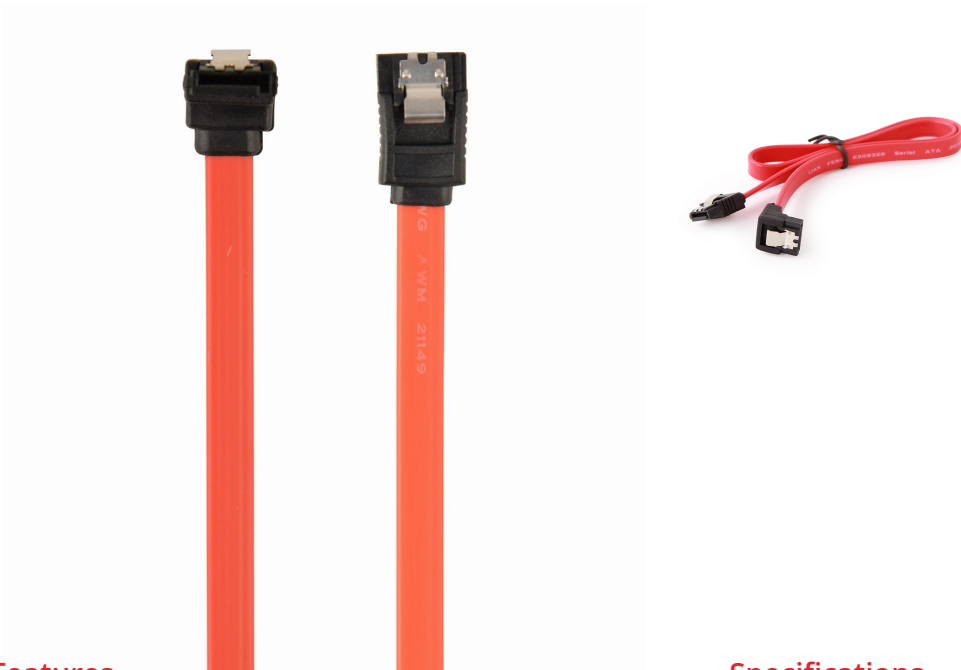

Serial ATA III 50cm data cable with 90 degree bent connector, metal clips

CC-SATAM-DATA90

Features

- Serial ATA data flat cable
- Straight SATA connector and 90 degree bent SATA connector
- SATA III up to 600 MBps, SATA II backward compatible

Specifications

Packaging

Q'ty in crtn, pcs
Crtn volume, CUM
Crtn weight, kgs
Individual package size LxWxH:
Carton size LxWxH:
Country of origin
Barcode
Customs code

500
0.045
9.87
180x125x10 mm
430x405x260 mm
CN
8716309093392
8544429090