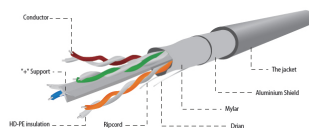

## Features

- FTP shielded LAN cable with stranded wires
- High quality CCA conductors
- Category 6