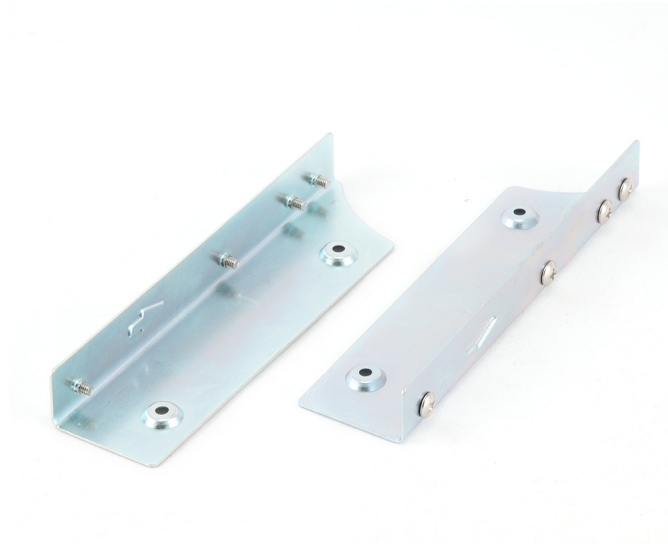

MF-321

Metal mounting frame for 2.5" SSD to 3.5" bay

Features

- Allows to mount 2.5 inch SSD (solid state drive) into 3.5 inch internal computer bay

Specifications

Supports any 2.5" HDD
Supports 3.5 inch bay inside a computer for installation
Material: metal, 0.8mm
Dimensions: 119.6x31.8x15.6mm

Packaging

Q'ty in crtn, pcs
Crtn volume, CUM
Crtn weight, kgs
Individual package size LxWxH:
Carton size LxWxH:
Country of origin
Barcode
Customs code

200
0.013
14
120x35x20 mm
300x220x200 mm
CN
8716309048408
8473308000