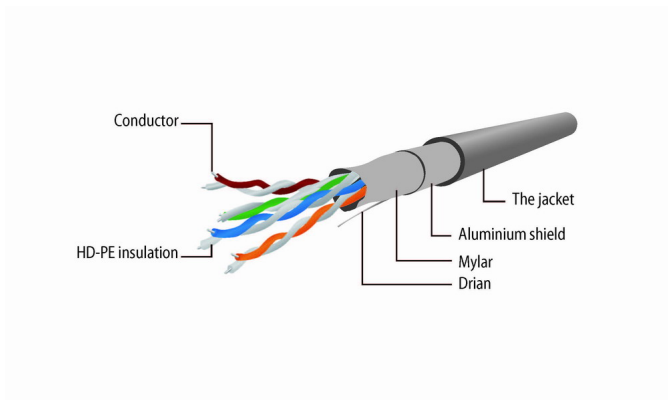

FTP Cat5e Patch cord, blue, 1 m

PP22-1M/B

Features

- Foil shielded twisted pair patch cord

Specifications

Patch cord Enhanced category 5 FTP (shielded)
Length: according to the item
Structure: AWG 26 (7 x 0.15 mm wire), CCA
HDPE insulation of the wire: 0.85 mm
With LDPE filler: not used
With polyester tape
With aluminum foil
Drain hose: 7 x 0.12 mm CCA
PVC outer insulation: 5.0 mm
Color: according to the item
Operation up to 100 MHz