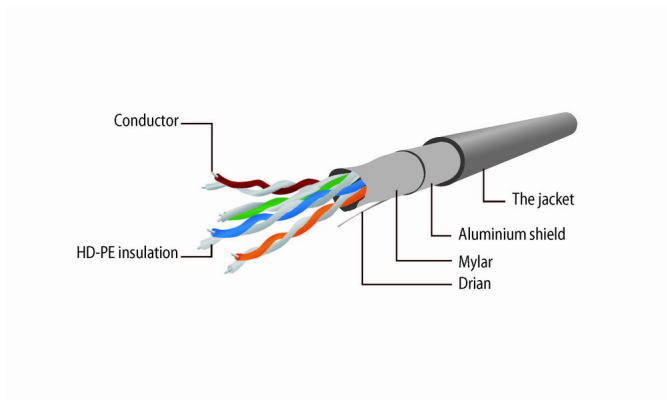

FTP Cat5e Patch cord, blue, 2 m

PP22-2M/B

Features

- Foil shielded twisted pair patch cord

Specifications

Patch cord Enhanced category 5 FTP (shielded)
Length: according to the item
Structure: AWG 26 (7 x 0.15 mm wire), CCA
HDPE insulation of the wire: 0.85 mm
With LDPE filler: not used
With polyester tape
With aluminum foil
Drain hose: 7 x 0.12 mm CCA
PVC outer insulation: 5.0 mm
Color: according to the item
Operation up to 100 MHz

Packaging

Q'ty in crtn, pcs	80
Crtn volume, CUM	0.024
Crtn weight, kgs	4.8
Individual package size LxWxH:	170x130x15 mm
Carton size LxWxH:	400x300x200 mm
Country of origin	CN
Barcode	8716309052085
Customs code	8544421000