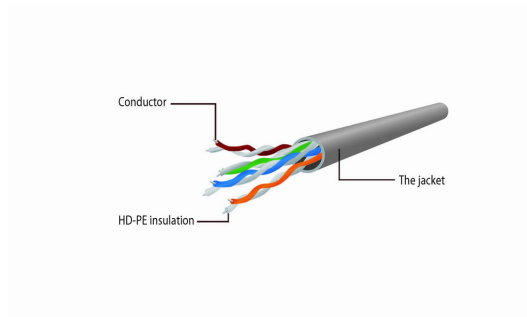

# UTP Cat6 Patch cord, grey, 30 m

### Features

- CAT6 stranded unshielded (UTP) patch cord, 8P8C
- Snagless boots

### Specifications

Patch cord category 6 UTP (unshielded)  
Length: according to the item  
Structure: AWG 26 (7 x 0.15 mm wire), CCA  
HDPE insulation of the wire: 0.85 mm  
With LDPE filler  
With polyester tape: not used  
With aluminum foil: not used  
Drain hose: not used  
PVC outer insulation: 6.2 mm  
Color: according to the item  
Operation up to 250 MHz