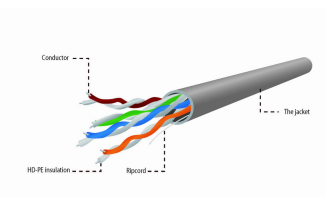

CAT5e UTP LAN cable (CCA), solid, 1000 ft

UPC-5004E-SOL

Features

- UTP unshielded LAN cable with solid wires
- CCA conductors
- Category 5E

Specifications

Unshielded twisted pair (UTP) LAN cable
Category 5E
Conductor material: AWG24 solid CCA
Length: 1000 ft (305 m)
Package: Reelex box