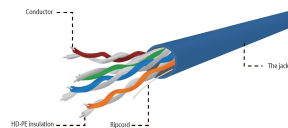

# CAT5e UTP LAN cable (CCA), solid, 1000 ft, blue

UPC-5004E-SOL-B

## Specifications

Unshielded twisted pair (UTP) LAN cable  
 Category 5E  
 Conductor material: AWG24 solid CCA  
 Length: 1000 ft (305 m)  
 Package: Reelex box  
 Color: blue  
 Conductor resistance (max): 250 ohm/1000m  
 Insulation resistance (min): 5M ohm/km  
 Pair-to-Ground capacitance: < 330PF / 100m  
 Characteristic impedance: < 100Ohm (+/15)  
 Transport and storage temperature: 0 60 degrees  
 Operating temperature: -20 70 degrees