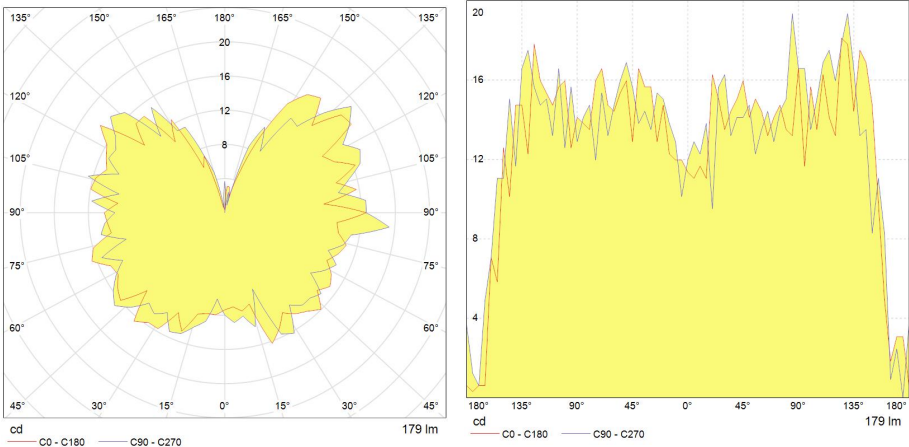

Electrical data

Nominal lamp power factor...	0.7
Rated power [W]	3.5
Operating Temperature (MIN) [°C]	-20°C
Operating Temperature (MAX) [°C]	+40°C
Starting time (sec)	<0.5s
Warm up time up to 60% of full light output	Instant full light
Number of switching cycles	15000
Dimming Capability	Yes
Nominal lamp voltage range [V]	220-240V
Nominal power [W]	3.5

Logistic data

DUN Code	10064894585163
EAN Code	0064894585067
Pack Quantity	10
Product status	Available

Photometric Data