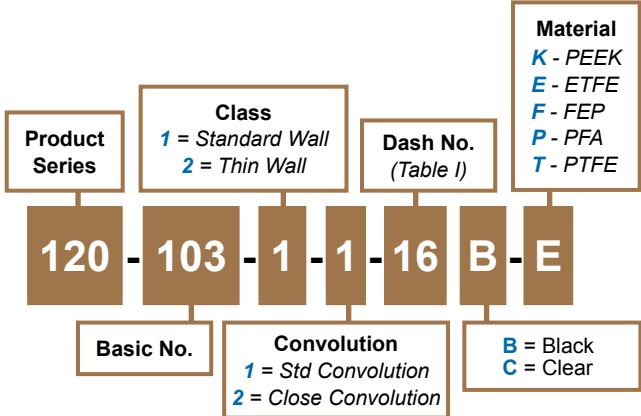

120-103
Series 74 Helical Convoluted Tubing (MIL-T-81914)
 Natural or Black PFA, FEP, PTFE, Tefzel® (ETFE) or PEEK
 Type B - With External Black Dacron® Braid

MIL-T-89194 helical convoluted tubing with external black Dacron® braid

How To Order

Dash No.	Frac. Size	Ø A Inside		Ø B Max
		Min	Max	
06	3/16	.181	.188	.430 (10.9)
09	9/32	.273	.281	.474 (12.0)
10	5/16	.306	.312	.510 (10.2)
12	3/8	.359	.375	.571 (14.5)
14	7/16	.427	.437	.631 (16.0)
16	1/2	.480	.500	.710 (18.0)
20	5/8	.603	.625	.830 (21.1)
24	3/4	.725	.750	.990 (25.1)
28	7/8	.860	.875	1.133 (28.7)
32	1	.970	1.000	1.286 (32.8)
40	1 1/4	1.205	1.250	1.599 (40.6)
48	1 1/2	1.437	1.500	1.892 (48.0)
56	1 3/4	1.688	1.750	2.192 (55.6)
64	2	1.937	2.000	2.442 (62.0)

K

Material and Finish

Convoluted Tubing: See Table II
 Dacron Braid: Black, per Federal Specification BT 285D

Notes

Packages and spools identified with manufacturer's name and part number.
 Unless otherwise specified, Conduit will be shipped per standard package minimum length supplied will be 10 feet (3M).
 Consult factory for PTFE sizes not shown.