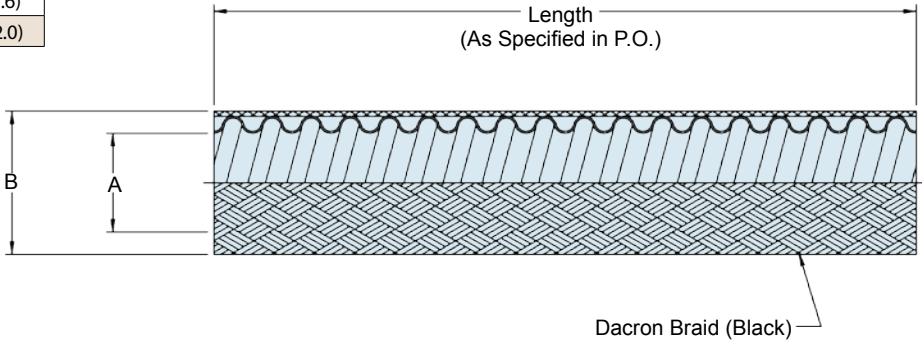

120-103
Series 74 Helical Convoluted Tubing (MIL-T-81914)
 Natural or Black PFA, FEP, PTFE, Tefzel® (ETFE) or PEEK
 Type B - With External Black Dacron® Braid

MIL-T-89194 helical convoluted tubing with external black Dacron® braid

How To Order

Dash No.	Frac. Size	Ø A Inside		Ø B Max
		Min	Max	
06	3/16	.181	.188	.430 (10.9)
09	9/32	.273	.281	.474 (12.0)
10	5/16	.306	.312	.510 (10.2)
12	3/8	.359	.375	.571 (14.5)
14	7/16	.427	.437	.631 (16.0)
16	1/2	.480	.500	.710 (18.0)
20	5/8	.603	.625	.830 (21.1)
24	3/4	.725	.750	.990 (25.1)
28	7/8	.860	.875	1.133 (28.7)
32	1	.970	1.000	1.286 (32.8)
40	1 1/4	1.205	1.250	1.599 (40.6)
48	1 1/2	1.437	1.500	1.892 (48.0)
56	1 3/4	1.688	1.750	2.192 (55.6)
64	2	1.937	2.000	2.442 (62.0)

K

Material and Finish

Convoluted Tubing: See Table II
 Dacron Braid: Black, per Federal Specification BT 285D

Notes

Packages and spools identified with manufacturer's name and part number.
 Unless otherwise specified, Conduit will be shipped per standard package minimum length supplied will be 10 feet (3M).
 Consult factory for PTFE sizes not shown.