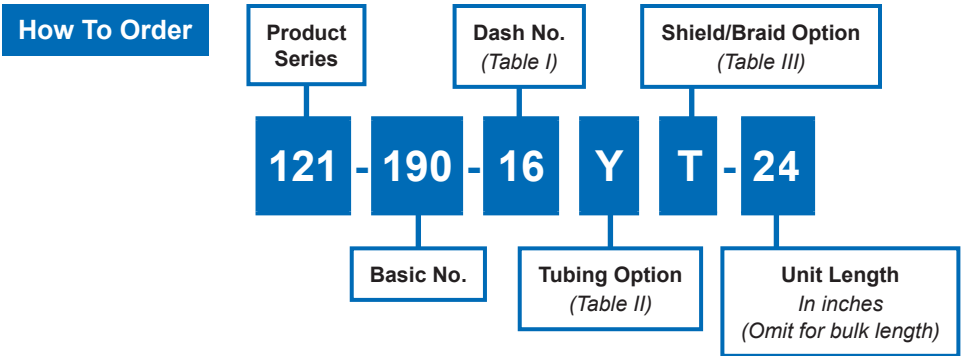

# 121-190 Annular Polymer-Core Convuluted Tubing with External Braid

## 121-190 Tubing plus a single EMI/RFI braided shield

B

Dash No	A Inside Dia		B Outside Dia
	Min	Max	Max
06	.17 (4.3)	.19 (4.8)	.38 (9.6)
09	.24 (6.1)	.28 (7.1)	.48 (12.2)
12	.33 (8.4)	.37 (9.4)	.58 (14.7)
14	.40 (10.1)	.44 (11.2)	.65 (16.5)
16	.45 (11.4)	.50 (12.7)	.72 (18.3)
20	.57 (14.5)	.62 (15.7)	.83 (21.1)
24	.69 (17.5)	.75 (19.1)	1.00 (25.4)
28	.81 (20.6)	.87 (22.1)	1.14 (28.9)
32	.93 (23.6)	1.00 (25.4)	1.26 (32.0)
40	1.18 (30.0)	1.25 (31.8)	1.50 (38.1)
48	1.43 (36.3)	1.50 (38.1)	1.77 (44.9)
52	1.56 (39.6)	1.63 (41.4)	1.91 (48.5)

Dash No.	Max Length Per Pkg.
09&12	200 ft (60m)
16 - 52	100 ft (30m)