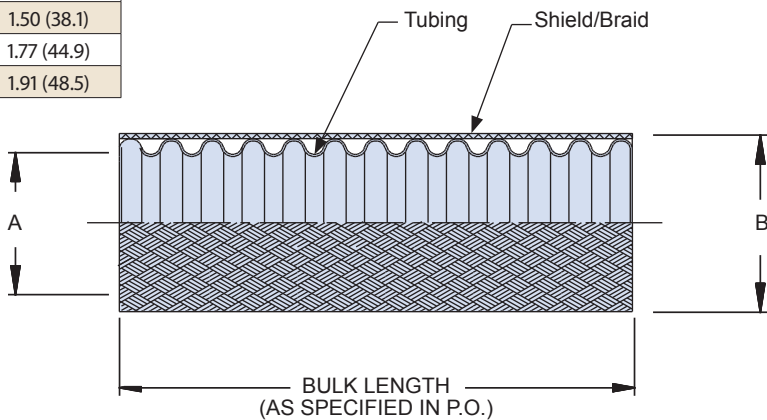

## 121-190 Tubing plus a single EMI/RFI braided shield

B

Dash No	A Inside Dia		B Outside Dia
	Min	Max	Max
06	.17 (4.3)	.19 (4.8)	.38 (9.6)
09	.24 (6.1)	.28 (7.1)	.48 (12.2)
12	.33 (8.4)	.37 (9.4)	.58 (14.7)
14	.40 (10.1)	.44 (11.2)	.65 (16.5)
16	.45 (11.4)	.50 (12.7)	.72 (18.3)
20	.57 (14.5)	.62 (15.7)	.83 (21.1)
24	.69 (17.5)	.75 (19.1)	1.00 (25.4)
28	.81 (20.6)	.87 (22.1)	1.14 (28.9)
32	.93 (23.6)	1.00 (25.4)	1.26 (32.0)
40	1.18 (30.0)	1.25 (31.8)	1.50 (38.1)
48	1.43 (36.3)	1.50 (38.1)	1.77 (44.9)
52	1.56 (39.6)	1.63 (41.4)	1.91 (48.5)

Dash No.	Max Length Per Pkg.
09&12	200 ft (60m)
16 - 52	100 ft (30m)