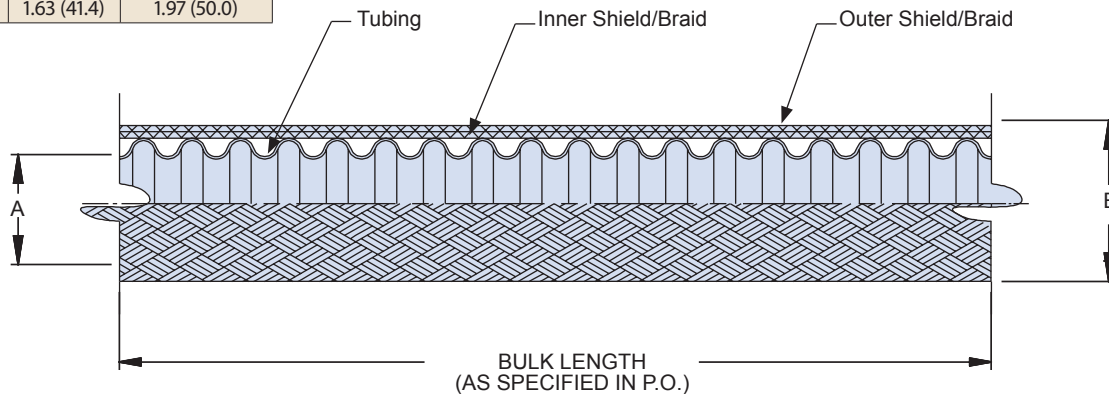

121-192 Annular Polymer-Core Convulsed Tubing with Double External Braid

Tubing plus a double layer of high dB EMI/RFI shielding

B

How To Order

Dash No	A Inside Dia		B Outside Dia
	Min	Max	Max
06	.17 (4.3)	.19 (4.8)	.44 (11.1)
09	.24 (6.1)	.28 (7.1)	.54 (13.7)
12	.33 (8.4)	.37 (9.4)	.64 (16.2)
14	.40 (10.1)	.44 (11.2)	.71 (18.0)
16	.45 (11.4)	.50 (12.7)	.78 (19.8)
20	.57 (14.5)	.62 (15.7)	.89 (22.6)
24	.69 (17.5)	.75 (19.1)	1.06 (26.9)
28	.81 (20.6)	.87 (22.1)	1.20 (30.5)
32	.93 (23.6)	1.00 (25.4)	1.32 (33.5)
40	1.18 (30.0)	1.25 (31.8)	1.56 (39.6)
48	1.43 (36.3)	1.50 (38.1)	1.83 (46.5)
52	1.56 (39.6)	1.63 (41.4)	1.97 (50.0)

Y	Kynar/Thermally stabilized
V	PVDF/Not thermally stabilized
S	G-FLEX Siltem/Medium duty - natural color only

T	Tin/Copper
C	Stainless Steel
N	Nickel Copper
L	ArmorLite™
D	Dacron
M	Nomex
E	AmberStrand® 100%
F	AmberStrand® 75%/25%

Dash No.	Max Length Per Pkg.
09&12	200 ft (60m)
16 - 52	100 ft (30m)

Packaging

Long-length orders of 121-192 braided conduit are subject to carrier weight and box size restrictions. For example, UPS air shipments are currently limited to 50 lbs. per box. Unless otherwise specified, Glenair standard practice is to ship optimal lengths of product based on weight, size, and individual carrier specifications. Consult factory for additional information or to specify packaging requirements.