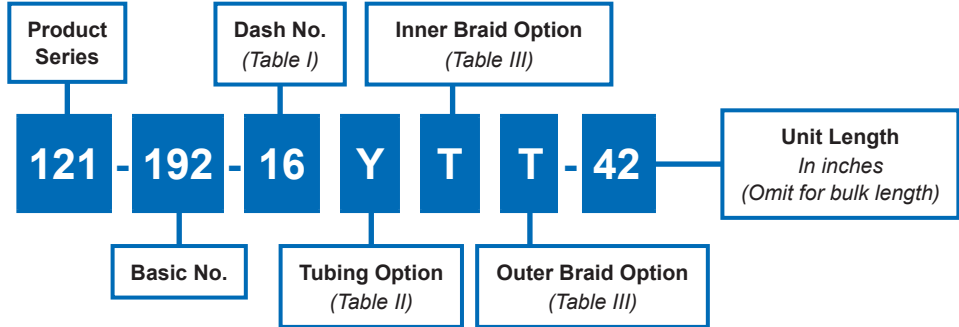

121-192 Annular Polymer-Core Convulsed Tubing with Double External Braid

Tubing plus a double layer of high dB EMI/RFI shielding

B

How To Order

Dash No	A Inside Dia		B Outside Dia
	Min	Max	Max
06	.17 (4.3)	.19 (4.8)	.44 (11.1)
09	.24 (6.1)	.28 (7.1)	.54 (13.7)
12	.33 (8.4)	.37 (9.4)	.64 (16.2)
14	.40 (10.1)	.44 (11.2)	.71 (18.0)
16	.45 (11.4)	.50 (12.7)	.78 (19.8)
20	.57 (14.5)	.62 (15.7)	.89 (22.6)
24	.69 (17.5)	.75 (19.1)	1.06 (26.9)
28	.81 (20.6)	.87 (22.1)	1.20 (30.5)
32	.93 (23.6)	1.00 (25.4)	1.32 (33.5)
40	1.18 (30.0)	1.25 (31.8)	1.56 (39.6)
48	1.43 (36.3)	1.50 (38.1)	1.83 (46.5)
52	1.56 (39.6)	1.63 (41.4)	1.97 (50.0)

Dash No.	Max Length Per Pkg.
09&12	200 ft (60m)
16 - 52	100 ft (30m)

Packaging

Long-length orders of 121-192 braided conduit are subject to carrier weight and box size restrictions. For example, UPS air shipments are currently limited to 50 lbs. per box. Unless otherwise specified, Glenair standard practice is to ship optimal lengths of product based on weight, size, and individual carrier specifications. Consult factory for additional information or to specify packaging requirements.