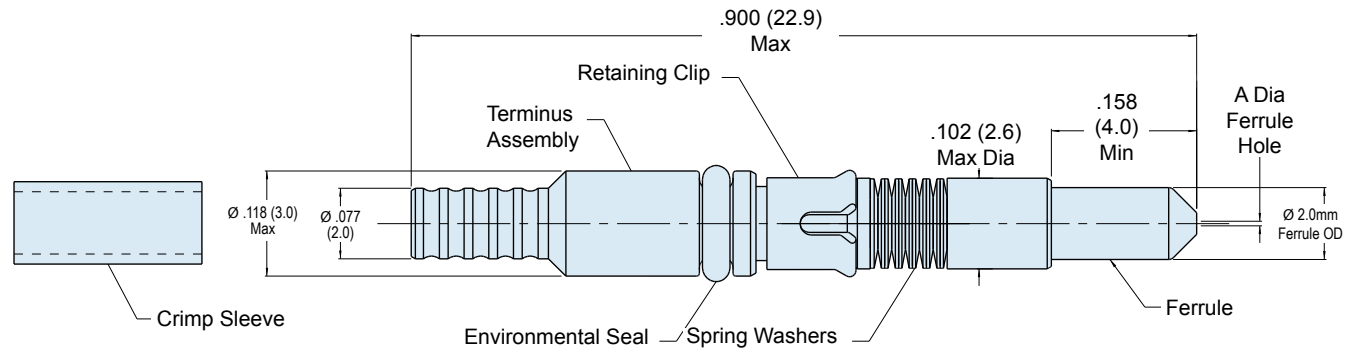

181-039
M29504/14
Size 16 MIL-PRF-28876 Type Fiber Optic Pin Terminus

M28876

Size 16 M29504/14 Fiber Optic Pin Terminus for MIL-PRF-28876 Connectors

Part Number	ØA (Microns)	Fiber Type	Fiber Size Core/Cladding (Microns)	Mil-Spec Part Number (Reference)
181-039-1250C	125.0	Single Mode	9/125	M29504/14-4140C
181-039-1255C	125.5	Single Mode	9/125	N/A
181-039-1260C	126.0	Single Mode	9/125	M29504/14-4141C
		Multi Mode	50/125, 62.5/125	M29504/14-4131C
181-039-1270C	127.0	Multi Mode	50/125, 62.5/125	M29504/14-4132C
181-039-1420C	142.0	Multi Mode	100/140	M29504/14-4135C
Consult factory for additional sizes				

Tools and Accessories	
Part Number	Terminus Accessory
265-008	Crimp Sleeve Ø2.4mm Max Jacket (Mil-Spec Type)

Material and Finish

Ferrule: Zirconia Ceramic
 Terminus Assembly: Stainless Steel/ Passivate
 Retaining Clip, Spring Washers: Spring Alloy
 Seal: Fluorosilicone
 Crimp Sleeve: Brass Alloy/Nickel

Notes

Crimp sleeve is supplied with terminus assembly and may be ordered separately (see Table II). For terminus less crimp sleeve, omit **C** from end of part number.

Assembly

See Glenair GAP-036 for termination procedure and assembly tools.
 Dummy terminus part number: 181-051