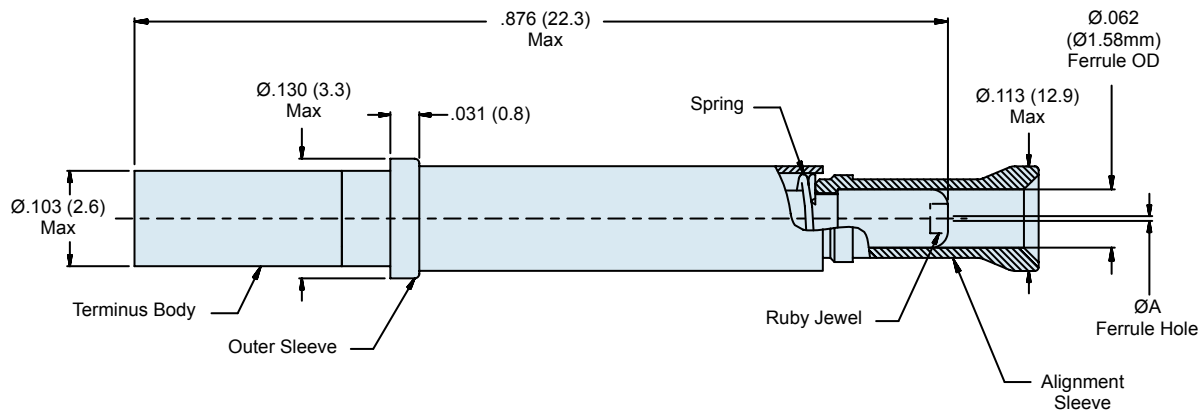

**181-053**  
**Size 16 Fiber Optic Jewel Socket Terminus**  
**MIL-DTL-38999 Series III Type**

D38999  
Series III

**B**

**Fiber optic jewel socket terminus for MIL-DTL-38999 type connectors**

Part Number	Ferrule Hole Ø A (Microns)	Typical Fiber Size Core/Cladding/Coating (Microns)
181-053-125	125.0	9/125 (Singlemode)
181-053-127	127.0	50/125, 62.5/125
181-053-142	142.0	100/140
181-053-157	157.0	62.5/125/155
181-053-175	175.0	100/140/172
181-053-236	236.0	200/230

Add L to the end of part number development to supply less epoxy preforms e.g. 181-053-127L. Omit to include preforms.

Terminus Accessories	
Part Number	Terminus Accessory
189-070-6	Reducing Sleeve Ø1.90mm Max Cable Jacket
189-075	Alignment Sleeve
182-031	Alignment Sleeve Installation Tool
182-032	Alignment Sleeve Extraction Tool
181-053-E	Epoxy Preforms

**Material and Finish**

Terminus Body: Stainless Steel/Passivate  
Jewel/Ruby: Synthetic Ruby or Sapphire  
Alignment Sleeve: Stainless Steel/Passivate  
Outer Sleeve: Stainless Steel/Passivate  
Spring: Stainless Steel/Passivate.