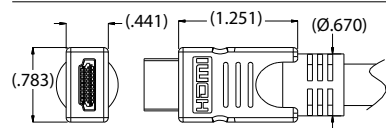

OVERMOLD BOOT STYLE: B