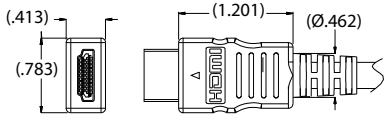

OVERMOLD BOOT STYLE: A

Material and Finish	
NF	Aluminum/Cadmium, Olive Drab (500 hour salt spray)
ME	Aluminum/Electroless Nickel
MT	Aluminum/Nickel PTFE
ZR	Aluminum/Black Zinc-Nickel (Tri-valent CR)
AB	Marine Bronze
XM	Composite/Electroless Nickel

Additional material / finish options available consult factory

All external dimensions, features, etc. compliant with D38999/20, /24, &/26. Consult factory for additional information.