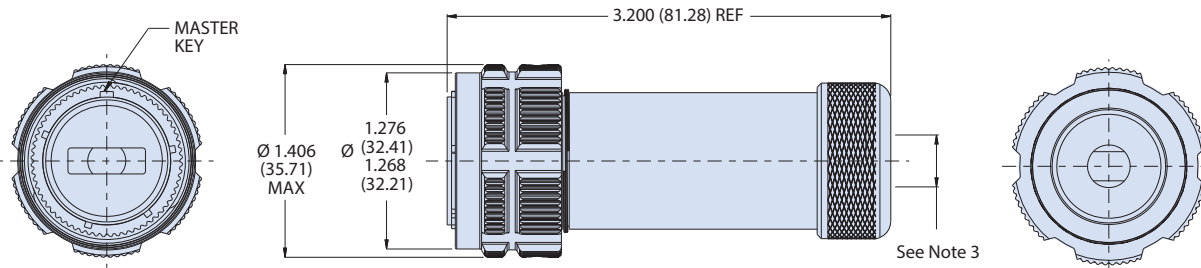

HDMI 2.0 CONNECTORS MIL-DTL-38999 Series III Type Connectors

233-368 Plug, accepts HDMI Plug

N

Part Number Development							
Sample Part Number	233-368	NF	G6	A	17	N	H
Basic Number	233-368						
Finish	See Material and Finish table						
Connector Style ¹	G6 = Plug						
Overmold Style	A, B, C						
Shell Size	17						
Alternate Key Position ¹	A, B, C, D, E, N = Normal per MIL-DTL-38999						
HDMI Orientation	H = Horizontal V = Vertical						

Additional material / finish options available consult factory

All external dimensions, features, etc. compliant with D38999/20, /24, &/26. Consult factory for additional information.

HDMI 2 FEMALE ORIENTATION OPTIONS (PARTIAL FRONT VIEWS SHOWN)

G6 - PLUG

NOTES

- See Section A for alternate key/keyway positions and panel cutout dimensions
- Meets IP67 in unmated condition, IP68 mated
- Design accommodates cable outside diameter .280 (7.112) nominal
- Accommodates HDMI patch cords with standard plug interface
- Material and Finish
 - Shell, jam nut: see material finish table
 - Seals: silicone based elastomer
 - Hardware: stainless steel/passivated
- HDMI:
 - Housing: thermoplastic/NA
 - Shell: copper alloy nickel plated
 - Terminal: copper alloy/gold plated