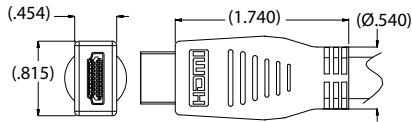

HDMI 2.0 CONNECTORS MIL-DTL-38999 Series III Type Connectors

233-368 Plug, accepts HDMI Plug

N

Part Number Development							
Sample Part Number	233-368	NF	G6	A	17	N	H
Basic Number	233-368						
Finish	See Material and Finish table						
Connector Style ¹	G6 = Plug						
Overmold Style	A, B, C						
Shell Size	17						
Alternate Key Position ¹	A, B, C, D, E, N = Normal per MIL-DTL-38999						
HDMI Orientation	H = Horizontal V = Vertical						

G6 - PLUG

NOTES

- See Section A for alternate key/keyway positions and panel cutout dimensions
- Meets IP67 in unmated condition, IP68 mated
- Design accommodates cable outside diameter .280 (7.112) nominal
- Accommodates HDMI patch cords with standard plug interface
- Material and Finish
 - Shell, jam nut: see material finish table
 - Seals: silicone based elastomer
 - Hardware: stainless steel/passivated
- HDMI:
 - Housing: thermoplastic/NA
 - Shell: copper alloy nickel plated
 - Terminal: copper alloy/gold plated