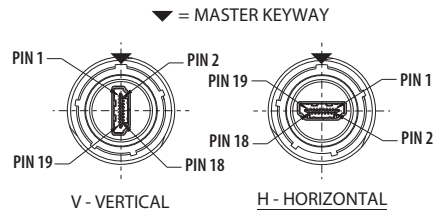

HDMI 2.0 CONNECTORS MIL-DTL-38999 Series III Type Connectors

233-368 Plug, accepts HDMI Plug

N

Part Number Development							
Sample Part Number	233-368	NF	G6	A	17	N	H
Basic Number	233-368						
Finish	See Material and Finish table						
Connector Style ¹	G6 = Plug						
Overmold Style	A, B, C						
Shell Size	17						
Alternate Key Position ¹	A, B, C, D, E, N = Normal per MIL-DTL-38999						
HDMI Orientation	H = Horizontal V = Vertical						

Additional material / finish options available consult factory

All external dimensions, features, etc. compliant with D38999/20, /24, &/26. Consult factory for additional information.

HDMI 2 FEMALE ORIENTATION OPTIONS (PARTIAL FRONT VIEWS SHOWN)

G6 - PLUG

NOTES

- See Section A for alternate key/keyway positions and panel cutout dimensions
- Meets IP67 in unmated condition, IP68 mated
- Design accommodates cable outside diameter .280 (7.112) nominal
- Accommodates HDMI patch cords with standard plug interface
- Material and Finish
 - Shell, jam nut: see material finish table
 - Seals: silicone based elastomer
 - Hardware: stainless steel/passivated
- HDMI:
 - Housing: thermoplastic/NA
 - Shell: copper alloy nickel plated
 - Terminal: copper alloy/gold plated