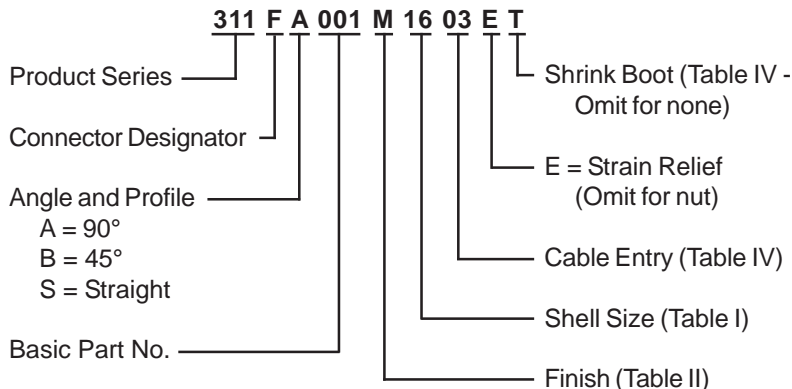

**CONNECTOR
 DESIGNATORS**

A-F-H

J-L-S

**ROTATABLE
 COUPLING**

**STYLE 2
 (STRAIGHT
 See Note 5)**

**STYLE E
 STRAIN RELIEF**

**STYLE 2
 (45° & 90°
 See Note 5)**

X-ON Electronics