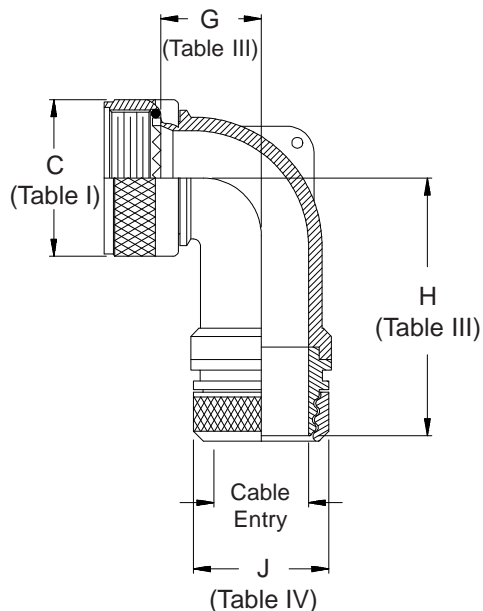

**CONNECTOR
 DESIGNATORS**

A-F-H

J-L-S

**ROTATABLE
 COUPLING**

**STYLE 2
 (STRAIGHT
 See Note 5)**

**STYLE E
 STRAIN RELIEF**

**STYLE 2
 (45° & 90°
 See Note 5)**

X-ON Electronics

Largest Supplier of Electrical and Electronic Components

Click to view similar products for [Circular MIL Spec Strain Reliefs & Adapters](#) category:

Click to view products by [Glenair](#) manufacturer: