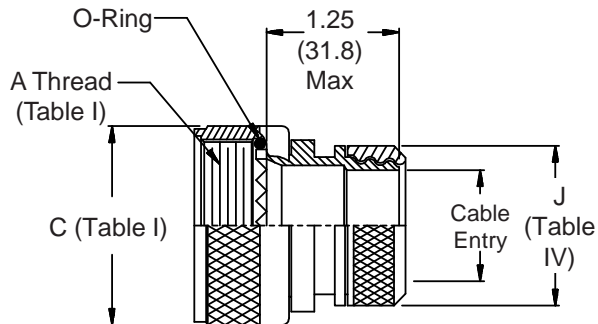

**CONNECTOR
 DESIGNATORS**

A-F-H

J-L-S

**ROTATABLE
 COUPLING**

**STYLE 2
 (STRAIGHT
 See Note 5)**

**STYLE E
 STRAIN RELIEF**

**STYLE 2
 (45° & 90°
 See Note 5)**

X-ON Electronics