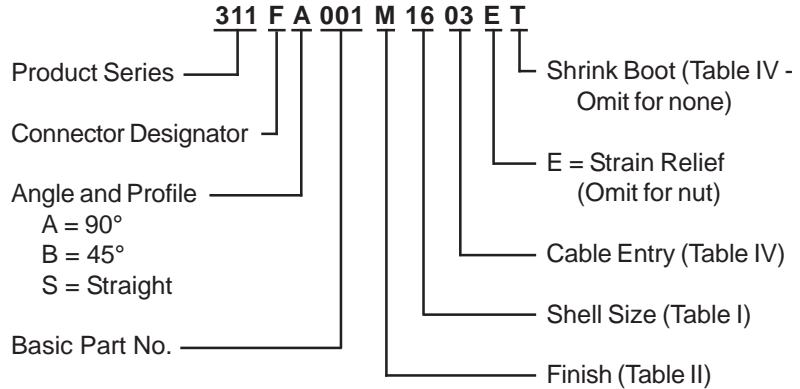

**CONNECTOR
 DESIGNATORS**

A-F-H

J-L-S

**ROTATABLE
 COUPLING**

**STYLE 2
 (STRAIGHT
 See Note 5)**

**STYLE E
 STRAIN RELIEF**

**STYLE 2
 (45° & 90°
 See Note 5)**

X-ON Electronics