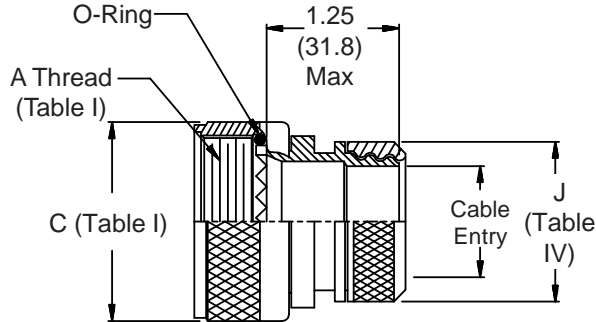

**CONNECTOR
 DESIGNATORS**

A-F-H

J-L-S

**ROTATABLE
 COUPLING**

**STYLE 2
 (STRAIGHT
 See Note 5)**

**STYLE E
 STRAIN RELIEF**

**STYLE 2
 (45° & 90°
 See Note 5)**

X-ON Electronics