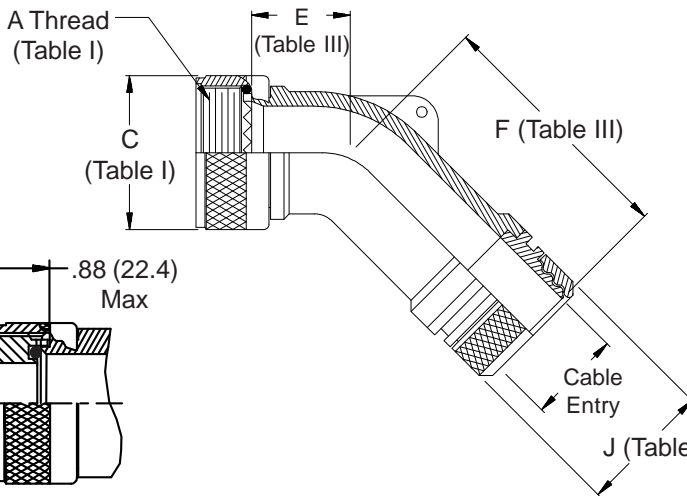

**CONNECTOR
 DESIGNATORS**

A-F-H

J-L-S

**ROTATABLE
 COUPLING**

**STYLE 2
 (STRAIGHT
 See Note 5)**

**STYLE E
 STRAIN RELIEF**

**STYLE 2
 (45° & 90°
 See Note 5)**

X-ON Electronics

Largest Supplier of Electrical and Electronic Components

Click to view similar products for [Circular MIL Spec Strain Reliefs & Adapters](#) category:

Click to view products by [Glenair](#) manufacturer: