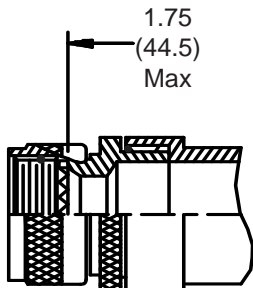

**CONNECTOR
 DESIGNATORS**

A-F-H

J-L-S

**ROTATABLE
 COUPLING**

**STYLE 2
 (STRAIGHT
 See Note 5)**

**STYLE E
 STRAIN RELIEF**

**STYLE 2
 (45° & 90°
 See Note 5)**

X-ON Electronics