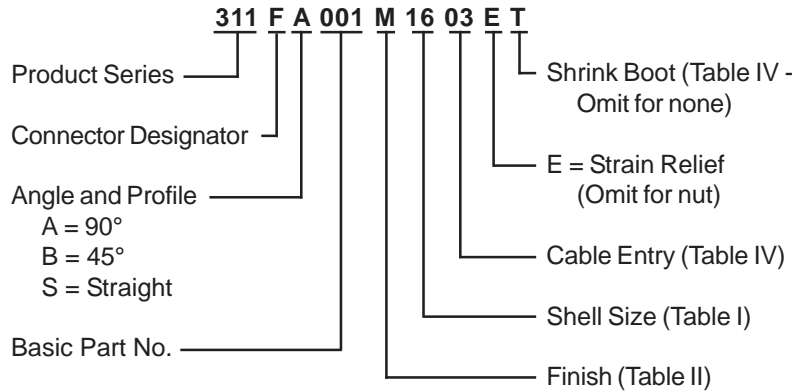

**CONNECTOR
 DESIGNATORS**

A-F-H

J-L-S

**ROTATABLE
 COUPLING**

**STYLE 2
 (STRAIGHT
 See Note 5)**

**STYLE E
 STRAIN RELIEF**

**STYLE 2
 (45° & 90°
 See Note 5)**

X-ON Electronics