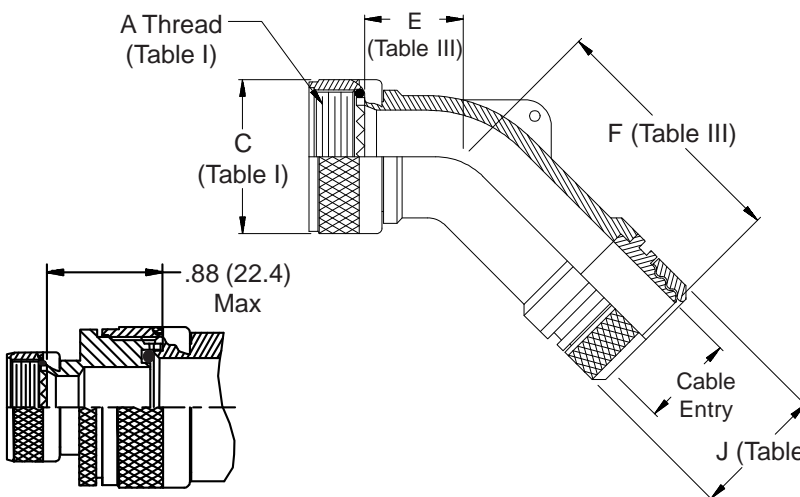

**CONNECTOR
 DESIGNATORS**

A-F-H

J-L-S

**ROTATABLE
 COUPLING**

**STYLE 2
 (STRAIGHT
 See Note 5)**

**STYLE E
 STRAIN RELIEF**

**STYLE 2
 (45° & 90°
 See Note 5)**

X-ON Electronics

Largest Supplier of Electrical and Electronic Components

Click to view similar products for [Circular MIL Spec Strain Reliefs & Adapters](#) category:

Click to view products by [Glenair](#) manufacturer: