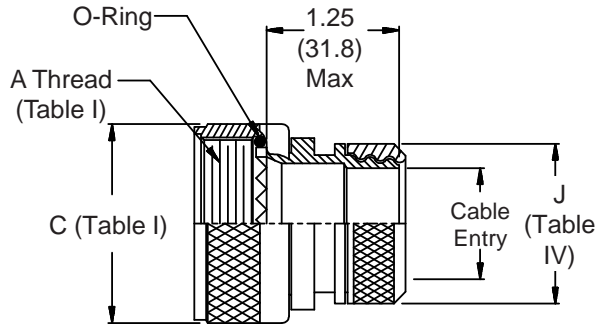

**CONNECTOR
 DESIGNATORS**

A-F-H

J-L-S

**ROTATABLE
 COUPLING**

**STYLE 2
 (STRAIGHT
 See Note 5)**

**STYLE E
 STRAIN RELIEF**

**STYLE 2
 (45° & 90°
 See Note 5)**

X-ON Electronics