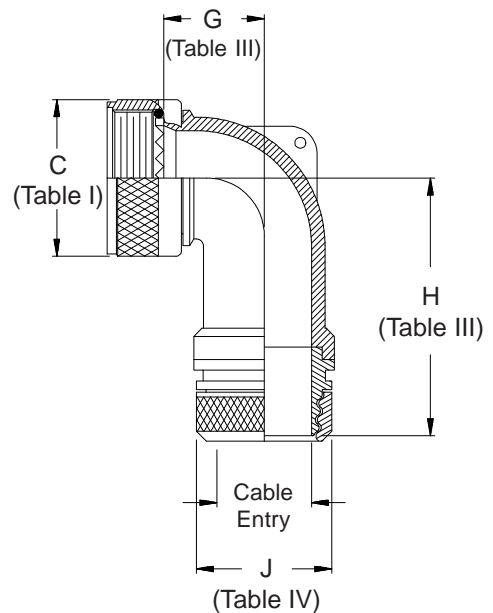

**CONNECTOR
 DESIGNATORS**

A-F-H

J-L-S

**ROTATABLE
 COUPLING**

**STYLE 2
 (STRAIGHT
 See Note 5)**

**STYLE E
 STRAIN RELIEF**

**STYLE 2
 (45° & 90°
 See Note 5)**

X-ON Electronics