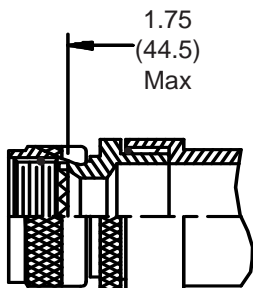

**CONNECTOR
 DESIGNATORS**

A-F-H

J-L-S

**ROTATABLE
 COUPLING**

**STYLE 2
 (STRAIGHT
 See Note 5)**

**STYLE E
 STRAIN RELIEF**

**STYLE 2
 (45° & 90°
 See Note 5)**

X-ON Electronics