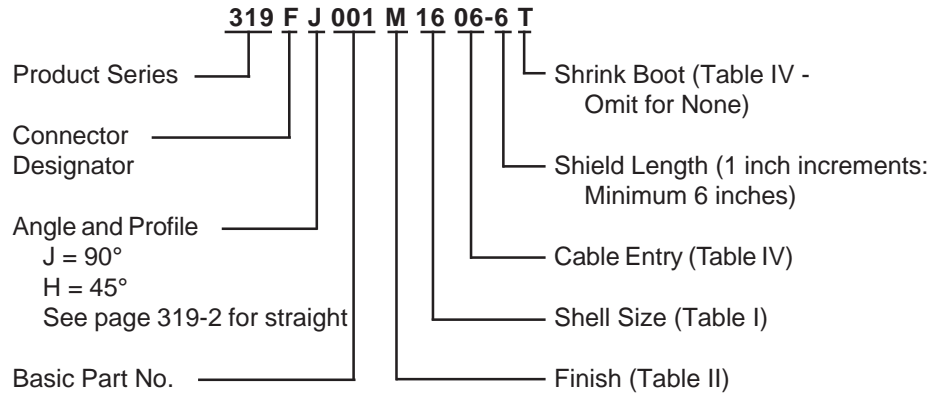

**CONNECTOR  
 DESIGNATORS  
 A-F-H-L-S  
 ROTATABLE  
 COUPLING**

**STYLE 2**  
 (45° & 90°  
 See Note 5)

**-445** Now Available with the "NESTOR"

**Glenair's Non-Detent, Spring-Loaded, Self-Locking Coupling.**  
 Add "-445" to Specify This AS85049 Style "N" Coupling Interface.