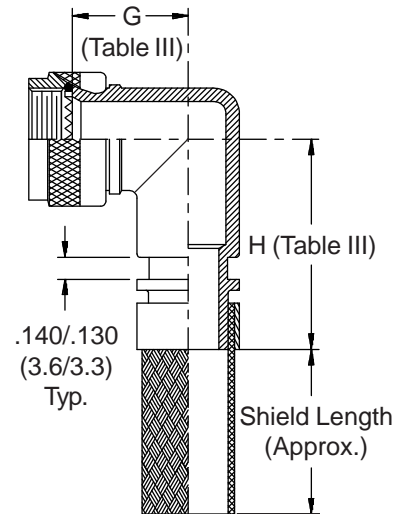

**CONNECTOR  
 DESIGNATORS  
 A-F-H-L-S  
 ROTATABLE  
 COUPLING**

**STYLE 2**  
 (45° & 90°  
 See Note 5)

**-445** Now Available with the "NESTOR"

**Glenair's Non-Detent, Spring-Loaded, Self-Locking Coupling.**  
 Add "-445" to Specify This AS85049 Style "N" Coupling Interface.