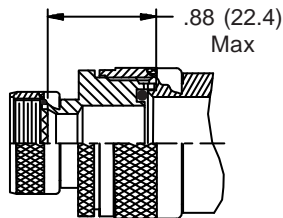

**CONNECTOR  
 DESIGNATORS  
 A-F-H-L-S  
 ROTATABLE  
 COUPLING**

**STYLE 2**  
 (45° & 90°  
 See Note 5)

**-445** Now Available with the "NESTOR"

**Glenair's Non-Detent, Spring-Loaded, Self-Locking Coupling.**  
 Add "-445" to Specify This AS85049 Style "N" Coupling Interface.