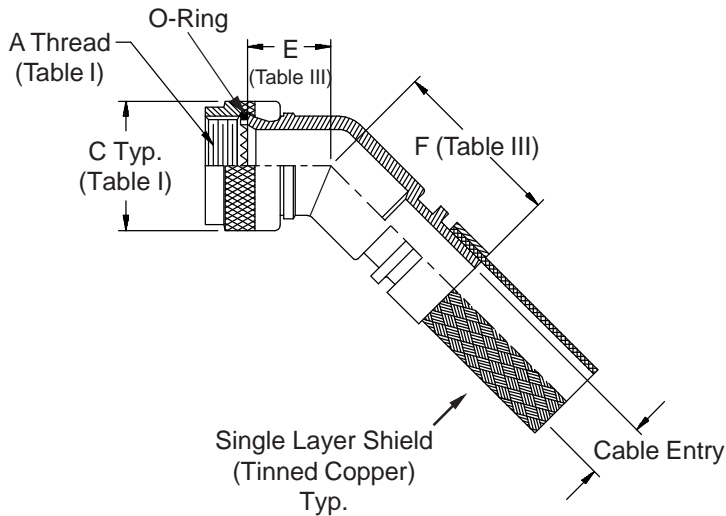

**CONNECTOR  
 DESIGNATORS  
 A-F-H-L-S  
 ROTATABLE  
 COUPLING**

**STYLE 2**  
 (45° & 90°  
 See Note 5)

**-445** Now Available with the "NESTOR"

**Glenair's Non-Detent, Spring-Loaded, Self-Locking Coupling.**  
 Add "-445" to Specify This AS85049 Style "N" Coupling Interface.